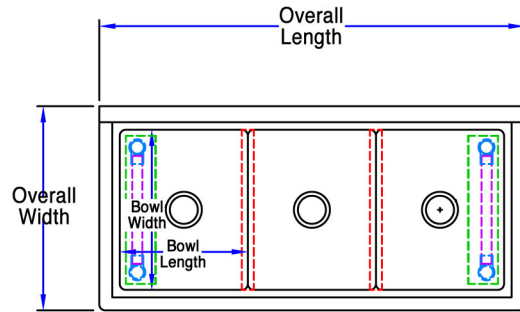

Three Compartment - No Drainboards

Stainless Steel Compartment Sinks

PRODUCT DATA SHEET

BK RESOURCES