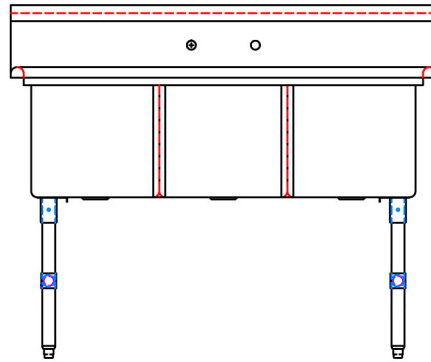

Three Compartment - No Drainboards

Stainless Steel Compartment Sinks

PRODUCT DATA SHEET

BK RESOURCES