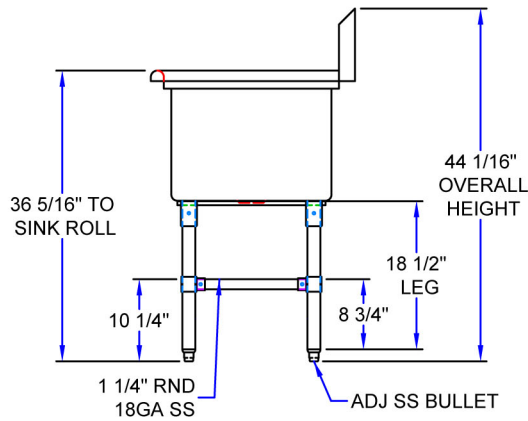

Three Compartment - No Drainboards

Stainless Steel Compartment Sinks

PRODUCT DATA SHEET

BK RESOURCES