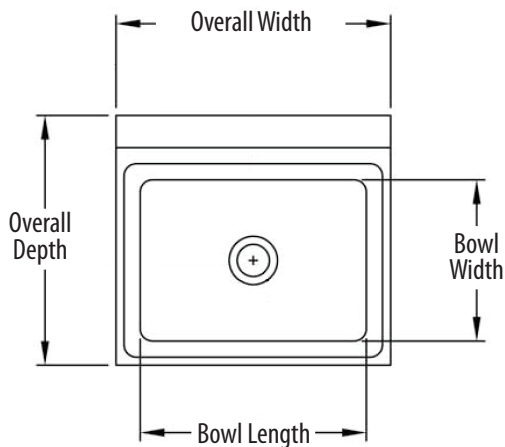

### Features:

- Wall Mounting Hardware Included
- Drain Included
- Accommodates 4" or 8" O.C. Faucets
- Marine Edge

### Material:

- T-304 Stainless Steel

Part Number	Unit Size (w x d)	Bowl Dim. (l x w x d)	Faucet / Spout Mounting	Included Faucet	Drain Size
BKHS-W-1410	17" x 15 <sup>1/2</sup> "	14" x 10" x 5"	4" O.C. Splash	-	1 7/8"
BKHS-W-1410-8	17" x 15 <sup>1/2</sup> "	14" x 10" x 5"	8" O.C. Splash	-	1 7/8"
BKHS-W-1410-4D	17" x 15 <sup>1/2</sup> "	14" x 10" x 5"	4" O.C. Splash	-	3 1/2"
BKHS-W-1410-P-G	17" x 15 <sup>1/2</sup> "	14" x 10" x 5"	4" O.C. Splash	BKF-W-3G-G	1 7/8"
BKHS-W-1410-4D-P-G	17" x 15 <sup>1/2</sup> "	14" x 10" x 5"	4" O.C. Splash	BKF-W-3G-G	3 1/2"