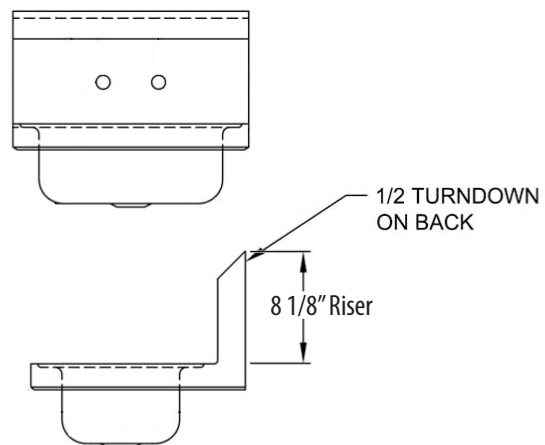

### Features:

- Wall Mounting Hardware Included
- Drain Included
- Accommodates 4" or 8" O.C. Faucets
- Marine Edge

### Material:

- T-304 Stainless Steel

Part Number	Unit Size (w x d)	Bowl Dim. (l x w x d)	Faucet / Spout Mounting	Included Faucet	Drain Size
BKHS-W-1410	17" x 15 <sup>1/2</sup> "	14" x 10" x 5"	4" O.C. Splash	-	1 7/8"
BKHS-W-1410-8	17" x 15 <sup>1/2</sup> "	14" x 10" x 5"	8" O.C. Splash	-	1 7/8"
BKHS-W-1410-4D	17" x 15 <sup>1/2</sup> "	14" x 10" x 5"	4" O.C. Splash	-	3 1/2"
BKHS-W-1410-P-G	17" x 15 <sup>1/2</sup> "	14" x 10" x 5"	4" O.C. Splash	BKF-W-3G-G	1 7/8"
BKHS-W-1410-4D-P-G	17" x 15 <sup>1/2</sup> "	14" x 10" x 5"	4" O.C. Splash	BKF-W-3G-G	3 1/2"