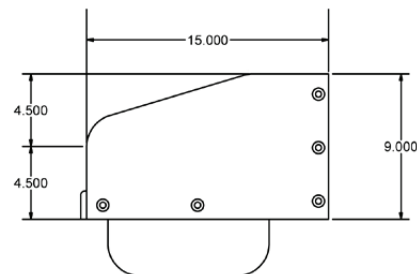

MODEL	Included Faucet	Faucet Holes	Side Splash	Bowl Size	UNIT SIZE (l x w)
APHS-W1410-SSB	N/A	2	Dual	14" x 10" x 5"	15 3/8" x 17"
APHS-W1410-LSB	N/A	2	Left	14" x 10" x 5"	15 3/8" x 17"
APHS-W1410-RSB	N/A	2	Right	14" x 10" x 5"	15 3/8" x 17"
APHS-W1410-1SSB	N/A	1	Dual	14" x 10" x 5"	15 3/8" x 17"
APHS-W1410-1LSB	N/A	1	Left	14" x 10" x 5"	15 3/8" x 17"
APHS-W1410-1RSB	N/A	1	Right	14" x 10" x 5"	15 3/8" x 17"
APHS-W1410-WBSS	EVO-4SM-4G	2	Dual	14" x 10" x 5"	15 3/8" x 17"
APHS-W1410-SSBE	EVO-4SM-4G	2	Dual	14" x 10" x 5"	15 3/8" x 17"
APHS-W1410-SSBPG	BKF-W-3G-G	2	Dual	14" x 10" x 5"	15 3/8" x 17"
APHS-W1410-1SSEFB	BKF-SEF-3G	1	Dual	14" x 10" x 5"	15 3/8" x 17"