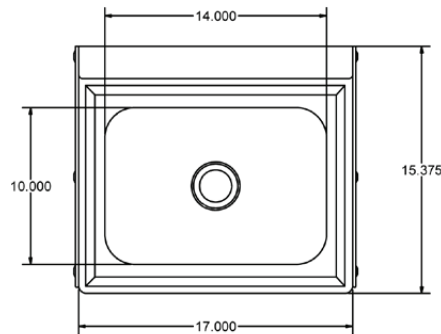

MODEL	Included Faucet	Faucet Holes	Side Splash	Bowl Size	UNIT SIZE (l x w)
APHS-W1410-SSB	N/A	2	Dual	14" x 10" x 5"	15 3/8" x 17"
APHS-W1410-LSB	N/A	2	Left	14" x 10" x 5"	15 3/8" x 17"
APHS-W1410-RSB	N/A	2	Right	14" x 10" x 5"	15 3/8" x 17"
APHS-W1410-1SSB	N/A	1	Dual	14" x 10" x 5"	15 3/8" x 17"
APHS-W1410-1LSB	N/A	1	Left	14" x 10" x 5"	15 3/8" x 17"
APHS-W1410-1RSB	N/A	1	Right	14" x 10" x 5"	15 3/8" x 17"
APHS-W1410-WBSS	EVO-4SM-4G	2	Dual	14" x 10" x 5"	15 3/8" x 17"
APHS-W1410-SSBE	EVO-4SM-4G	2	Dual	14" x 10" x 5"	15 3/8" x 17"
APHS-W1410-SSBPG	BKF-W-3G-G	2	Dual	14" x 10" x 5"	15 3/8" x 17"
APHS-W1410-1SSEFB	BKF-SEF-3G	1	Dual	14" x 10" x 5"	15 3/8" x 17"