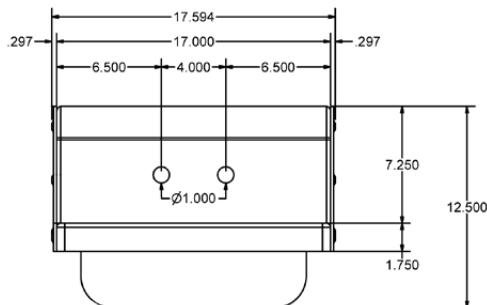

MODEL	Included Faucet	Faucet Holes	Side Splash	Bowl Size	UNIT SIZE (l x w)
APHS-W1410-SSB	N/A	2	Dual	14" x 10" x 5"	15 3/8" x 17"
APHS-W1410-LSB	N/A	2	Left	14" x 10" x 5"	15 3/8" x 17"
APHS-W1410-RSB	N/A	2	Right	14" x 10" x 5"	15 3/8" x 17"
APHS-W1410-1SSB	N/A	1	Dual	14" x 10" x 5"	15 3/8" x 17"
APHS-W1410-1LSB	N/A	1	Left	14" x 10" x 5"	15 3/8" x 17"
APHS-W1410-1RSB	N/A	1	Right	14" x 10" x 5"	15 3/8" x 17"
APHS-W1410-WBSS	EVO-4SM-4G	2	Dual	14" x 10" x 5"	15 3/8" x 17"
APHS-W1410-SSBE	EVO-4SM-4G	2	Dual	14" x 10" x 5"	15 3/8" x 17"
APHS-W1410-SSBPG	BKF-W-3G-G	2	Dual	14" x 10" x 5"	15 3/8" x 17"
APHS-W1410-1SSEFB	BKF-SEF-3G	1	Dual	14" x 10" x 5"	15 3/8" x 17"