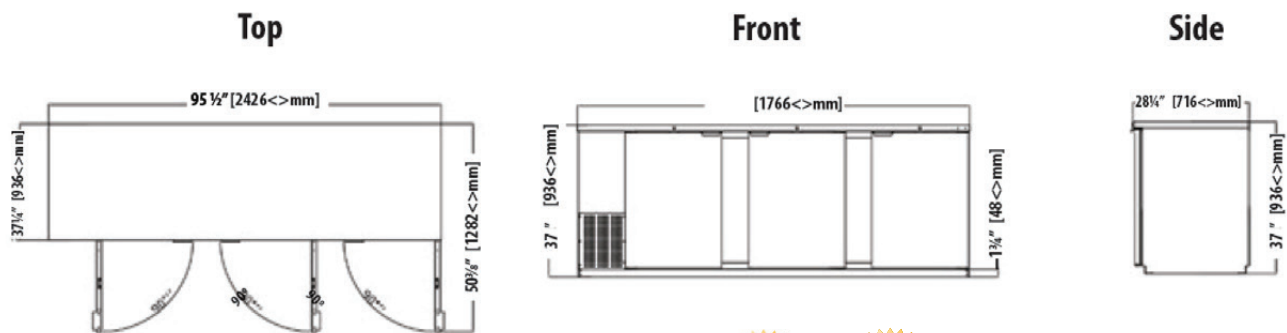

Refrigeration System

- Oversized and balanced refrigeration system.
- Self-contained capillary tube system using environmentally friendly and CFC-free refrigerant. R-134a holding temperature at 33°F to 38°F.
- Front breathing/side mount compressor for ease of service and placement in narrow spaces. Condensing unit is behind the front grill, slides out for easy cleaning and maintenance.
- Forced air cooling system for faster cooling and constant temperature in the cabinet.

- Large fan motor and fan blades for better air circulation.
- Self contained system, no plumbing necessary.
- Analog thermostat.

Doors & Shelves

- Field interchangeable doors from Solid to Glass and Glass to Solid.
- 90° stay open feature.
- Light and locks come standard
- One piece magnetic gasket for easy cleaning.
- Dual pane glass doors in "G" models with black aluminum frame.
- Adjustable, coated wire shelves, two per door, standard.

Electrical

- Each unit is completely pre-wired at factory with cord and plug set included and ready for final connection to a 11/60/1 phase.
- 220V/50hz/1ph available

Warranty

Continental USA & Canada

- Two year labor and parts
- Five year compressor
- International: one year parts only

Options & Accessories

- Additional flat or bottle rail shelves
- 3" Casters
- 220v-50Hz-1Phase

Plan View

ISO 14001

ISO 9001

Conforms to UL and NSF-7 standards