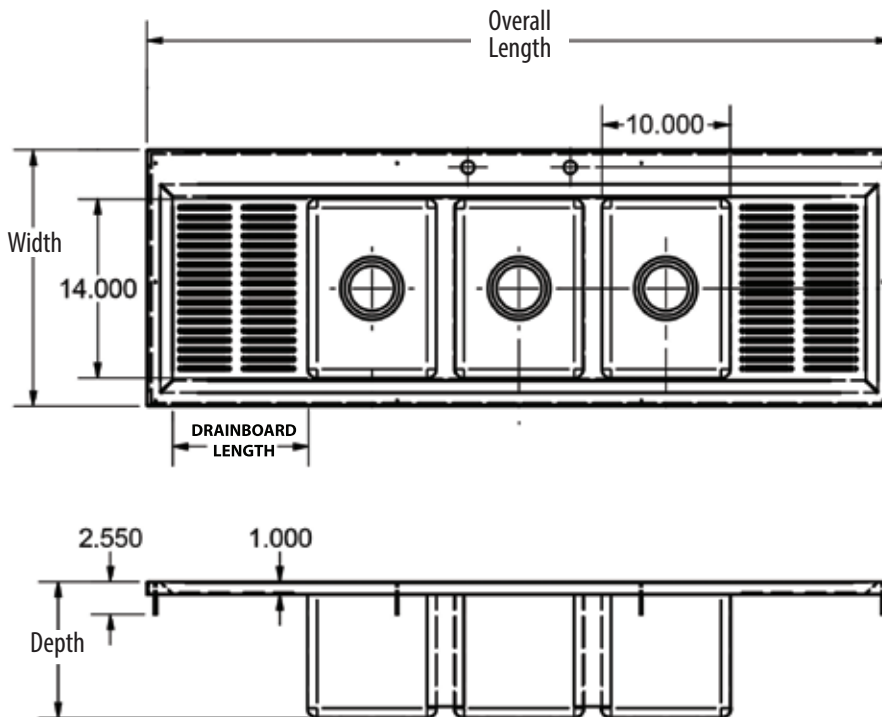

### Features:

- Includes BKDR-4 Drains
- (2) Corrugated Drainboards
- 8" O.C. Deck Mount Faucet Holes
- Marine Edge

### Material:

- T-304 18 ga. Stainless Steel Bowl

Prep Basket (BK-PB1014)

Part Number	Unit Size (l x w x d)	Drainboard Length	Bowl Size (l x w x d)	Faucet Holes	Included Faucet	Recommended Cutout Size (l x w)
BK-DIS-1014-3-12T	58 1/8" x 20" x 10 5/8"	12"	10" x 14" x 10"	(1) set	-	57 3/8" x 19 1/2"
BK-DIS-1014-3-12T-P-G	58 1/8" x 20" x 10 5/8"	12"	10" x 14" x 10"	(1) set	BK8D-8-G	57 3/8" x 19 1/2"
BK-DIS-1014-3-18T	70 1/8" x 20" x 10 5/8"	18"	10" x 14" x 10"	(1) set	-	69 3/8" x 19 1/2"
BK-DIS-1014-3-18T-P-G	70 1/8" x 20" x 10 5/8"	18"	10" x 14" x 10"	(1) set	BK8D-8-G	69 3/8" x 19 1/2"