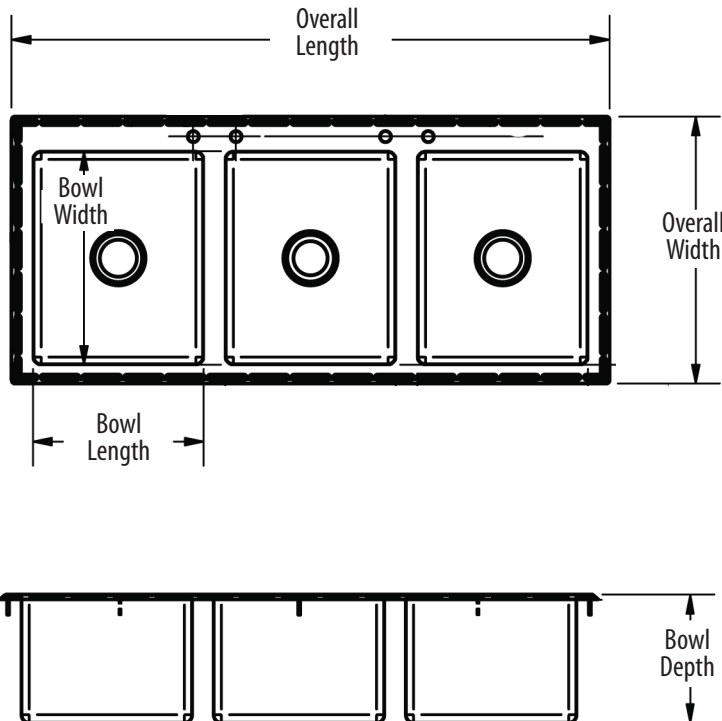

### Features:

- Includes (3) BKDR-4 Drain
- Faucet Holes 4" O.C.

### Material:

- T-304 14 ga. Stainless Steel Deck
- T-304 18 ga. Stainless Steel Bowl

Part Number	Unit Size (l x w x d)	Bowl Size (l x w x d)	Included Faucet	Recommended Cutout Size (l x w)
BK-DIS-1620-3	56" x 25" x 12"	16" x 20" x 12"	-	23 3/4" x 54 3/4"
BK-DIS-1620-3-P-G	56" x 25" x 12"	16" x 20" x 12"	(2) BKD-10-G	23 3/4" x 54 3/4"