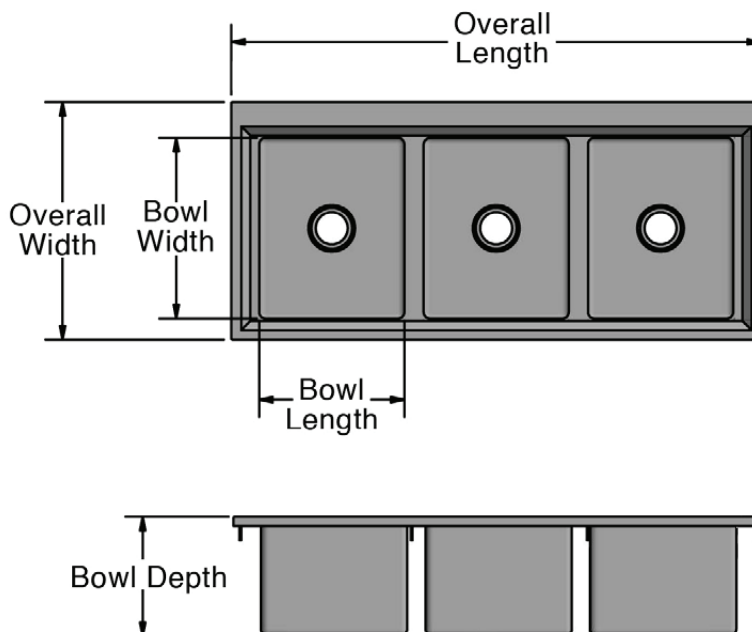

3 Compartment - 16" x 20" Drop In Sink w/ Marine Edge

Drop In Sinks

Use your smart phone to scan the above QR code to visit our website:
www.bk-resources.com

Certifications:

Shown as BK-DIS-1620-3ME

Features:

- Includes (3) BKDR-4 Drain
- Faucet Holes 8" O.C. (2 sets)
- Marine Edge

Material:

- T-304 14 ga. Stainless Steel Deck
- T-304 18 ga. Stainless Steel Bowl

Options:

- 8" O.C. Faucets
- Upgrade to Heavy Duty Faucets
- Wrist Blades
- "-P-G" Includes (2) BK8D-10-G Lead-Free Faucets

Part Number	Unit Size (l x w x d)	Bowl Size (l x w x d)	Included Faucet	Recommended Cutout Size (l x w)
BK-DIS-1620-3ME	58" x 26" x 12"	16" x 20" x 12"	-	24 ³ / ₈ " x 56 ⁷ / ₈ "
BK-DIS-1620-3ME-P-G	58" x 26" x 12"	16" x 20" x 12"	(2) BK8D-10-G	24 ³ / ₈ " x 56 ⁷ / ₈ "