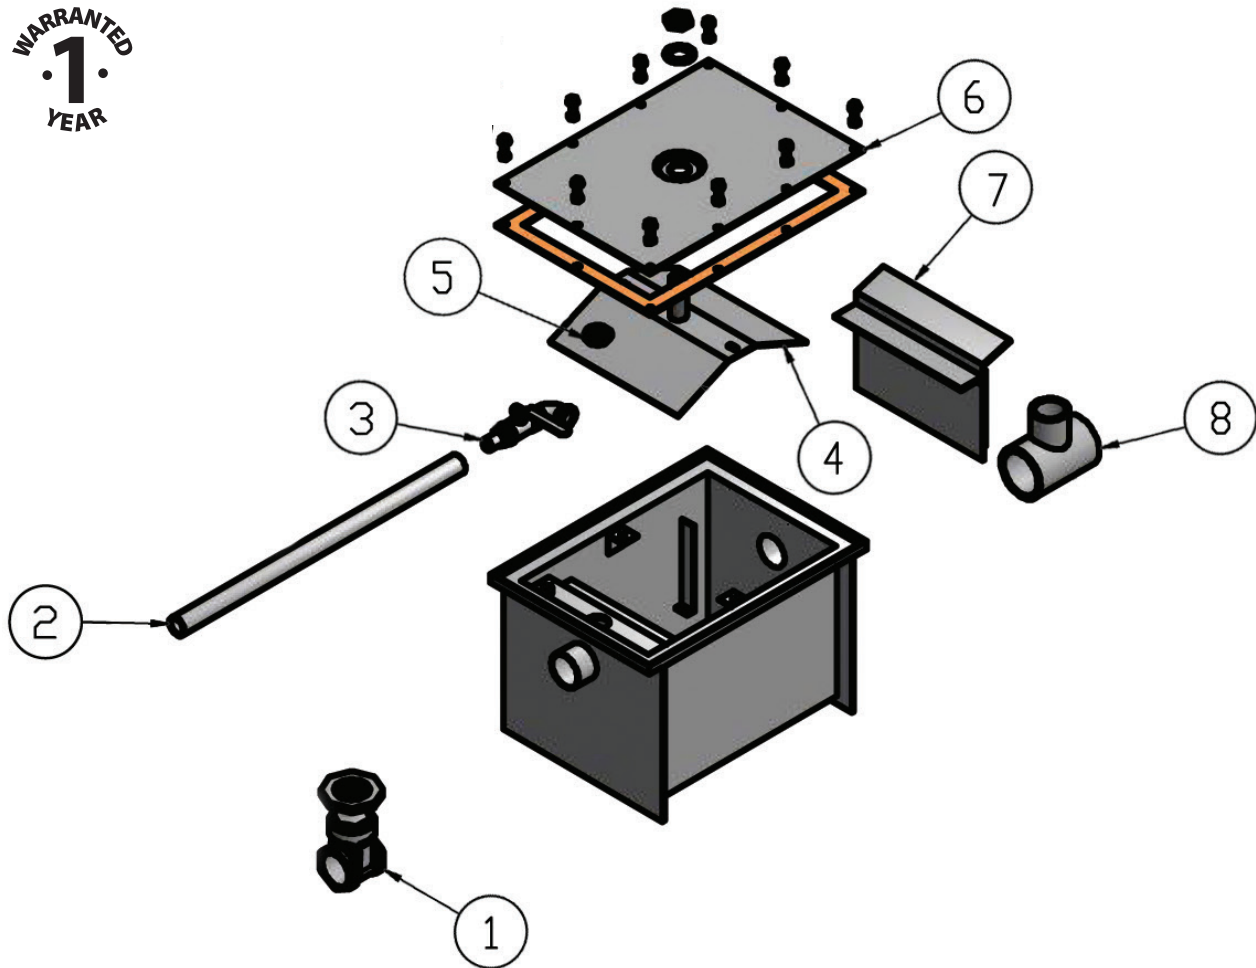

### Product Detail:

Model #	DIM. A	DIM. B	DIM. C	DIM. D	Width
BK-SGI-8	14 1/8"	11 1/4"	7 1/2"	2"	10 1/2"
BK-SGI-14	16 1/8"	12 1/8"	8 1/8"	2"	13 1/2"
BK-SGI-20	20 1/8"	12 1/8"	8 1/8"	2"	14 1/2"
BK-SGI-30	20 1/2"	13 7/8"	10 3/8"	2"	16"
BK-SGI-40	22 1/2"	15"	11 1/2"	3"	16"
BK-SGI-50	24 1/2"	16 1/2"	12"	3"	17 1/2"
BK-SGI-70	28 1/2"	19 1/2"	14 1/8"	3"	18"
BK-SGI-100	30 1/2"	21 1/2"	16 1/8"	4"	22 1/4"

### Exploded Parts Detail:

Diagram #	Quantity	Part Number	Description
1	1	BK-SGI-BV*	Shut Off Valve
2	1	BK-SGI-Tube	Drain Hose
3	2	BKG-BV75	Shut Off w/ Elbow & Nozzle
4	2	BK-SGI-VP*	Vent Plate
5	2	BK-SGI-Plug	Plug
6	2	BK-SGI-Lid*	Lid
7	1	BK-SGI-Baffle*	Baffle Plate
8	1	BK-GT-T*	Flow Control T