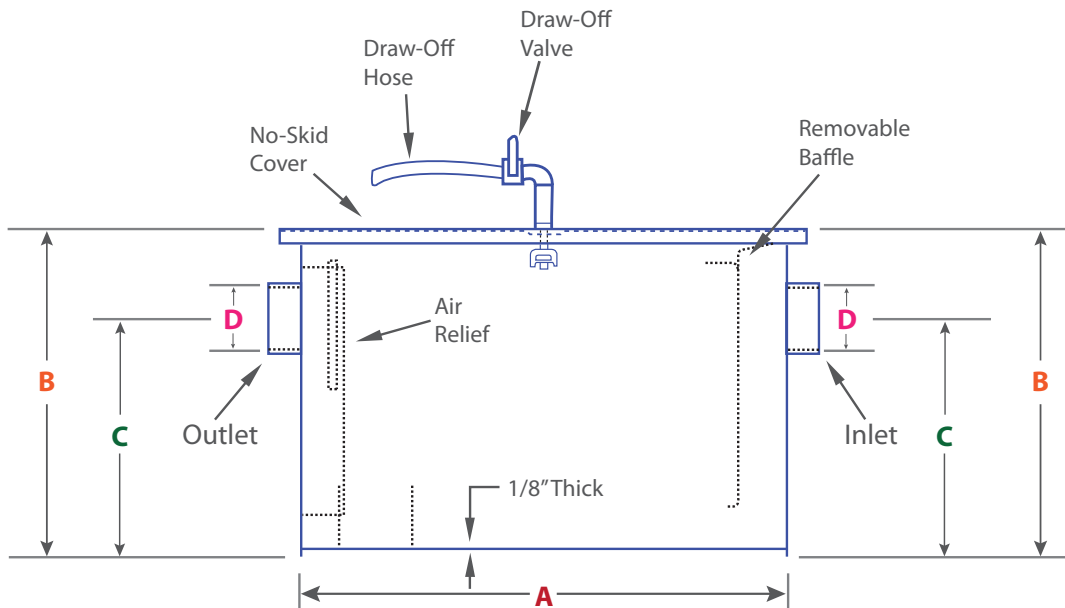

### Product Specifications:

- Semiautomatic Drawoff Grease Interceptor
- Epoxy Coated Steel
- Drawoff Hose
- Shut-off Valve