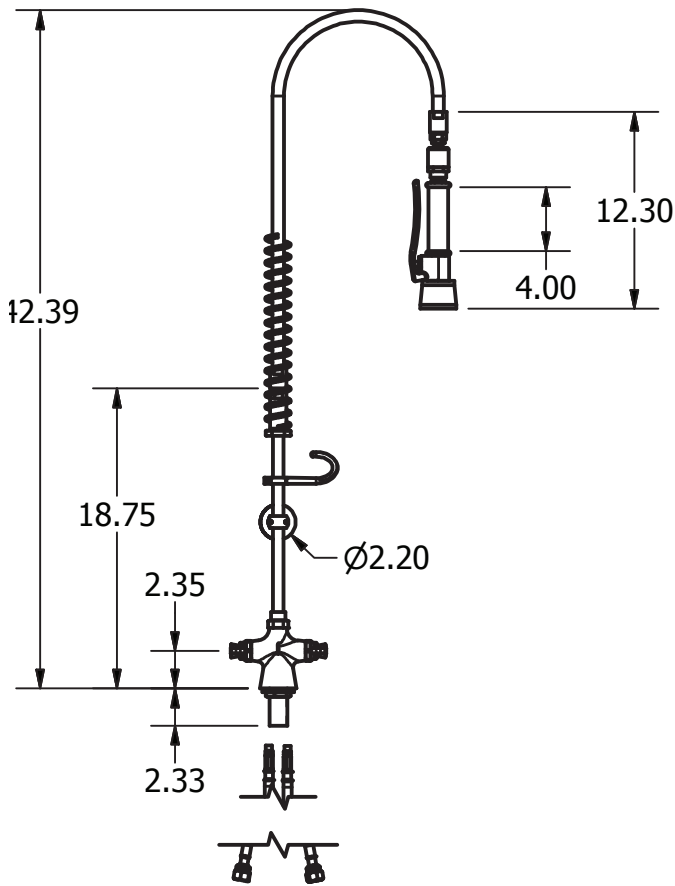

Use your smart phone to scan the above QR code to visit our website: www.bk-resources.com

Deck Mount with Pre-Rinse

Model: BKF-IMDPR-WB-G, Lead Free

PRODUCT SPECIFICATION SHEET

RESOURCES

Product Specifications:

- Imperial Series Commercial Pre-Rinse Kit
- 12" Wall Bracket
- 1/4 Turn Ceramic Cartridges
- Integral Check Valves
- Color Coded Hot & Cold Indicators
- 1/2" Inlets

Certifications:

Deck Mount with

Model: BKF-IMDPR-WB-1

Exploded Parts Detail:

Diagram #	Quantity	Part Number	Description
1	1	BKF-KC3PRV	Tri-Spray Nozzle
2	1	BKF-IMPVPRO	Pivot Pro™ Swivel Connector
3	1	BK-PR-SPR	Hose Retainer
4	1	BK-PR-SPRING	Hose Spring
5	1	BK-PR-24RP-G	Riser Bar
6	1	BKH-44-G	Spray Hose
7	1	BK-PR-SHR	Spray Valve Retainer
8	1	BK-PR-WB	Wall Bracket Base
9	1	BK-PR-WB	Wall Bracket Clamp
10	1	BK-PR-WB	Wall Bracket Rod