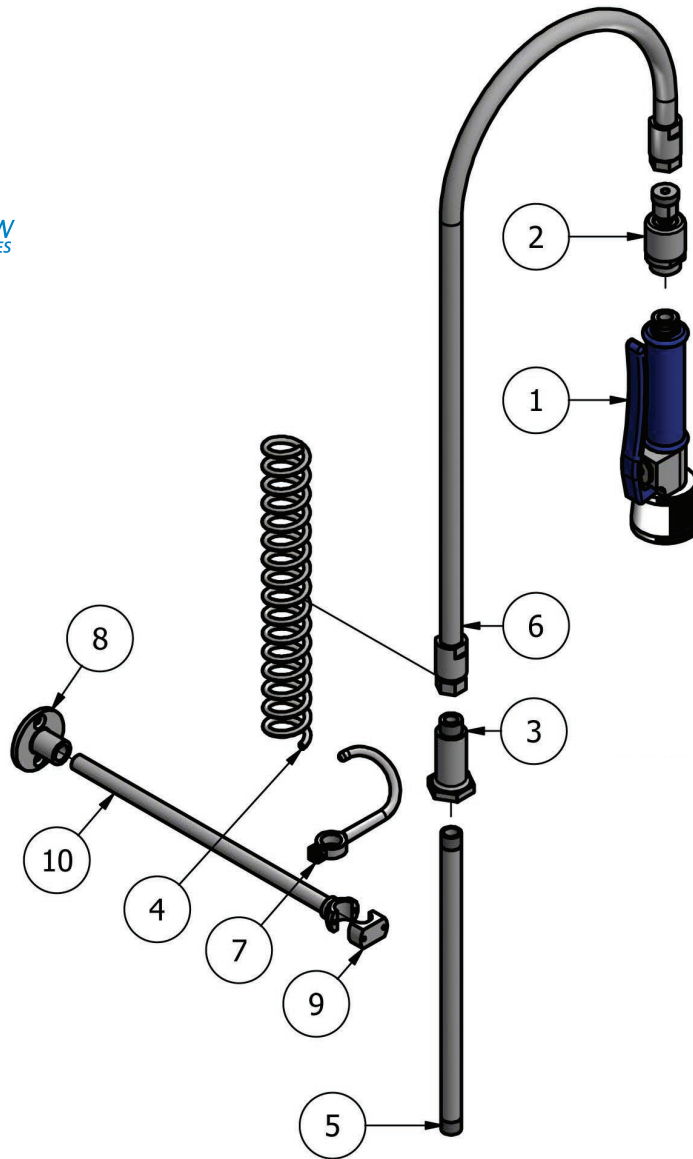

Use your smart phone to scan the above QR code to visit our website: www.bk-resources.com

Deck Mount with Pre-Rinse

Model: BKF-IMDPR-WB-G, Lead Free

PRODUCT SPECIFICATION SHEET

RESOURCES

Product Specifications:

- Imperial Series Commercial Pre-Rinse Kit
- 12" Wall Bracket
- 1/4 Turn Ceramic Cartridges
- Integral Check Valves
- Color Coded Hot & Cold Indicators
- 1/2" Inlets

Certifications:

Deck Mount with

Model: BKF-IMDPR-WB-1

Exploded Parts Detail:

Diagram #	Quantity	Part Number	Description
1	1	BKF-KC3PRV	Tri-Spray Nozzle
2	1	BKF-IMPVPRO	Pivot Pro™ Swivel Connector
3	1	BK-PR-SPR	Hose Retainer
4	1	BK-PR-SPRING	Hose Spring
5	1	BK-PR-24RP-G	Riser Bar
6	1	BKH-44-G	Spray Hose
7	1	BK-PR-SHR	Spray Valve Retainer
8	1	BK-PR-WB	Wall Bracket Base
9	1	BK-PR-WB	Wall Bracket Clamp
10	1	BK-PR-WB	Wall Bracket Rod