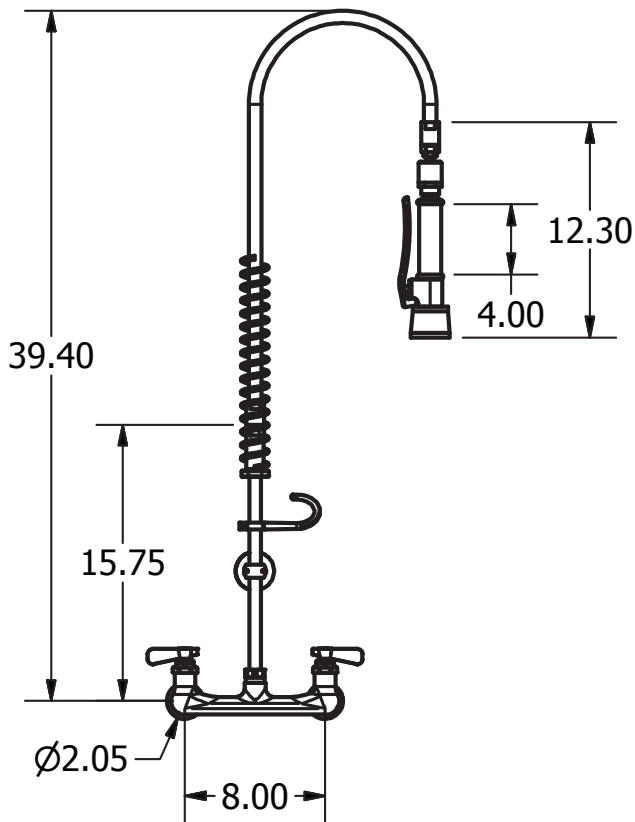

Use your smart phone to scan the above QR code to visit our website: www.bk-resources.com

8" Splash Mount with Pre-Rinse

Model: BKF-IMSPR-WB-G, Lead Free

Product Specifications:

- Imperial Series Commercial Pre-Rinse Kit
- 12" Wall Bracket
- 1/4 Turn Ceramic Cartridges
- Integral Check Valves
- Color Coded Hot & Cold Indicators
- 1/2" Female Inlets

Certifications:

PRODUCT SPECIFICATION SHEET

RESOURCES

8" Splash Mount with Pre-Rinse

Model: BKF-IMSPR-WB-G, Lead Free

Exploded Parts Detail:

Diagram #	Quantity	Part Number	Description
1	1	BKF-KC3PRV	Tri-Spray Nozzle
2	1	BKF-IMPVPRO	Pivot Pro™ Swivel Connector
3	1	BK-PR-SPR	Hose Retainer
4	1	BK-PR-SPRING	Hose Spring
5	1	BK-PR-24RP-G	Riser Bar
6	1	BKH-44-G	Spray Hose
7	1	BK-PR-SHR	Spray Valve Retainer
8	1	BK-PR-WB	Wall Bracket Base
9	1	BK-PR-WB	Wall Bracket Clamp
10	1	BK-PR-WB	Wall Bracket Rod