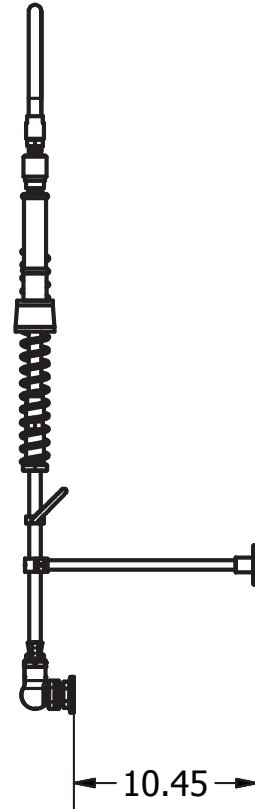

Use your smart phone to scan the above QR code to visit our website: www.bk-resources.com

8" Splash Mount with Pre-Rinse

Model: BKF-IMSPR-WB-G, Lead Free

Product Specifications:

- Imperial Series Commercial Pre-Rinse Kit
- 12" Wall Bracket
- 1/4 Turn Ceramic Cartridges
- Integral Check Valves
- Color Coded Hot & Cold Indicators
- 1/2" Female Inlets

Certifications:

PRODUCT SPECIFICATION SHEET

RESOURCES

8" Splash Mount with Pre-Rinse

Model: BKF-IMSPR-WB-G, Lead Free

Exploded Parts Detail:

Diagram #	Quantity	Part Number	Description
1	1	BKF-KC3PRV	Tri-Spray Nozzle
2	1	BKF-IMPVPRO	Pivot Pro™ Swivel Connector
3	1	BK-PR-SPR	Hose Retainer
4	1	BK-PR-SPRING	Hose Spring
5	1	BK-PR-24RP-G	Riser Bar
6	1	BKH-44-G	Spray Hose
7	1	BK-PR-SHR	Spray Valve Retainer
8	1	BK-PR-WB	Wall Bracket Base
9	1	BK-PR-WB	Wall Bracket Clamp
10	1	BK-PR-WB	Wall Bracket Rod