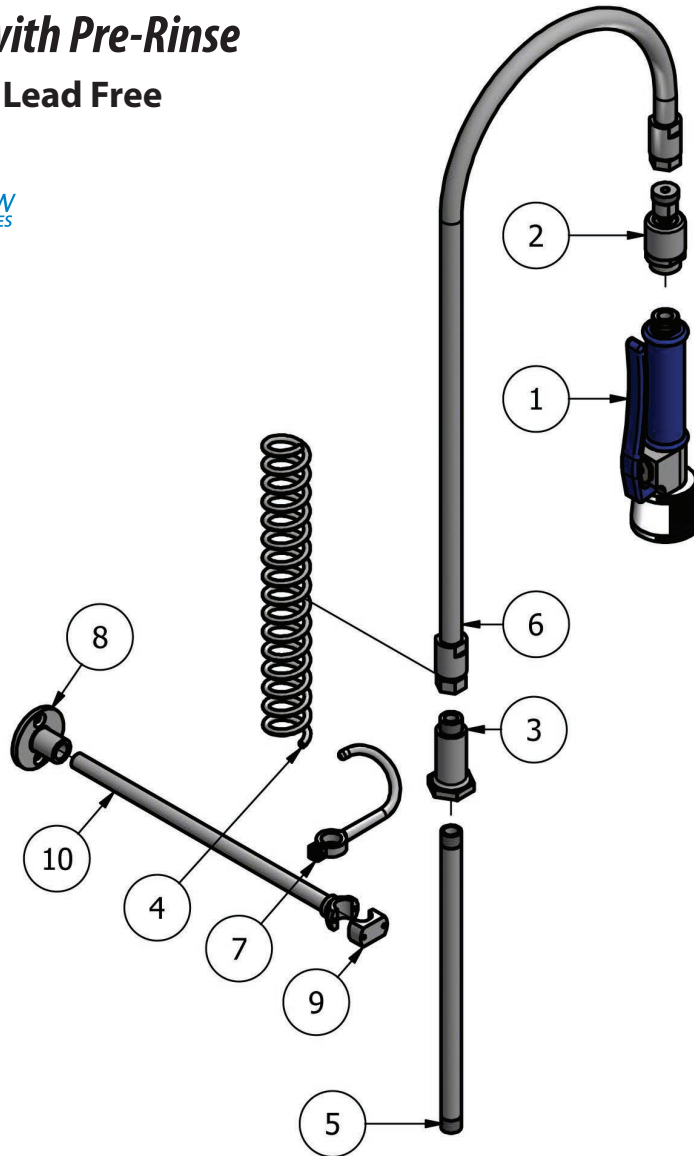

Use your smart phone to scan the above QR code to visit our website: www.bk-resources.com

8" Splash Mount with Pre-Rinse

Model: BKF-IMSPR-WB-G, Lead Free

Product Specifications:

- Imperial Series Commercial Pre-Rinse Kit
- 12" Wall Bracket
- 1/4 Turn Ceramic Cartridges
- Integral Check Valves
- Color Coded Hot & Cold Indicators
- 1/2" Female Inlets

Certifications:

PRODUCT SPECIFICATION SHEET

RESOURCES

8" Splash Mount with Pre-Rinse

Model: BKF-IMSPR-WB-G, Lead Free

Exploded Parts Detail:

Diagram #	Quantity	Part Number	Description
1	1	BKF-KC3PRV	Tri-Spray Nozzle
2	1	BKF-IMPVPRO	Pivot Pro™ Swivel Connector
3	1	BK-PR-SPR	Hose Retainer
4	1	BK-PR-SPRING	Hose Spring
5	1	BK-PR-24RP-G	Riser Bar
6	1	BKH-44-G	Spray Hose
7	1	BK-PR-SHR	Spray Valve Retainer
8	1	BK-PR-WB	Wall Bracket Base
9	1	BK-PR-WB	Wall Bracket Clamp
10	1	BK-PR-WB	Wall Bracket Rod