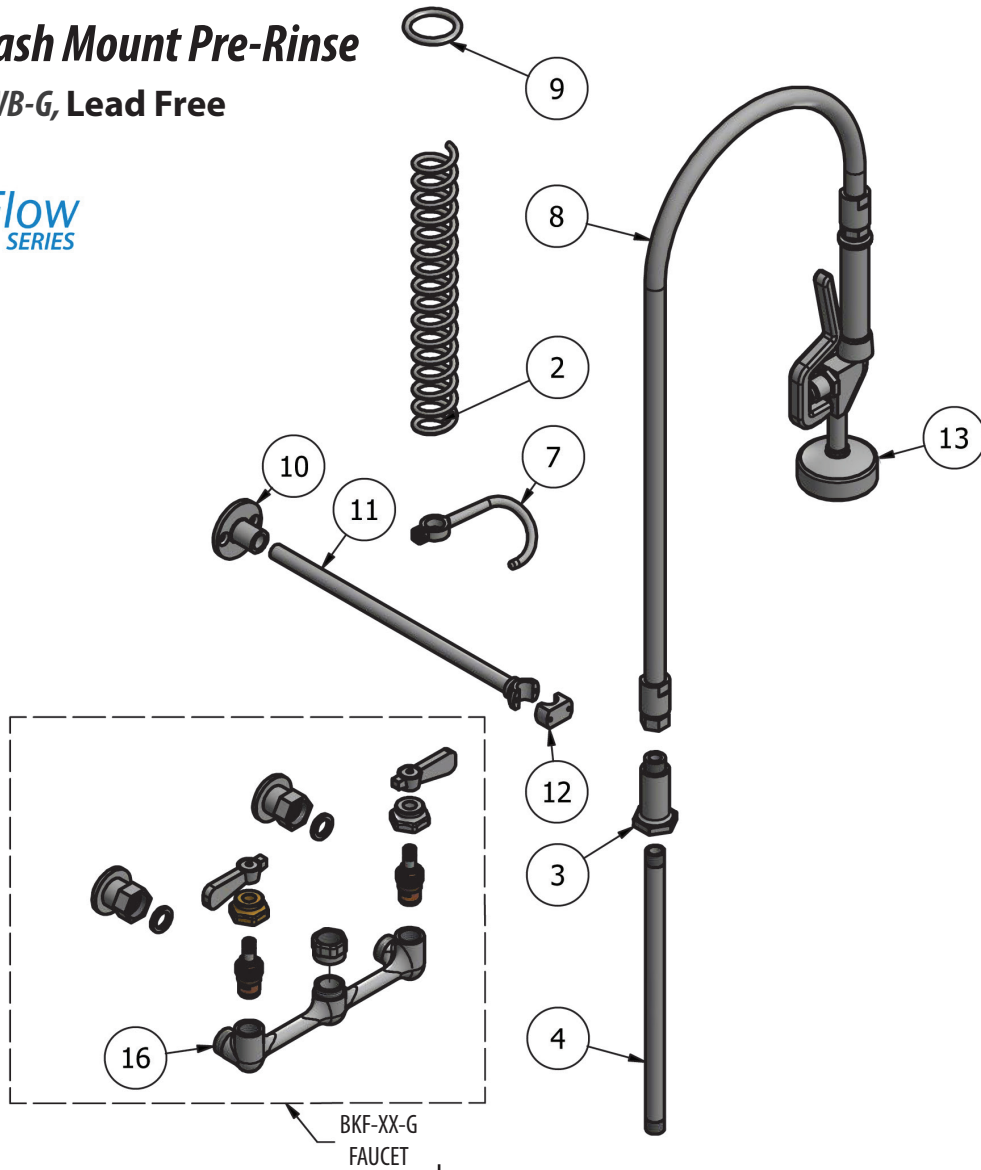

Use your smart phone to scan the above QR code to visit our website: www.bk-resources.com

Low Flow 8" Splash Mount Pre-Rinse

Model: BKF-LF-SMPR-WB-G, Lead Free

Product Specifications:

- BK-PRV-1-G 1.0 GPM Pre-Rinse Spray Head
- 12" Wall Bracket
- 1/4 Turn Ceramic Cartridges
- Integral Check Valves
- Color Coded Hot & Cold Indicators
- 1/2" Female Inlets

Options:

BKF-AF Add A Faucet
BKF-AF-8-G, BKF-AF-10-G,
BKF-AF-12-G, BKF-AF-14-G

Certifications:

Certified to NSF/ANSI 61 Section 9-G

PRODUCT SPECIFICATION SHEET

RESOURCES

Low Flow 8" Splash Mount Pre-Rinse

Model: BKF-LF-SMPR-WB-G, Lead Free

Exploded Parts Detail:

Diagram #	Quantity	Part Number	Description
2	1	BK-PR-SPRING	Hose Spring
3	1	BK-PR-SPR	Hose Retainer
4	1	BK-PR-18RP-G	Riser Bar
7	1	BK-PR-SHR	Spray Valve Retainer
8	1	BKH-44	Spray Hose
9	1	BK-PR-SHR	Spray Valve Handle Retainer
10	1	BK-PR-WB	Wall Bracket Base
11	1	BK-PR-WB	Wall Bracket Rod
12	1	BK-PR-WB	Wall Bracket Clamp
13	1	BK-PRV-1-G	1.0 GPM Spray Head
16	1	BKF-XX-G	Wall Mount Faucet