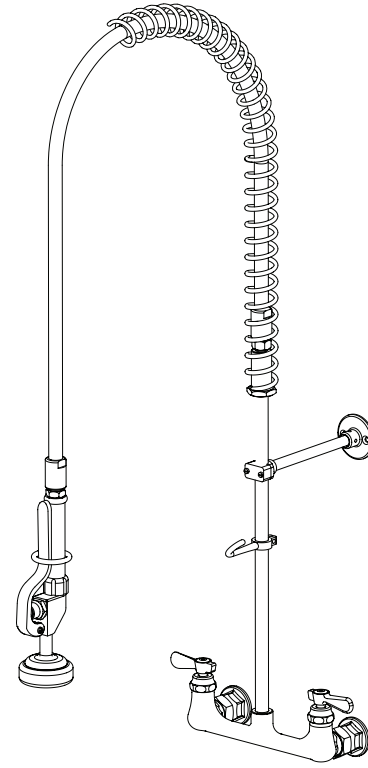

Use your smart phone to scan the above QR code to visit our website: www.bk-resources.com

Low Flow 8" Splash Mount Pre-Rinse

Model: BKF-LF-SMPR-WB-G, Lead Free

Product Specifications:

- BK-PRV-1-G 1.0 GPM Pre-Rinse Spray Head
- 12" Wall Bracket
- 1/4 Turn Ceramic Cartridges
- Integral Check Valves
- Color Coded Hot & Cold Indicators
- 1/2" Female Inlets

Options:

BKF-AF Add A Faucet
BKF-AF-8-G, BKF-AF-10-G,
BKF-AF-12-G, BKF-AF-14-G

Certifications:

Certified to NSF/ANSI 61 Section 9-G

PRODUCT SPECIFICATION SHEET

RESOURCES

Low Flow 8" Splash Mount Pre-Rinse

Model: BKF-LF-SMPR-WB-G, Lead Free

Exploded Parts Detail:

Diagram #	Quantity	Part Number	Description
2	1	BK-PR-SPRING	Hose Spring
3	1	BK-PR-SPR	Hose Retainer
4	1	BK-PR-18RP-G	Riser Bar
7	1	BK-PR-SHR	Spray Valve Retainer
8	1	BKH-44	Spray Hose
9	1	BK-PR-SHR	Spray Valve Handle Retainer
10	1	BK-PR-WB	Wall Bracket Base
11	1	BK-PR-WB	Wall Bracket Rod
12	1	BK-PR-WB	Wall Bracket Clamp
13	1	BK-PRV-1-G	1.0 GPM Spray Head
16	1	BKF-XX-G	Wall Mount Faucet