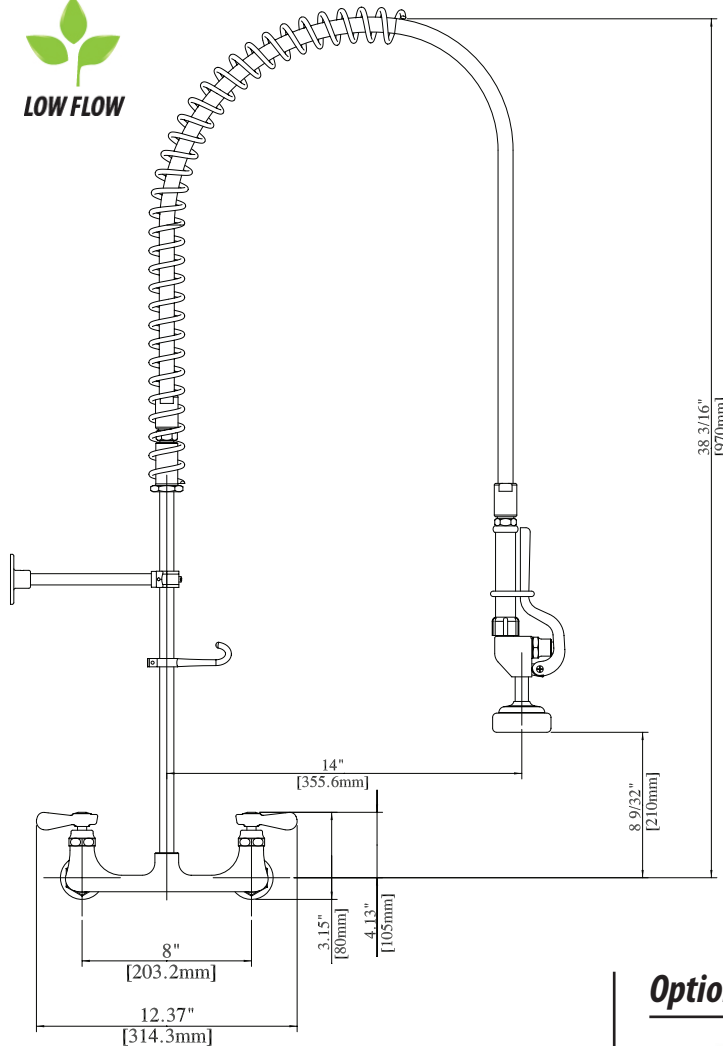

Use your smart phone to scan the above QR code to visit our website: www.bk-resources.com

Low Flow 8" Splash Mount Pre-Rinse

Model: BKF-LF-SMPR-WB-G, Lead Free

Product Specifications:

- BK-PRV-1-G 1.0 GPM Pre-Rinse Spray Head
- 12" Wall Bracket
- 1/4 Turn Ceramic Cartridges
- Integral Check Valves
- Color Coded Hot & Cold Indicators
- 1/2" Female Inlets

Options:

BKF-AF Add A Faucet
BKF-AF-8-G, BKF-AF-10-G,
BKF-AF-12-G, BKF-AF-14-G

Certifications:

Certified to NSF/ANSI 61 Section 9-G

PRODUCT SPECIFICATION SHEET

RESOURCES

Low Flow 8" Splash Mount Pre-Rinse

Model: BKF-LF-SMPR-WB-G, Lead Free

Exploded Parts Detail:

Diagram #	Quantity	Part Number	Description
2	1	BK-PR-SPRING	Hose Spring
3	1	BK-PR-SPR	Hose Retainer
4	1	BK-PR-18RP-G	Riser Bar
7	1	BK-PR-SHR	Spray Valve Retainer
8	1	BKH-44	Spray Hose
9	1	BK-PR-SHR	Spray Valve Handle Retainer
10	1	BK-PR-WB	Wall Bracket Base
11	1	BK-PR-WB	Wall Bracket Rod
12	1	BK-PR-WB	Wall Bracket Clamp
13	1	BK-PRV-1-G	1.0 GPM Spray Head
16	1	BKF-XX-G	Wall Mount Faucet