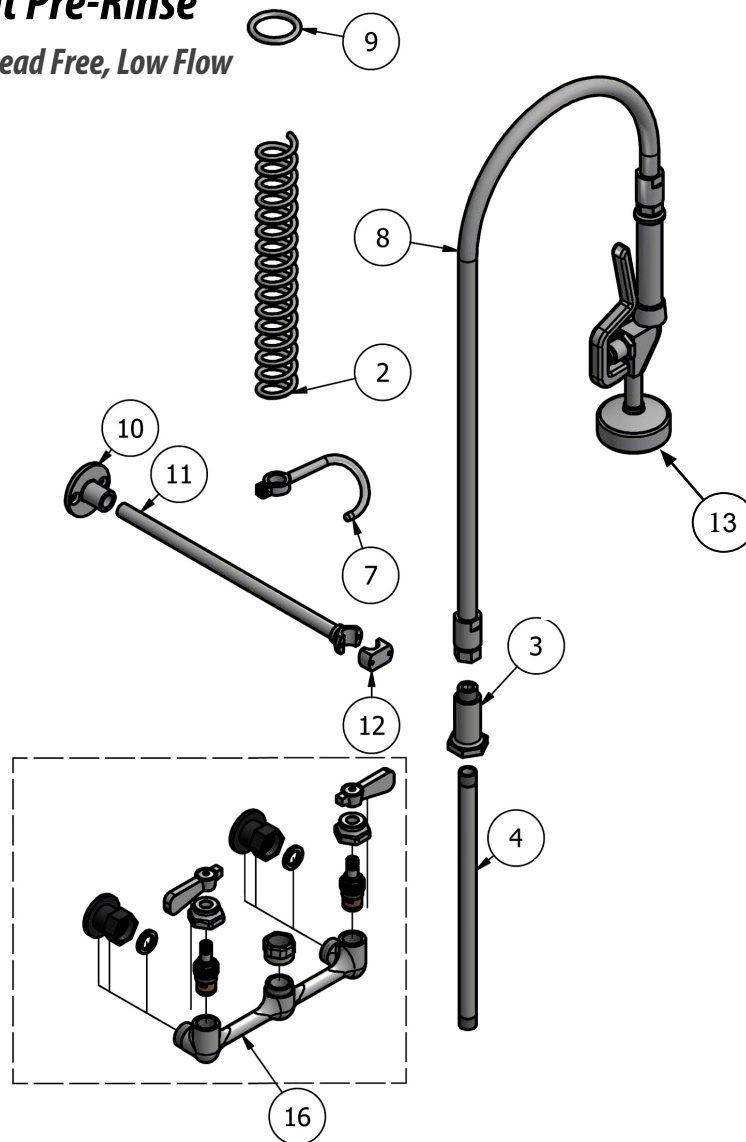

Use your smart phone to scan the above QR code to visit our website: www.bk-resources.com

8" Value Splash Mount Pre-Rinse

Model: BKF-LF-VSMR-WB-G, Lead Free, Low Flow

PRODUCT SPECIFICATION SHEET

Product Specifications:

- Triple-Ply Hose Rated to 300 PSI
- 12" Wall Bracket
- 1/4 Turn Ceramic Cartridges
- Color Coded Hot & Cold Indicators
- 1/2" Female Inlets

Options:

BKF-AF Add A Faucet
 BKF-AF-8-G, BKF-AF-10-G,
 BKF-AF-12-G, BKF-AF-14-G

Certifications:

RESOURCES

8" Value Splash Mount Pre-Rinse

Model: BKF-LF-VSMPR-WB-G, Lead Free, Low Flow

Exploded Parts Detail:

Diagram #	Quantity	Part Number	Description
2	1	BK-PR-SPRING	Hose Spring
3	1	BK-PR-SPR	Hose Retainer
4	1	BK-PR-18RP-G	Riser Bar
7	1	BK-PR-SHR	Spray Valve Retainer
8	1	BKH-44	Spray Hose
9	1	BK-PR-SHR	Spray Valve Handle Retainer
10	1	BK-PR-WB	Wall Bracket Base
11	1	BK-PR-WB	Wall Bracket Rod
12	1	BK-PR-WB	Wall Bracket Clamp
13	1	BKF-PRV-1-G	1.0 GPM Spray Head
16	1	BKF-8W-XX-G	8" Splash Mount Faucet

Options:

BKF-AF Add A Faucet
BKF-AF-8-G, BKF-AF-10-G,
BKF-AF-12-G, BKF-AF-14-G

PRODUCT SPECIFICATION SHEET

RESOURCES