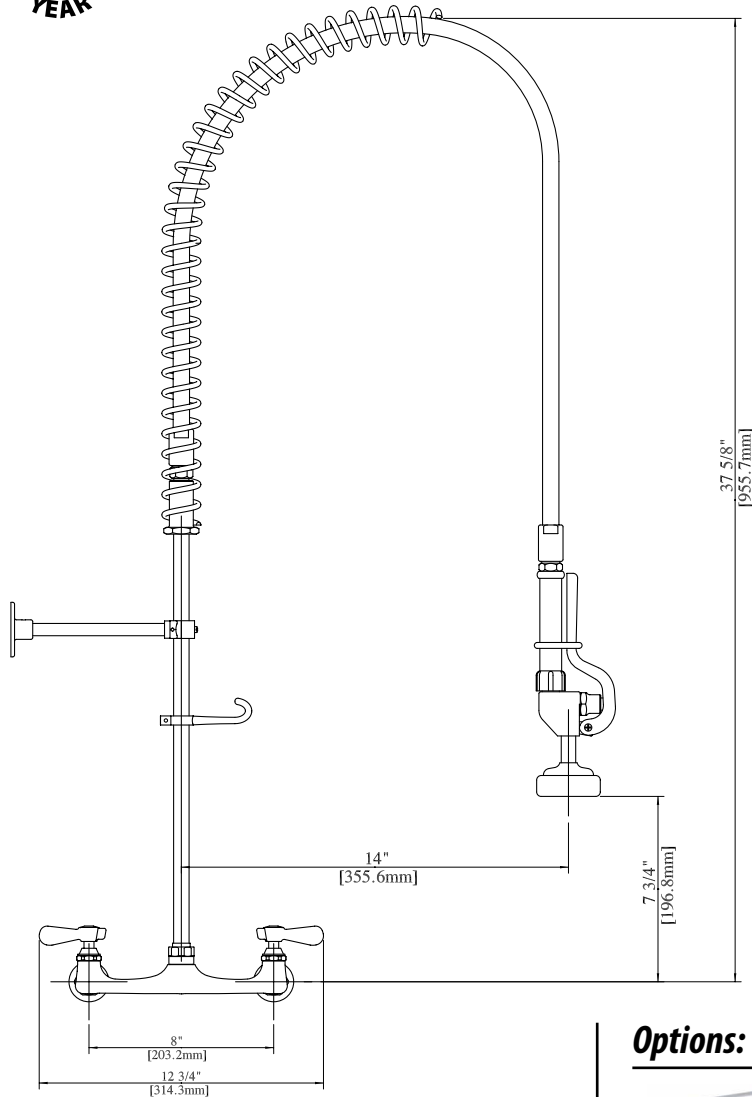

Use your smart phone to scan the above QR code to visit our website: www.bk-resources.com

8" Value Splash Mount Pre-Rinse

Model: BKF-LF-VSMR-WB-G, Lead Free, Low Flow

PRODUCT SPECIFICATION SHEET

Product Specifications:

- Triple-Ply Hose Rated to 300 PSI
- 12" Wall Bracket
- 1/4 Turn Ceramic Cartridges
- Color Coded Hot & Cold Indicators
- 1/2" Female Inlets

Options:

BKF-AF Add A Faucet
 BKF-AF-8-G, BKF-AF-10-G,
 BKF-AF-12-G, BKF-AF-14-G

Certifications:

RESOURCES

8" Value Splash Mount Pre-Rinse

Model: BKF-LF-VSMPR-WB-G, Lead Free, Low Flow

Exploded Parts Detail:

Diagram #	Quantity	Part Number	Description
2	1	BK-PR-SPRING	Hose Spring
3	1	BK-PR-SPR	Hose Retainer
4	1	BK-PR-18RP-G	Riser Bar
7	1	BK-PR-SHR	Spray Valve Retainer
8	1	BKH-44	Spray Hose
9	1	BK-PR-SHR	Spray Valve Handle Retainer
10	1	BK-PR-WB	Wall Bracket Base
11	1	BK-PR-WB	Wall Bracket Rod
12	1	BK-PR-WB	Wall Bracket Clamp
13	1	BKF-PRV-1-G	1.0 GPM Spray Head
16	1	BKF-8W-XX-G	8" Splash Mount Faucet