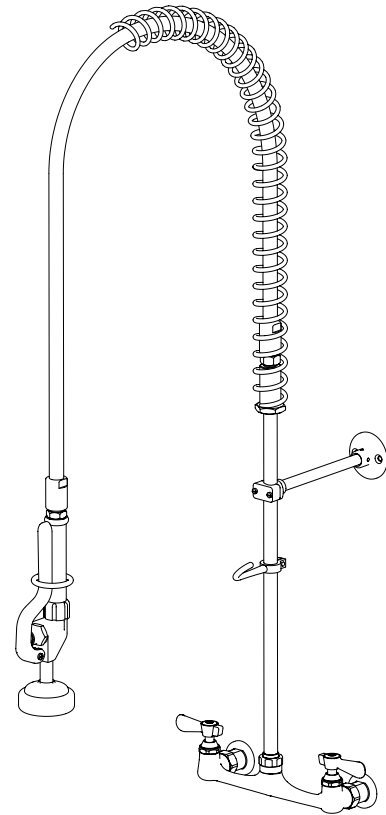

Use your smart phone to scan the above QR code to visit our website: www.bk-resources.com

8" Value Splash Mount Pre-Rinse

Model: BKF-LF-VSMR-WB-G, Lead Free, Low Flow

PRODUCT SPECIFICATION SHEET

Product Specifications:

- Triple-Ply Hose Rated to 300 PSI
- 12" Wall Bracket
- 1/4 Turn Ceramic Cartridges
- Color Coded Hot & Cold Indicators
- 1/2" Female Inlets

Options:

BKF-AF Add A Faucet
 BKF-AF-8-G, BKF-AF-10-G,
 BKF-AF-12-G, BKF-AF-14-G

Certifications:

RESOURCES

8" Value Splash Mount Pre-Rinse

Model: BKF-LF-VSMPR-WB-G, Lead Free, Low Flow

Exploded Parts Detail:

Diagram #	Quantity	Part Number	Description
2	1	BK-PR-SPRING	Hose Spring
3	1	BK-PR-SPR	Hose Retainer
4	1	BK-PR-18RP-G	Riser Bar
7	1	BK-PR-SHR	Spray Valve Retainer
8	1	BKH-44	Spray Hose
9	1	BK-PR-SHR	Spray Valve Handle Retainer
10	1	BK-PR-WB	Wall Bracket Base
11	1	BK-PR-WB	Wall Bracket Rod
12	1	BK-PR-WB	Wall Bracket Clamp
13	1	BKF-PRV-1-G	1.0 GPM Spray Head
16	1	BKF-8W-XX-G	8" Splash Mount Faucet