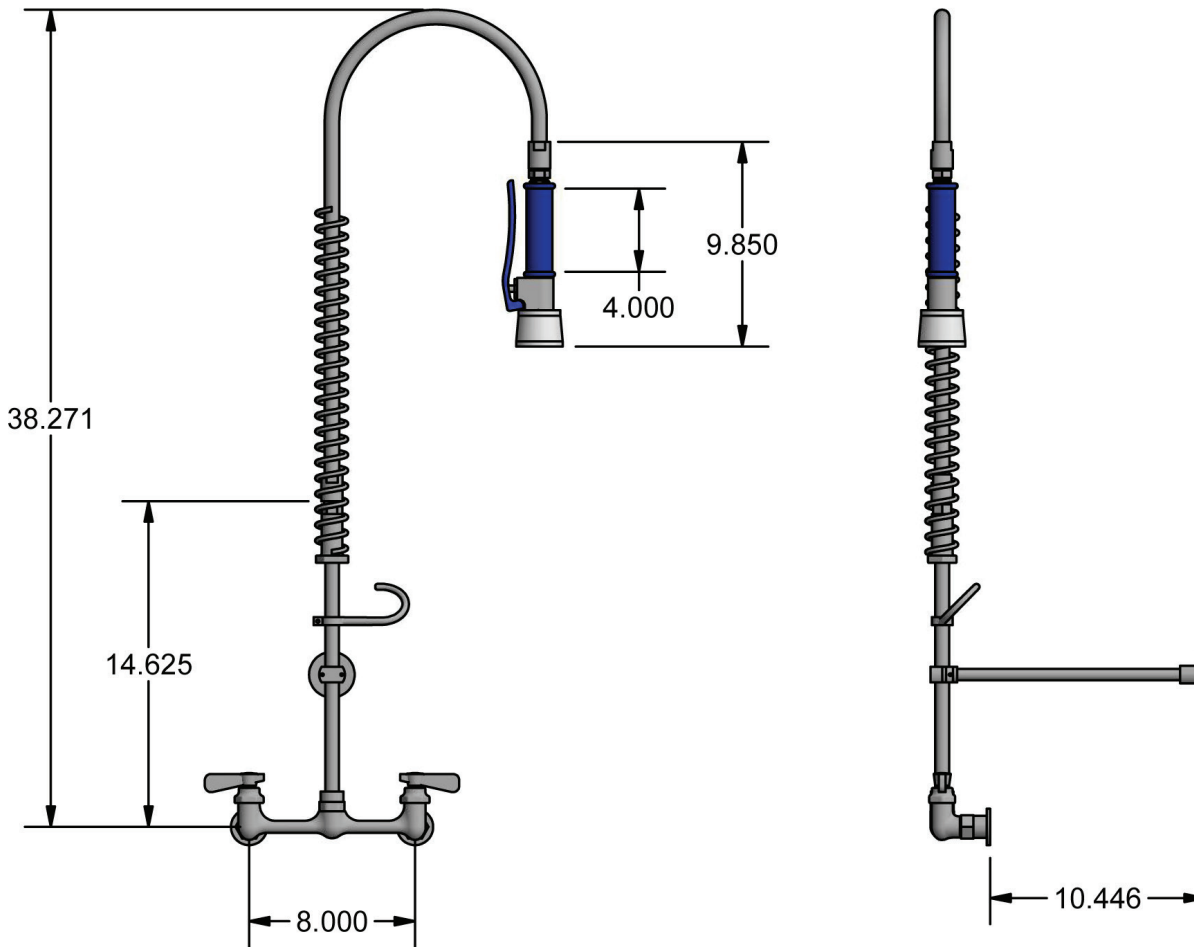

Use your smart phone to scan the above QR code to visit our website: www.bk-resources.com

8" Value Splash Mount Pre-Rinse

Model: BKF-SVSPR-WB-G, Lead Free

Product Specifications:

- Triple-Ply Hose Rated to 300 PSI
- 12" Wall Bracket
- Tri-Spray Nozzle (2 Year Warranty)
- Standard Duty WorkForce Faucet (1 Year Warranty)
- 1/4 Turn Ceramic Cartridges
- Color Coded Hot & Cold Indicators
- 1/2" Female Inlets

Certifications:

PRODUCT SPECIFICATION SHEET

RESOURCES

8" Value Splash Mount Pre-Rinse

Model: BKF-SVSPR-WB-G, Lead Free

Exploded Parts Detail:

Diagram #	Quantity	Part Number	Description
1	1	BKF-KC3PRV	Imperial Spray Head
2	1	BKH-44-G	Spray Hose
3	1	BK-PR-SPRING	Hose Spring
4	1	BK-PR-SPR	Hose Retainer
5	1	BK-PR-SHR	Spray Valve Retainer
6	1	BK-PR-WB	Wall Bracket
7	1	BK-PR-24RP-G	24" Riser Pipe
8	1	BK-PR-ADP	Pre-Rinse Adapter
9	1	BKF-8W-XX-G	Faucet Body