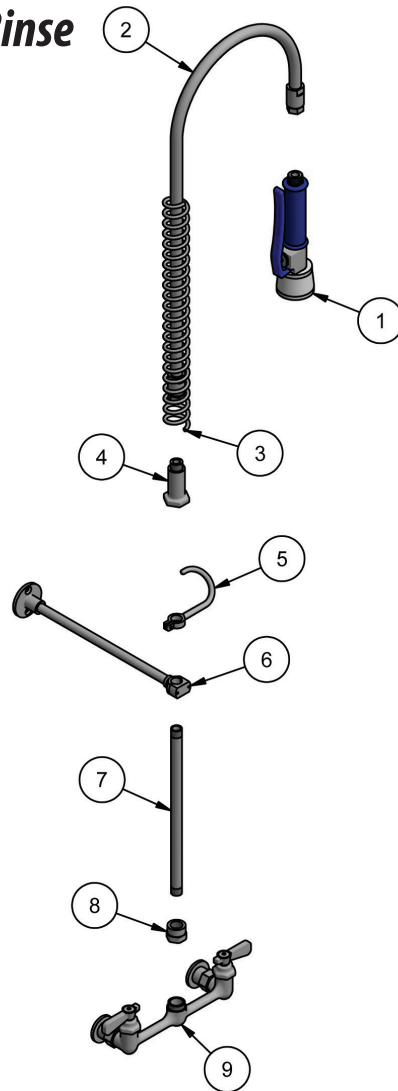

Use your smart phone to scan the above QR code to visit our website: www.bk-resources.com

8" Value Splash Mount Pre-Rinse

Model: BKF-SVSPR-WB-G, Lead Free

Product Specifications:

- Triple-Ply Hose Rated to 300 PSI
- 12" Wall Bracket
- Tri-Spray Nozzle (2 Year Warranty)
- Standard Duty WorkForce Faucet (1 Year Warranty)
- 1/4 Turn Ceramic Cartridges
- Color Coded Hot & Cold Indicators
- 1/2" Female Inlets

Certifications:

PRODUCT SPECIFICATION SHEET

RESOURCES

8" Value Splash Mount Pre-Rinse

Model: BKF-SVSPR-WB-G, Lead Free

Exploded Parts Detail:

Diagram #	Quantity	Part Number	Description
1	1	BKF-KC3PRV	Imperial Spray Head
2	1	BKH-44-G	Spray Hose
3	1	BK-PR-SPRING	Hose Spring
4	1	BK-PR-SPR	Hose Retainer
5	1	BK-PR-SHR	Spray Valve Retainer
6	1	BK-PR-WB	Wall Bracket
7	1	BK-PR-24RP-G	24" Riser Pipe
8	1	BK-PR-ADP	Pre-Rinse Adapter
9	1	BKF-8W-XX-G	Faucet Body