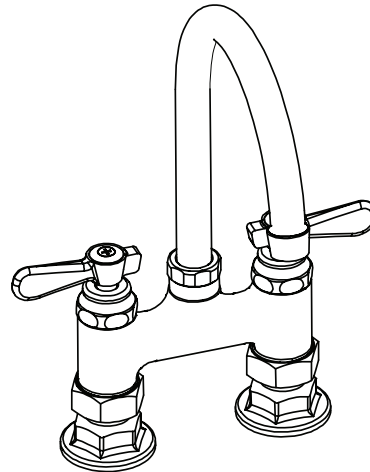

Use your smart phone to scan the above QR code to visit our website: www.bk-resources.com

4" Deck Mount Heavy Duty Faucet with Gooseneck Spout

Model: BKF4HD-xG-G, Lead Free

Options:

BKF-C414-VR
Vandal Resistant Aerator - .5 GPM

BKF-WBH
ADA Compliant
Wrist Blade Handles

BK-DMMK
Faucet Mounting Kit - *SOLD SEPARATELY*

Product Specifications:

- Heavy Duty Double Seat 1/4 Turn Ceramic Cartridges
- Color Coded Hot & Cold Indicators
- Double O-Ring Spout Seal
- High Polished Triple Dipped Chrome Finish
- Integral Check Valve
- Lead Free Compliant
- Full Replacement Parts Available

Product Detail:

Model Number	DIM. A	DIM. B	DIM. C
BKF4HD-3G-G	3.5" [90.0]	6.75" [171.4]	9.63" [244.4]
BKF4HD-5G-G	6" [150]	6.63" [168.2]	11.22" [284.9]
BKF4HD-8G-G	8.5" [215]	9.22" [234]	14.13" [358.7]

Certifications:

PRODUCT SPECIFICATION SHEET

RESOURCES

4" Deck Mount Heavy Duty Faucet with Gooseneck Spout

Model: BKF4HD-xG-G, Lead Free

Exploded Parts Detail:

Diagram #	Quantity	Part Number	Description
1	1	BKF-SPT-XX-G	Gooseneck Spout
2	1	BKF-SPT-NUT	Nut
3	1	BKF-SPT-SPACER	O-Ring
4	1	BKF-SPT-ORING	O-Ring
5	1	BKF-SPT-AER-W	Aerator Washer
6	1	BKF-SPT-AER	Aerator
7	1	BKF-AER-NOZZLE	Nozzle
8	2	BK-SBH	Handle
9	2	BKF-HV/CV-G	Cartridge Assembly
10	1	BKF4HD-XX-G	Faucet Body
11	2	BKF-ESC-WASHER	Washer
12	2	BKF-ESC	Mixing Valve Mounting Nut