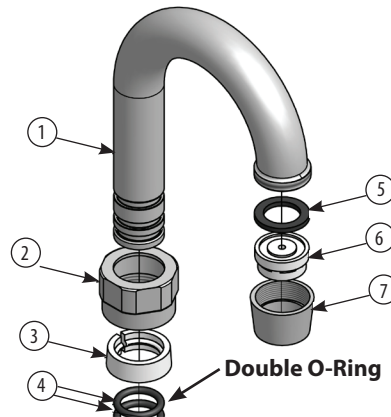

BKF-WBH
ADA Compliant
Wrist Blade Handles

BK-DMMK
Faucet Mounting Kit - *SOLD SEPARATELY*

Product Specifications:

- Heavy Duty Double Seat 1/4 Turn Ceramic Cartridges
- Color Coded Hot & Cold Indicators
- Double O-Ring Spout Seal
- High Polished Triple Dipped Chrome Finish
- Integral Check Valve
- Lead Free Compliant
- Full Replacement Parts Available

Product Detail:

Model Number	DIM. A	DIM. B	DIM. C
BKF4HD-3G-G	3.5" [90.0]	6.75" [171.4]	9.63" [244.4]
BKF4HD-5G-G	6" [150]	6.63" [168.2]	11.22" [284.9]
BKF4HD-8G-G	8.5" [215]	9.22" [234]	14.13" [358.7]

Certifications:

PRODUCT SPECIFICATION SHEET

RESOURCES

4" Deck Mount Heavy Duty Faucet with Gooseneck Spout

Model: BKF4HD-xG-G, Lead Free

Exploded Parts Detail:

Diagram #	Quantity	Part Number	Description
1	1	BKF-SPT-XX-G	Gooseneck Spout
2	1	BKF-SPT-NUT	Nut
3	1	BKF-SPT-SPACER	O-Ring
4	1	BKF-SPT-ORING	O-Ring
5	1	BKF-SPT-AER-W	Aerator Washer
6	1	BKF-SPT-AER	Aerator
7	1	BKF-AER-NOZZLE	Nozzle
8	2	BK-SBH	Handle
9	2	BKF-HV/CV-G	Cartridge Assembly
10	1	BKF4HD-XX-G	Faucet Body
11	2	BKF-ESC-WASHER	Washer
12	2	BKF-ESC	Mixing Valve Mounting Nut

Spouts & Parts:

- Heavy Duty Gooseneck Spout**
BKF-HSPT-3G-G, BKF-HSPT-5G-G
BKF-HSPT-8G-G
- Heavy Duty DJ Swing Spout**
BKF-HSPT-18-G
- Heavy Duty Swing Spout**
BKF-HSPT-6-G, BKF-HSPT-8-G
BKF-HSPT-10-G, BKF-HSPT-12-G
BKF-HSPT-14-G, BKF-HSPT-16-G
- BKF-C414-VR**
Vandal Resistant Aerator - .5 GPM
- BKF-WBH**
ADA Compliant
Wrist Blade Handles
- BK-DMMK**
Faucet Mounting Kit - *SOLD SEPARATELY*