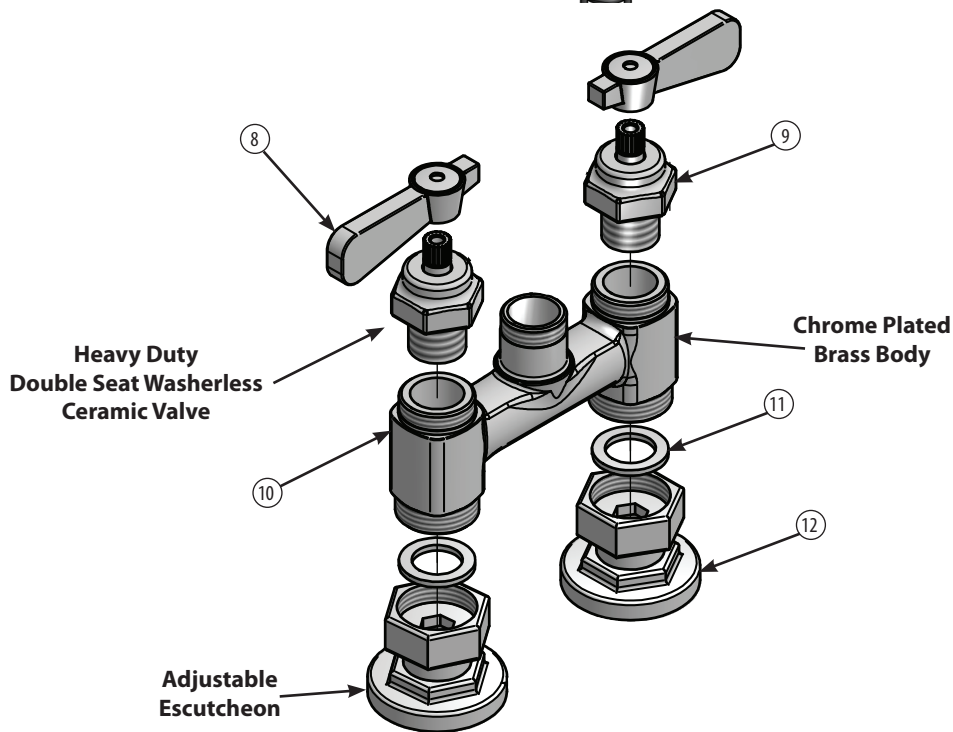

BKF-WBH
ADA Compliant
Wrist Blade Handles

BK-DMMK
Faucet Mounting Kit - *SOLD SEPARATELY*

Product Specifications:

- Heavy Duty Double Seat 1/4 Turn Ceramic Cartridges
- Color Coded Hot & Cold Indicators
- Double O-Ring Spout Seal
- High Polished Triple Dipped Chrome Finish
- Integral Check Valve
- Lead Free Compliant
- Full Replacement Parts Available

Certifications:

PRODUCT SPECIFICATION SHEET

RESOURCES

4" Deck Mount Heavy Duty Faucet with Gooseneck Spout

Model: BKF4HD-xG-G, Lead Free

Exploded Parts Detail:

Diagram #	Quantity	Part Number	Description
1	1	BKF-SPT-XX-G	Gooseneck Spout
2	1	BKF-SPT-NUT	Nut
3	1	BKF-SPT-SPACER	O-Ring
4	1	BKF-SPT-ORING	O-Ring
5	1	BKF-SPT-AER-W	Aerator Washer
6	1	BKF-SPT-AER	Aerator
7	1	BKF-AER-NOZZLE	Nozzle
8	2	BK-SBH	Handle
9	2	BKF-HV/CV-G	Cartridge Assembly
10	1	BKF4HD-XX-G	Faucet Body
11	2	BKF-ESC-WASHER	Washer
12	2	BKF-ESC	Mixing Valve Mounting Nut

Spouts & Parts:

- Heavy Duty Gooseneck Spout**
BKF-HSPT-3G-G, BKF-HSPT-5G-G
BKF-HSPT-8G-G
- Heavy Duty DJ Swing Spout**
BKF-HSPT-18-G
- Heavy Duty Swing Spout**
BKF-HSPT-6-G, BKF-HSPT-8-G
BKF-HSPT-10-G, BKF-HSPT-12-G
BKF-HSPT-14-G, BKF-HSPT-16-G
- BKF-C414-VR**
Vandal Resistant Aerator - .5 GPM
- BKF-WBH**
ADA Compliant
Wrist Blade Handles
- BK-DMMK**
Faucet Mounting Kit - *SOLD SEPARATELY*