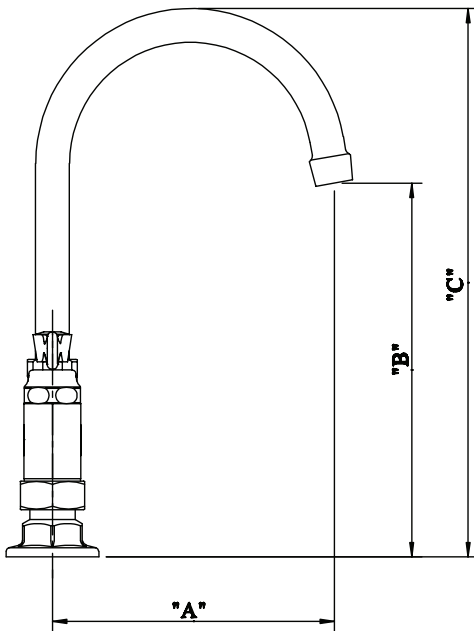

Use your smart phone to scan the above QR code to visit our website: www.bk-resources.com

4" Deck Mount Heavy Duty Faucet with Gooseneck Spout

Model: BKF4HD-xG-G, Lead Free

Options:

BKF-C414-VR
Vandal Resistant Aerator - .5 GPM

BKF-WBH
ADA Compliant
Wrist Blade Handles

BK-DMMK
Faucet Mounting Kit - *SOLD SEPARATELY*

Product Specifications:

- Heavy Duty Double Seat 1/4 Turn Ceramic Cartridges
- Color Coded Hot & Cold Indicators
- Double O-Ring Spout Seal
- High Polished Triple Dipped Chrome Finish
- Integral Check Valve
- Lead Free Compliant
- Full Replacement Parts Available

Product Detail:

Model Number	DIM. A	DIM. B	DIM. C
BKF4HD-3G-G	3.5" [90.0]	6.75" [171.4]	9.63" [244.4]
BKF4HD-5G-G	6" [150]	6.63" [168.2]	11.22" [284.9]
BKF4HD-8G-G	8.5" [215]	9.22" [234]	14.13" [358.7]

Certifications:

PRODUCT SPECIFICATION SHEET

RESOURCES

4" Deck Mount Heavy Duty Faucet with Gooseneck Spout

Model: BKF4HD-xG-G, Lead Free

Exploded Parts Detail:

Diagram #	Quantity	Part Number	Description
1	1	BKF-SPT-XX-G	Gooseneck Spout
2	1	BKF-SPT-NUT	Nut
3	1	BKF-SPT-SPACER	O-Ring
4	1	BKF-SPT-ORING	O-Ring
5	1	BKF-SPT-AER-W	Aerator Washer
6	1	BKF-SPT-AER	Aerator
7	1	BKF-AER-NOZZLE	Nozzle
8	2	BK-SBH	Handle
9	2	BKF-HV/CV-G	Cartridge Assembly
10	1	BKF4HD-XX-G	Faucet Body
11	2	BKF-ESC-WASHER	Washer
12	2	BKF-ESC	Mixing Valve Mounting Nut