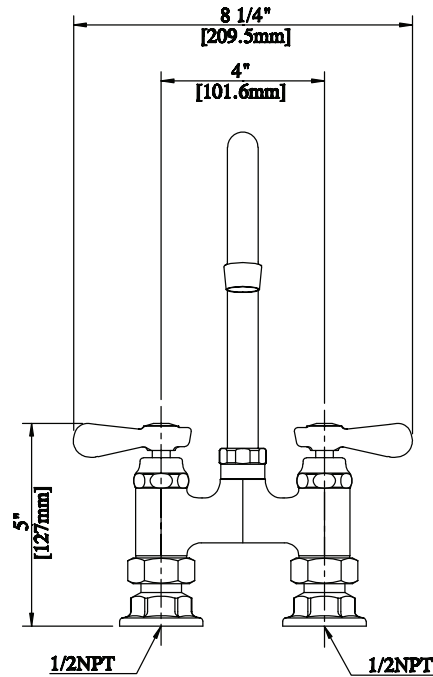

Use your smart phone to scan the above QR code to visit our website: www.bk-resources.com

4" Deck Mount Heavy Duty Faucet with Gooseneck Spout

Model: BKF4HD-xG-G, Lead Free

Options:

BKF-C414-VR
Vandal Resistant Aerator - .5 GPM

BKF-WBH
ADA Compliant
Wrist Blade Handles

BK-DMMK
Faucet Mounting Kit - *SOLD SEPARATELY*

Product Specifications:

- Heavy Duty Double Seat 1/4 Turn Ceramic Cartridges
- Color Coded Hot & Cold Indicators
- Double O-Ring Spout Seal
- High Polished Triple Dipped Chrome Finish
- Integral Check Valve
- Lead Free Compliant
- Full Replacement Parts Available

Product Detail:

Model Number	DIM. A	DIM. B	DIM. C
BKF4HD-3G-G	3.5" [90.0]	6.75" [171.4]	9.63" [244.4]
BKF4HD-5G-G	6" [150]	6.63" [168.2]	11.22" [284.9]
BKF4HD-8G-G	8.5" [215]	9.22" [234]	14.13" [358.7]

Certifications:

PRODUCT SPECIFICATION SHEET

RESOURCES

4" Deck Mount Heavy Duty Faucet with Gooseneck Spout

Model: BKF4HD-xG-G, Lead Free

Exploded Parts Detail:

Diagram #	Quantity	Part Number	Description
1	1	BKF-SPT-XX-G	Gooseneck Spout
2	1	BKF-SPT-NUT	Nut
3	1	BKF-SPT-SPACER	O-Ring
4	1	BKF-SPT-ORING	O-Ring
5	1	BKF-SPT-AER-W	Aerator Washer
6	1	BKF-SPT-AER	Aerator
7	1	BKF-AER-NOZZLE	Nozzle
8	2	BK-SBH	Handle
9	2	BKF-HV/CV-G	Cartridge Assembly
10	1	BKF4HD-XX-G	Faucet Body
11	2	BKF-ESC-WASHER	Washer
12	2	BKF-ESC	Mixing Valve Mounting Nut