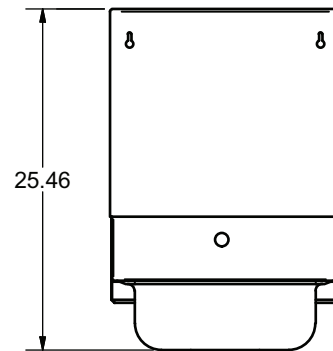

14" x 10" 1 Hole Splash Mount Hand Sink w/ Towel Dispenser

Stainless Steel Hand Sinks

Use your smart phone to scan the above QR code to visit our website: www.bk-resources.com

Certifications:

Features:

- Wall Mounting Hardware Included
- Includes Soap Dispenser (BK-SD)
- Drain Included
- Marine Edge
- Accommodates BK-MFPT "C" Fold Towels

Material:

- T-304 Heavy Gauge Stainless Steel

Options:

- Upgraded Faucets & Drains
- Other Plumbing Accessories - Call For Details

Part Number	Unit Size (w x d)	Bowl Dim. (l x w x d)	Faucet / Spout Mounting	Included Faucet	Drain Size
BKHS-W-1410-1-4D-TD	17" x 15 ^{1/2} "	14" x 10" x 5"	1 Hole Splash	-	3 1/2"