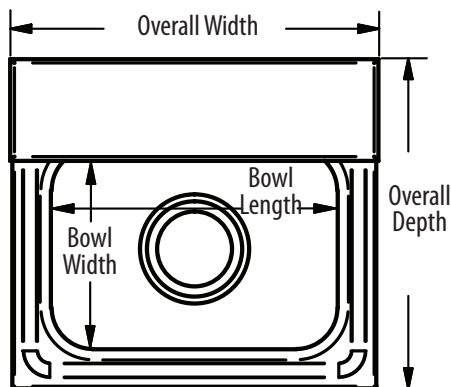

14" x 10" 1 Hole Splash Mount Hand Sink w/ Towel Dispenser

Stainless Steel Hand Sinks

Use your smart phone to scan the above QR code to visit our website: www.bk-resources.com

Certifications:

Features:

- Wall Mounting Hardware Included
- Includes Soap Dispenser (BK-SD)
- Drain Included
- Marine Edge
- Accommodates BK-MFPT "C" Fold Towels

Material:

- T-304 Heavy Gauge Stainless Steel

Options:

- Upgraded Faucets & Drains
- Other Plumbing Accessories - Call For Details

Part Number	Unit Size (w x d)	Bowl Dim. (l x w x d)	Faucet / Spout Mounting	Included Faucet	Drain Size
BKHS-W-1410-1-4D-TD	17" x 15 ^{1/2} "	14" x 10" x 5"	1 Hole Splash	-	3 1/2"