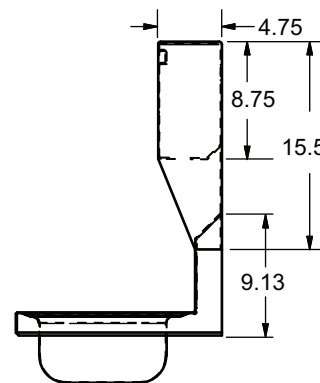

14" x 10" 1 Hole Splash Mount Hand Sink w/ Towel Dispenser

Stainless Steel Hand Sinks

Use your smart phone to scan the above QR code to visit our website: www.bk-resources.com

Certifications:

Features:

- Wall Mounting Hardware Included
- Includes Soap Dispenser (BK-SD)
- Drain Included
- Marine Edge
- Accommodates BK-MFPT "C" Fold Towels

Material:

- T-304 Heavy Gauge Stainless Steel

Options:

- Upgraded Faucets & Drains
- Other Plumbing Accessories - Call For Details

Part Number	Unit Size (w x d)	Bowl Dim. (l x w x d)	Faucet / Spout Mounting	Included Faucet	Drain Size
BKHS-W-1410-1-4D-TD	17" x 15 ^{1/2} "	14" x 10" x 5"	1 Hole Splash	-	3 1/2"