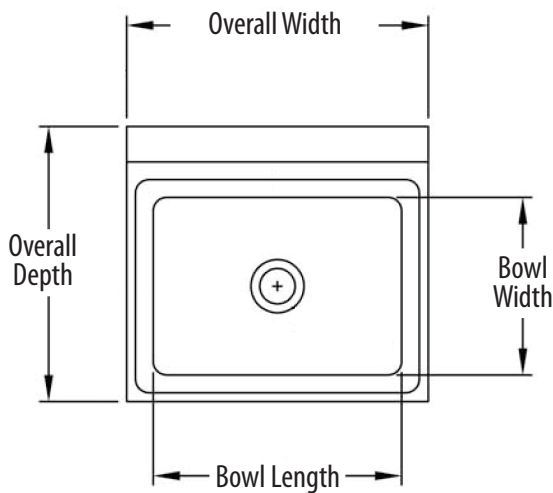

### Material:

- T-304 Stainless Steel

Part Number	Unit Size (w x d)	Bowl Dim. (l x w x d)	Faucet / Spout Mounting	Included Faucet	Drain Size
BKHS-W-1410-SS-PT-G	17" x 15 1/2"	14" x 10" x 5"	4" O.C. Splash	BKF-W-3G-G	3 1/2"