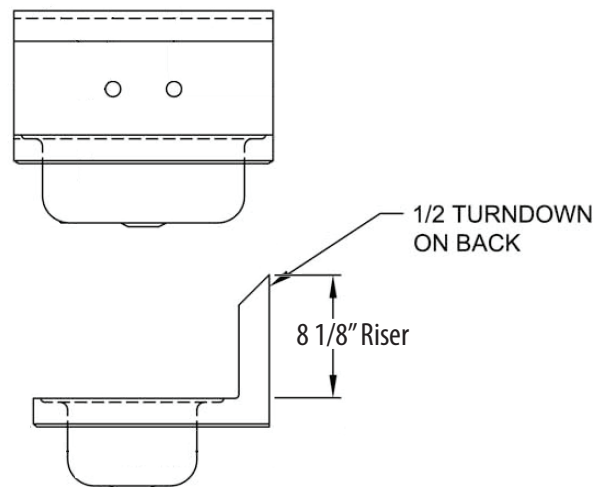

### Material:

- T-304 Stainless Steel

Part Number	Unit Size (w x d)	Bowl Dim. (l x w x d)	Faucet / Spout Mounting	Included Faucet	Drain Size
BKHS-W-1410-SS-PT-G	17" x 15 1/2"	14" x 10" x 5"	4" O.C. Splash	BKF-W-3G-G	3 1/2"