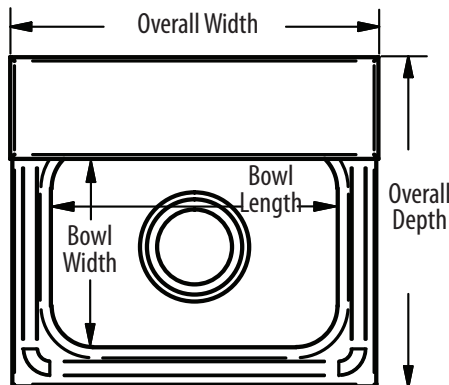

14" x 10" Splash Mount Hand Sink w/ Towel Dispenser, Lever Drain, & P-Trap

Stainless Steel Hand Sinks

Use your smart phone to scan the above QR code to visit our website:
www.bk-resources.com

Certifications:

Features:

- Wall Mounting Hardware Included
- Includes Lever Drain
- Includes P-Trap
- Includes Soap Dispenser (BK-SD)
- Drain Included
- Marine Edge
- Overflow
- Accommodates BK-MFPT "C" Fold Towels

Material:

- T-304 Heavy Gauge Stainless Steel

Options:

- Upgraded Faucets & Drains
- Other Plumbing Accessories - Call For Details

Part Number	Unit Size (w x d)	Bowl Dim. (l x w x d)	Faucet / Spout Mounting	Included Faucet	Drain Size
BKHS-W-1410-4DTD-LA	17" x 15 1/2"	14" x 10" x 5"	2 Hole Splash	BKF-W-3G-G	3 1/2"
BKHS-W-1410-1-4DTD-LA	17" x 15 1/2"	14" x 10" x 5"	1 Hole Splash	BKF-SEF-G	3 1/2"