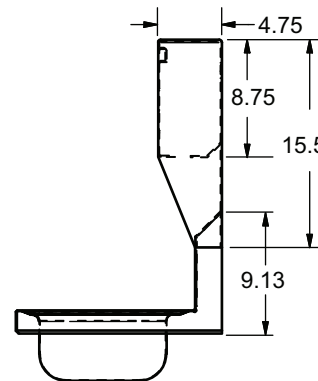

14" x 10" Splash Mount Hand Sink w/ Towel Dispenser, Lever Drain, & P-Trap

Stainless Steel Hand Sinks

Use your smart phone to scan the above QR code to visit our website:
www.bk-resources.com

Certifications:

Features:

- Wall Mounting Hardware Included
- Includes Lever Drain
- Includes P-Trap
- Includes Soap Dispenser (BK-SD)
- Drain Included
- Marine Edge
- Overflow
- Accommodates BK-MFPT "C" Fold Towels

Material:

- T-304 Heavy Gauge Stainless Steel

Options:

- Upgraded Faucets & Drains
- Other Plumbing Accessories - Call For Details

Part Number	Unit Size (w x d)	Bowl Dim. (l x w x d)	Faucet / Spout Mounting	Included Faucet	Drain Size
BKHS-W-1410-4DTD-LA	17" x 15 1/2"	14" x 10" x 5"	2 Hole Splash	BKF-W-3G-G	3 1/2"
BKHS-W-1410-1-4DTD-LA	17" x 15 1/2"	14" x 10" x 5"	1 Hole Splash	BKF-SEF-G	3 1/2"