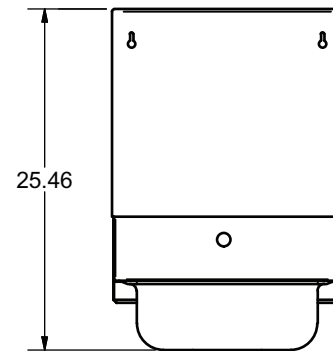

Features:

- Wall Mounting Hardware Included
- Includes Lever Drain
- Includes P-Trap
- Includes Soap Dispenser (BK-SD)
- Drain Included
- Marine Edge
- Overflow
- Accommodates BK-MFPT "C" Fold Towels

Material:

- T-304 Heavy Gauge Stainless Steel

Options:

- Upgraded Faucets & Drains
- Other Plumbing Accessories - Call For Details

Part Number	Unit Size (w x d)	Bowl Dim. (l x w x d)	Faucet / Spout Mounting	Included Faucet	Drain Size
BKHS-W-1410-4DTD-LA	17" x 15 1/2"	14" x 10" x 5"	2 Hole Splash	BKF-W-3G-G	3 1/2"
BKHS-W-1410-1-4DTD-LA	17" x 15 1/2"	14" x 10" x 5"	1 Hole Splash	BKF-SEF-G	3 1/2"