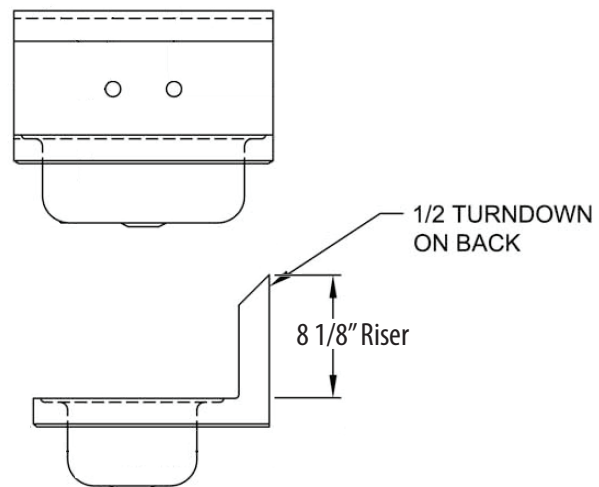

14" x 10" Splash Mount Hand Sinks w/ P-Trap

Stainless Steel Hand Sinks

Use your smart phone to scan the above QR code to visit our website:
www.bk-resources.com

Certifications:

Features:

- Wall Mounting Hardware Included
- P-Trap Included
- Drain Included
- Marine Edge

Options:

- Upgraded Faucets
- Other Plumbing Accessories - Call For Details

Material:

- T-304 Stainless Steel

Part Number	Unit Size (w x d)	Bowl Dim. (l x w x d)	Faucet / Spout Mounting	Side Splash	Included Faucet	Drain Size
BKHS-W-1410-PT-G	17" x 15 1/2"	14" x 10" x 5"	4" O.C. Splash	-	BKF-W-3G-G	1 7/8"
BKHS-W-1410-SS-PT-G	17" x 15 1/2"	14" x 10" x 5"	4" O.C. Splash	Dual	BKF-W-3G-G	1 7/8"