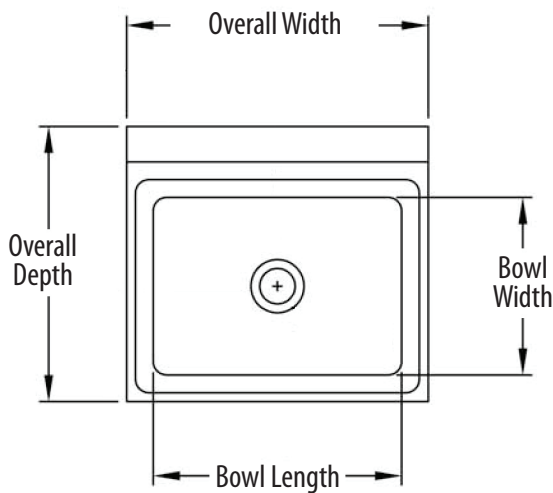

14" x 10" Splash Mount Hand Sinks w/ P-Trap

Stainless Steel Hand Sinks

Use your smart phone to scan the above QR code to visit our website:
www.bk-resources.com

Certifications:

Features:

- Wall Mounting Hardware Included
- P-Trap Included
- Drain Included
- Marine Edge

Options:

- Upgraded Faucets
- Other Plumbing Accessories - Call For Details

Material:

- T-304 Stainless Steel

Part Number	Unit Size (w x d)	Bowl Dim. (l x w x d)	Faucet / Spout Mounting	Side Splash	Included Faucet	Drain Size
BKHS-W-1410-PT-G	17" x 15 1/2"	14" x 10" x 5"	4" O.C. Splash	-	BKF-W-3G-G	1 7/8"
BKHS-W-1410-SS-PT-G	17" x 15 1/2"	14" x 10" x 5"	4" O.C. Splash	Dual	BKF-W-3G-G	1 7/8"