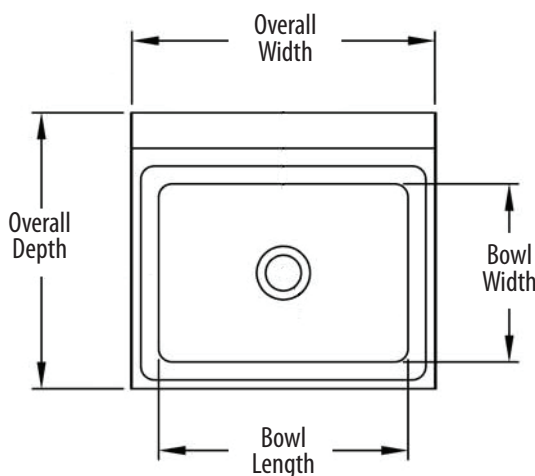

14" x 10" Hand Sinks w/ Side Splash

Stainless Steel Hand Sinks

Use your smart phone to scan the above QR code to visit our website:
www.bk-resources.com

Certifications:

Features:

- Wall Mounting Hardware Included
- Drain Included
- Accommodates 4" O.C. Faucets
- Marine Edge

Material:

- T-304 Stainless Steel

Options:

- Upgraded Faucets
- Other Plumbing Accessories - Call For Details

| Part Number | Unit Size (w x d) | Bowl Dim. (l x w x d) | Faucet / Spout Mounting | Side Splash | Included Faucet | Drain Size |
|----------------------|-------------------|-----------------------|-------------------------|-------------|-----------------|------------|
| BKHS-W-1410-SS | 17" x 15 1/2" | 14" x 10" x 5" | 4" O.C. Splash | Dual | - | 1 7/8" |
| BKHS-W-1410-RS | 17" x 15 1/2" | 14" x 10" x 5" | 4" O.C. Splash | Right | - | 1 7/8" |
| BKHS-W-1410-LS | 17" x 15 1/2" | 14" x 10" x 5" | 4" O.C. Splash | Left | - | 1 7/8" |
| BKHS-W-1410-SS-P-G | 17" x 15 1/2" | 14" x 10" x 5" | 4" O.C. Splash | Dual | BKF-W-3G-G | 1 7/8" |
| BKHS-W-1410-RS-P-G | 17" x 15 1/2" | 14" x 10" x 5" | 4" O.C. Splash | Right | BKF-W-3G-G | 1 7/8" |
| BKHS-W-1410-LS-P-G | 17" x 15 1/2" | 14" x 10" x 5" | 4" O.C. Splash | Left | BKF-W-3G-G | 1 7/8" |
| BKHS-W-1410-1-SS | 17" x 15 1/2" | 14" x 10" x 5" | 1 Hole Splash | Dual | - | 1 7/8" |
| BKHS-W-1410-1-SS-P-G | 17" x 15 1/2" | 14" x 10" x 5" | 1 Hole Splash | Dual | BKF-SEF-3G | 1 7/8" |
| BKHS-D-1410-SS | 17" x 17" | 14" x 10" x 5" | 4" O.C. Deck | Dual | - | 1 7/8" |
| BKHS-D-1410-SS-P-G | 17" x 17" | 14" x 10" x 5" | 4" O.C. Deck | Dual | BKD-3G-G | 1 7/8" |