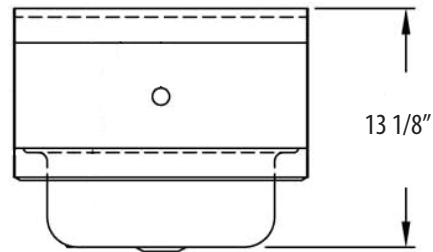

14" x 10" Hand Sinks w/ Side Splash

Stainless Steel Hand Sinks

Use your smart phone to scan the above QR code to visit our website:
www.bk-resources.com

Certifications:

Features:

- Wall Mounting Hardware Included
- Drain Included
- Accommodates 4" O.C. Faucets
- Marine Edge

Material:

- T-304 Stainless Steel

Options:

- Upgraded Faucets
- Other Plumbing Accessories - Call For Details

| Part Number | Unit Size (w x d) | Bowl Dim. (l x w x d) | Faucet / Spout Mounting | Side Splash | Included Faucet | Drain Size |
|----------------------|-------------------|-----------------------|-------------------------|-------------|-----------------|------------|
| BKHS-W-1410-SS | 17" x 15 1/2" | 14" x 10" x 5" | 4" O.C. Splash | Dual | - | 1 7/8" |
| BKHS-W-1410-RS | 17" x 15 1/2" | 14" x 10" x 5" | 4" O.C. Splash | Right | - | 1 7/8" |
| BKHS-W-1410-LS | 17" x 15 1/2" | 14" x 10" x 5" | 4" O.C. Splash | Left | - | 1 7/8" |
| BKHS-W-1410-SS-P-G | 17" x 15 1/2" | 14" x 10" x 5" | 4" O.C. Splash | Dual | BKF-W-3G-G | 1 7/8" |
| BKHS-W-1410-RS-P-G | 17" x 15 1/2" | 14" x 10" x 5" | 4" O.C. Splash | Right | BKF-W-3G-G | 1 7/8" |
| BKHS-W-1410-LS-P-G | 17" x 15 1/2" | 14" x 10" x 5" | 4" O.C. Splash | Left | BKF-W-3G-G | 1 7/8" |
| BKHS-W-1410-1-SS | 17" x 15 1/2" | 14" x 10" x 5" | 1 Hole Splash | Dual | - | 1 7/8" |
| BKHS-W-1410-1-SS-P-G | 17" x 15 1/2" | 14" x 10" x 5" | 1 Hole Splash | Dual | BKF-SEF-3G | 1 7/8" |
| BKHS-D-1410-SS | 17" x 17" | 14" x 10" x 5" | 4" O.C. Deck | Dual | - | 1 7/8" |
| BKHS-D-1410-SS-P-G | 17" x 17" | 14" x 10" x 5" | 4" O.C. Deck | Dual | BKD-3G-G | 1 7/8" |