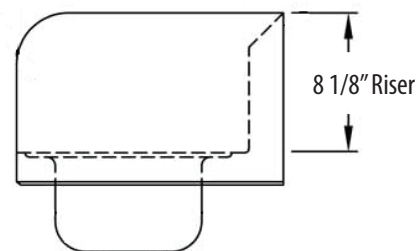

14" x 10" Hand Sinks w/ Side Splash

Stainless Steel Hand Sinks

Use your smart phone to scan the above QR code to visit our website:
www.bk-resources.com

Certifications:

Features:

- Wall Mounting Hardware Included
- Drain Included
- Accommodates 4" O.C. Faucets
- Marine Edge

Material:

- T-304 Stainless Steel

Options:

- Upgraded Faucets
- Other Plumbing Accessories - Call For Details

| Part Number | Unit Size (w x d) | Bowl Dim. (l x w x d) | Faucet / Spout Mounting | Side Splash | Included Faucet | Drain Size |
|----------------------|-------------------|-----------------------|-------------------------|-------------|-----------------|------------|
| BKHS-W-1410-SS | 17" x 15 1/2" | 14" x 10" x 5" | 4" O.C. Splash | Dual | - | 1 7/8" |
| BKHS-W-1410-RS | 17" x 15 1/2" | 14" x 10" x 5" | 4" O.C. Splash | Right | - | 1 7/8" |
| BKHS-W-1410-LS | 17" x 15 1/2" | 14" x 10" x 5" | 4" O.C. Splash | Left | - | 1 7/8" |
| BKHS-W-1410-SS-P-G | 17" x 15 1/2" | 14" x 10" x 5" | 4" O.C. Splash | Dual | BKF-W-3G-G | 1 7/8" |
| BKHS-W-1410-RS-P-G | 17" x 15 1/2" | 14" x 10" x 5" | 4" O.C. Splash | Right | BKF-W-3G-G | 1 7/8" |
| BKHS-W-1410-LS-P-G | 17" x 15 1/2" | 14" x 10" x 5" | 4" O.C. Splash | Left | BKF-W-3G-G | 1 7/8" |
| BKHS-W-1410-1-SS | 17" x 15 1/2" | 14" x 10" x 5" | 1 Hole Splash | Dual | - | 1 7/8" |
| BKHS-W-1410-1-SS-P-G | 17" x 15 1/2" | 14" x 10" x 5" | 1 Hole Splash | Dual | BKF-SEF-3G | 1 7/8" |
| BKHS-D-1410-SS | 17" x 17" | 14" x 10" x 5" | 4" O.C. Deck | Dual | - | 1 7/8" |
| BKHS-D-1410-SS-P-G | 17" x 17" | 14" x 10" x 5" | 4" O.C. Deck | Dual | BKD-3G-G | 1 7/8" |