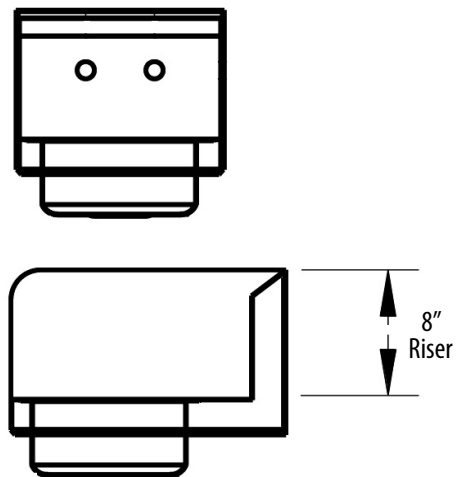

9" x 9" Space Saver Hand Sinks w/ Side Splash

Stainless Steel Hand Sinks

Use your smart phone to scan the above QR code to visit our website:
www.bk-resources.com

Certifications:

Features:

- Wall Mounting Hardware Included
- Drain Included
- Accommodates 4" O.C. Faucets
- Marine Edge

Material:

- T-304 Stainless Steel

Options:

- Upgraded Faucets
- Other Plumbing Accessories - Call For Details

Part Number	Unit Size (w x d)	Bowl Dim. (l x w x d)	Faucet / Spout Mounting	Side Splash	Included Faucet	Drain Size
BKHS-W-SS-SS	12" x 14 1/2"	9" x 9" x 5"	4" O.C. Splash	Dual	-	1 7/8"
BKHS-W-SS-SS-P-G	12" x 14 1/2"	9" x 9" x 5"	4" O.C. Splash	Dual	BKF-W-3G-G	1 7/8"
BKHS-D-SS-SS	12" x 16"	9" x 9" x 5"	4" O.C. Deck	Dual	-	1 7/8"
BKHS-D-SS-SS-P-G	12" x 16"	9" x 9" x 5"	4" O.C. Deck	Dual	BKD-3G-G	1 7/8"