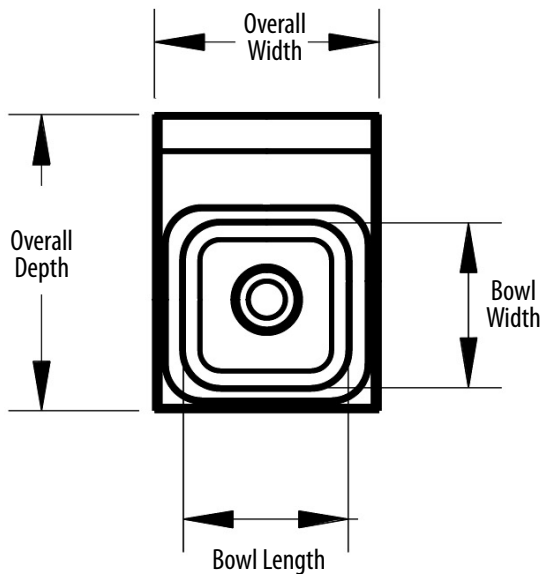

9" x 9" Space Saver Hand Sinks w/ Side Splash

Stainless Steel Hand Sinks

Use your smart phone to scan the above QR code to visit our website:
www.bk-resources.com

Certifications:

Features:

- Wall Mounting Hardware Included
- Drain Included
- Accommodates 4" O.C. Faucets
- Marine Edge

Material:

- T-304 Stainless Steel

Options:

- Upgraded Faucets
- Other Plumbing Accessories - Call For Details

Part Number	Unit Size (w x d)	Bowl Dim. (l x w x d)	Faucet / Spout Mounting	Side Splash	Included Faucet	Drain Size
BKHS-W-SS-SS	12" x 14 1/2"	9" x 9" x 5"	4" O.C. Splash	Dual	-	1 7/8"
BKHS-W-SS-SS-P-G	12" x 14 1/2"	9" x 9" x 5"	4" O.C. Splash	Dual	BKF-W-3G-G	1 7/8"
BKHS-D-SS-SS	12" x 16"	9" x 9" x 5"	4" O.C. Deck	Dual	-	1 7/8"
BKHS-D-SS-SS-P-G	12" x 16"	9" x 9" x 5"	4" O.C. Deck	Dual	BKD-3G-G	1 7/8"