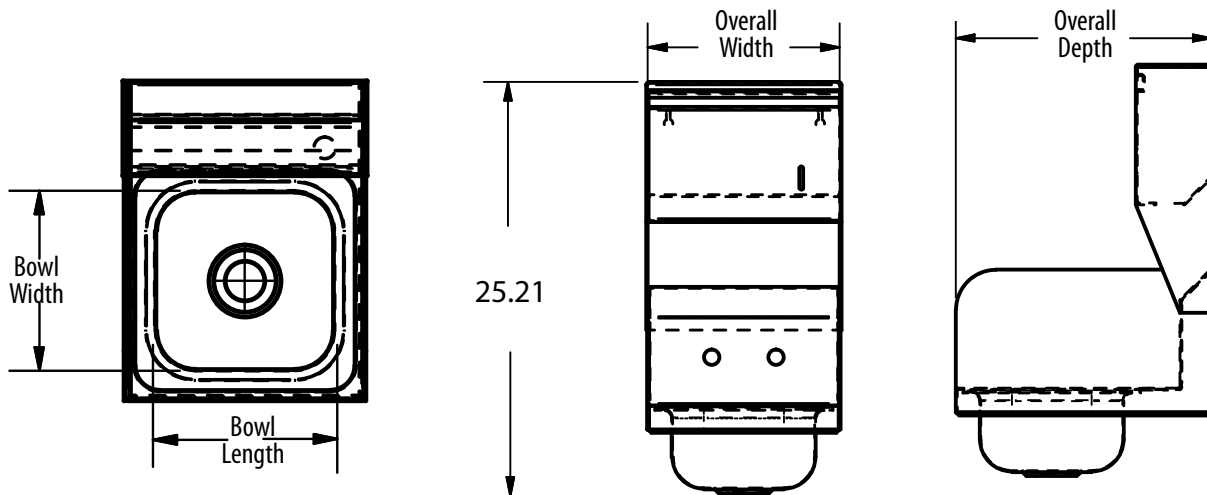

9" x 9" Space Saver Hand Sinks w/ Towel Dispenser

Stainless Steel Hand Sinks

Use your smart phone to scan the above QR code to visit our website:
www.bk-resources.com

Certifications:

Features:

- Wall Mounting Hardware Included
- Drain Included
- Marine Edge
- Accomodates 4" O.C. Faucets
- Accomodates BK-MFPT "C" Fold Towels
- Includes Soap Dispenser

Material:

- T-304 Stainless Steel

Options:

- Upgraded Faucets
- Other Plumbing Accessories - Call For Details

Part Number	Unit Size (w x d)	Bowl Dim. (l x w x d)	Faucet / Spout Mounting	Side Splash	Included Faucet	Drain Size
BKHS-W-SS-SS-TD	12" x 16"	9" x 9" x 5"	4" O.C. Splash	Dual	-	1 7/8"
BKHS-W-SS-SS-TD-P-G	12" x 16"	9" x 9" x 5"	4" O.C. Splash	Dual	BKF-W-3MG-G	1 7/8"