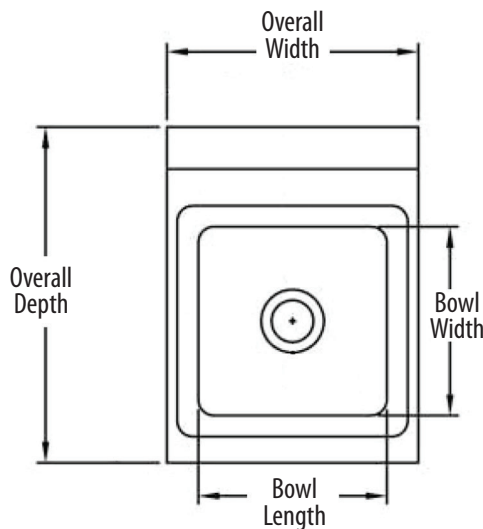

9" x 9" 1 Hole Splash Mount Space Saver Hand Sinks

Stainless Steel Hand Sinks

Use your smart phone to scan the above QR code to visit our website:
www.bk-resources.com

Certifications:

Features:

- Wall Mounting Hardware Included
- Drain Included
- Marine Edge

Material:

- T-304 Stainless Steel

Options:

- Upgraded Faucets
- Other Plumbing Accessories - Call For Details

Part Number	Unit Size (w x d)	Bowl Dim. (l x w x d)	Faucet / Spout Mounting	Side Splash	Included Faucet	Drain Size
BKHS-W-SS-1	12" x 14 1/2"	9" x 9" x 5"	1 Hole Splash	-	-	1 7/8"
BKHS-W-SS-1-P-G	12" x 14 1/2"	9" x 9" x 5"	1 Hole Splash	-	BKF-SEF-3G	1 7/8"
BKHS-W-SS-1-SS	12" x 14 1/2"	9" x 9" x 5"	1 Hole Splash	Dual	-	1 7/8"
BKHS-W-SS-1-SS-P-G	12" x 14 1/2"	9" x 9" x 5"	1 Hole Splash	Dual	BKF-SEF-3G	1 7/8"