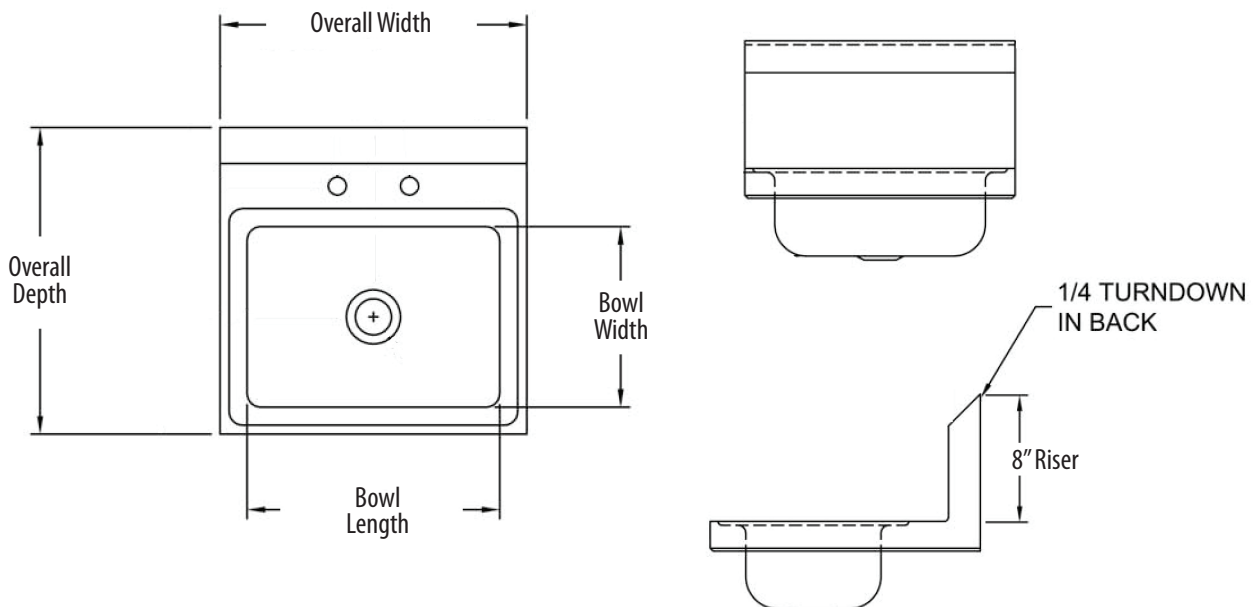

14" x 10" Deck Mount Hand Sinks

Stainless Steel Hand Sinks

Use your smart phone to scan the above QR code to visit our website:
www.bk-resources.com

Certifications:

Features:

- Wall Mounting Hardware Included
- Drain Included
- Accommodates 4" O.C. Faucets
- Marine Edge

Material:

- T-304 Stainless Steel

Options:

- Upgraded Faucets
- Other Plumbing Accessories - Call For Details

Part Number	Unit Size (w x d)	Bowl Dim. (l x w x d)	Faucet / Spout Mounting	Included Faucet	Drain Size
BKHS-D-1410	17" x 17"	14" x 10" x 5"	4" O.C. Deck	-	1 7/8"
BKHS-D-1410-P-G	17" x 17"	14" x 10" x 5"	4" O.C. Deck	BKD-3G-G	1 7/8"
BKHS-D-1410-STPG	17" x 17"	14" x 10" x 5"	4" O.C. Deck	BKD-3G-G w/ SaniTimer™	1 7/8"