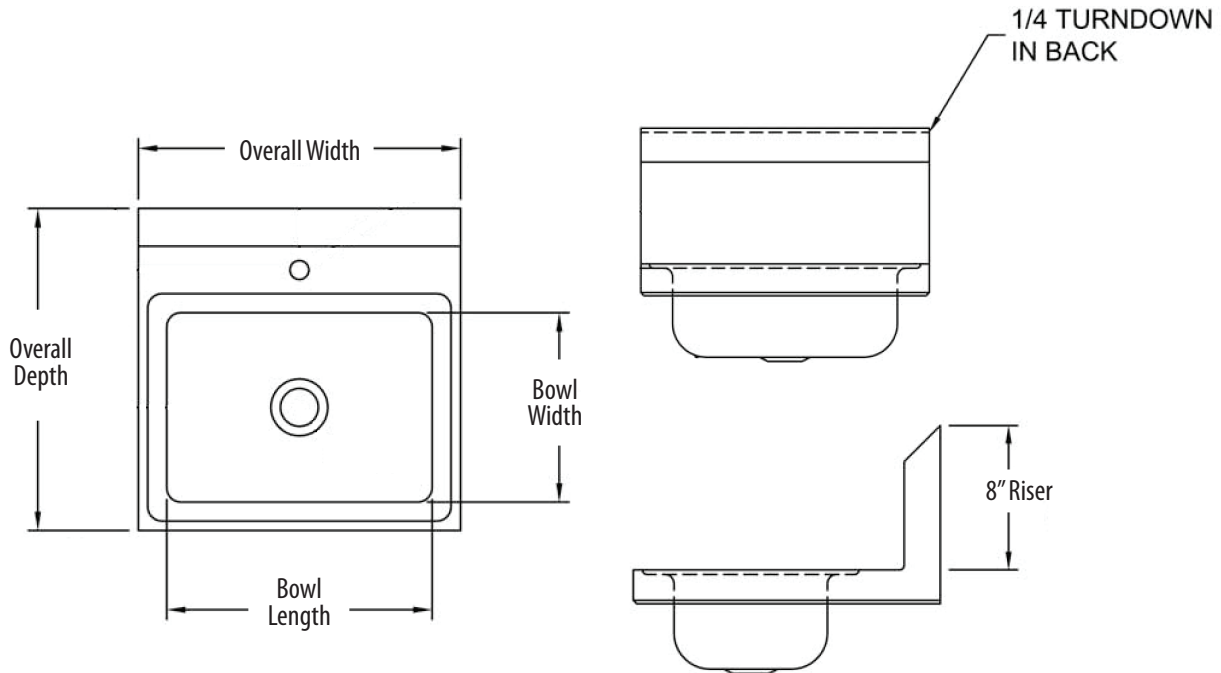

14" x 10" 1 Hole Deck Mount Hand Sinks

Stainless Steel Hand Sinks

Use your smart phone to scan the above QR code to visit our website: www.bk-resources.com

Certifications:

Features:

- Wall Mounting Hardware Included
- Drain Included
- Marine Edge

Material:

- T-304 Stainless Steel

Options:

- Upgraded Faucets
- Other Plumbing Accessories - Call For Details

Part Number	Unit Size (w x d)	Bowl Dim. (l x w x d)	Faucet / Spout Mounting	Included Faucet	Drain Size
BKHS-D-1410-1	17" x 17"	14" x 10" x 5"	1 Hole Deck	-	1 7/8"
BKHS-D-1410-1-P-G	17" x 17"	14" x 10" x 5"	1 Hole Deck	BKF-DEF-3G	1 7/8"