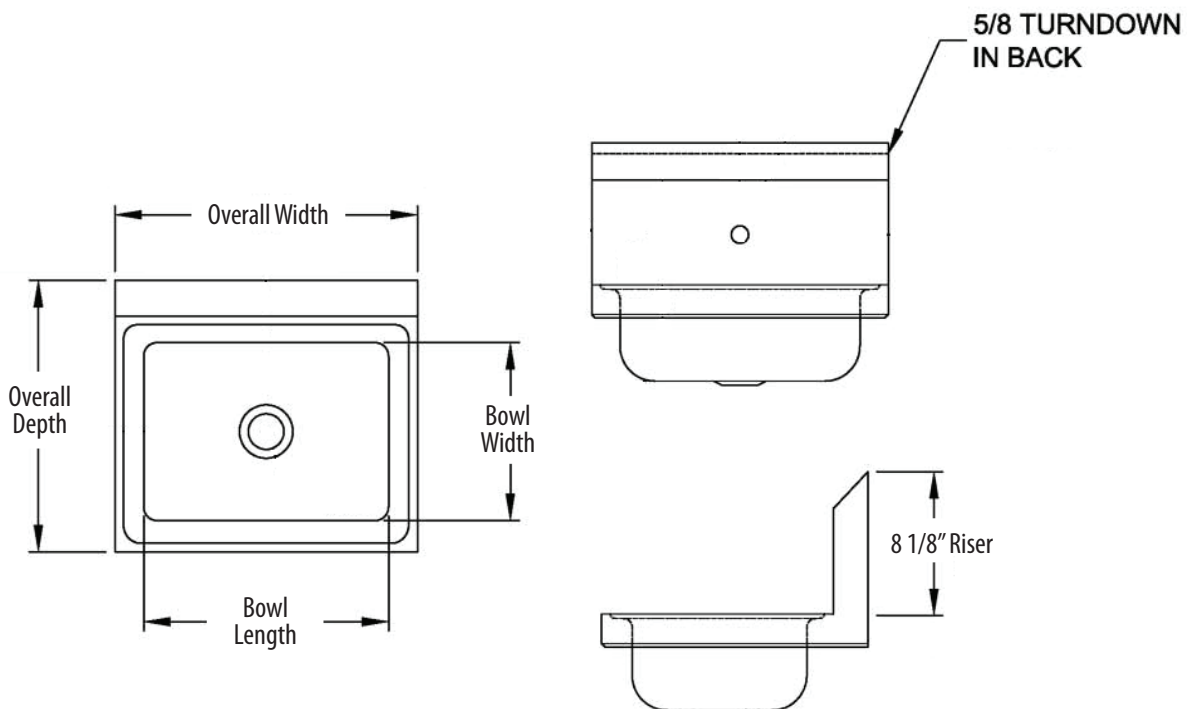

14" x 10" 1 Hole Splash Mount Hand Sinks

Stainless Steel Hand Sinks

Use your smart phone to scan the above QR code to visit our website:
www.bk-resources.com

Certifications:

Features:

- Wall Mounting Hardware Included
- Drain Included
- Marine Edge

Material:

- T-304 Heavy Gauge Stainless Steel

Options:

- Upgraded Faucets
- Other Plumbing Accessories - Call For Details

Part Number	Unit Size (w x d)	Bowl Dim. (l x w x d)	Faucet / Spout Mounting	Included Faucet	Drain Size
BKHS-W-1410-1	17" x 15 ^{1/2} "	14" x 10" x 5"	1 Hole Splash	-	1 7/8"
BKHS-W-1410-1-P-G	17" x 15 ^{1/2} "	14" x 10" x 5"	1 Hole Splash	BKF-SEF-3G	1 7/8"
BKHS-W-1410-1-4D	17" x 15 ^{1/2} "	14" x 10" x 5"	1 Hole Splash	-	3 1/2"
BKHS-W-1410-1-4D-P-G	17" x 15 ^{1/2} "	14" x 10" x 5"	1 Hole Splash	BKF-SEF-3G	3 1/2"