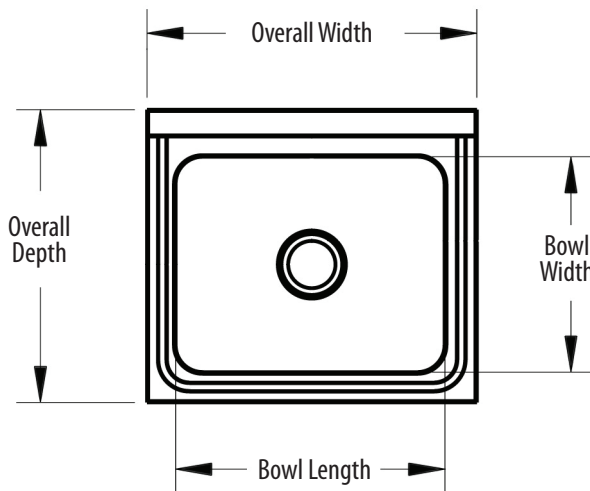

16" x 20" Splash Mount Hand Sinks

Stainless Steel Hand Sinks

Use your smart phone to scan the above QR code to visit our website:
www.bk-resources.com

Certifications:

Features:

- Wall Mounting Hardware Included
- Drain Included
- Accomodates 4" O.C. Faucets
- Marine Edge

Material:

- T-304 18 ga. Stainless Steel

Options:

- Upgraded Faucets
- Other Plumbing Accessories - Call For Details

Part Number	Unit Size (w x d)	Bowl Dim. (l x w x d)	Faucet / Spout Mounting	Included Faucet	Drain Size
BKHS-W-1620	24 ¹ / ₂ " x 21 ³ / ₄ "	20" x 16" x 5"	4" O.C. Splash	-	1 ⁷ / ₈ "
BKHS-W-1620-P-G	24 ¹ / ₂ " x 21 ³ / ₄ "	20" x 16" x 5"	4" O.C. Splash	BKF-W-3G-G	1 ⁷ / ₈ "