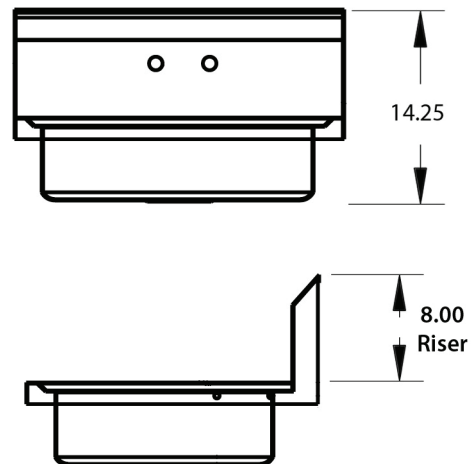

16" x 20" Splash Mount Hand Sinks

Stainless Steel Hand Sinks

Use your smart phone to scan the above QR code to visit our website:
www.bk-resources.com

Certifications:

Features:

- Wall Mounting Hardware Included
- Drain Included
- Accomodates 4" O.C. Faucets
- Marine Edge

Material:

- T-304 18 ga. Stainless Steel

Options:

- Upgraded Faucets
- Other Plumbing Accessories - Call For Details

Part Number	Unit Size (w x d)	Bowl Dim. (l x w x d)	Faucet / Spout Mounting	Included Faucet	Drain Size
BKHS-W-1620	24 ¹ / ₂ " x 21 ³ / ₄ "	20" x 16" x 5"	4" O.C. Splash	-	1 ⁷ / ₈ "
BKHS-W-1620-P-G	24 ¹ / ₂ " x 21 ³ / ₄ "	20" x 16" x 5"	4" O.C. Splash	BKF-W-3G-G	1 ⁷ / ₈ "