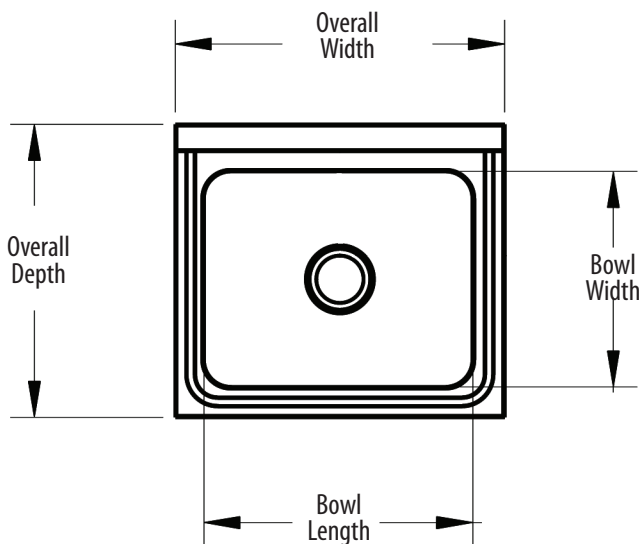

### Features:

- Wall Mounting Hardware Included
- Drain Included
- Accommodates BKF-WMB-G Faucets
- Marine Edge

### Options:

- Upgraded Faucets
- Other Plumbing Accessories - Call For Details

Part Number	Unit Size (w x d)	Bowl Dim. (l x w x d)	Faucet / Spout Mounting	Side Splash	Included Faucet	Drain Size
BKHS-W-1620-1	24 <sup>1/2</sup> " x 21 <sup>3/4</sup> "	20" x 16" x 5"	1 Hole Splash	-	-	3 1/2"
BKHS-W-1620-1-SS	24 <sup>1/2</sup> " x 21 <sup>3/4</sup> "	20" x 16" x 5"	1 Hole Splash	Dual	-	3 1/2"