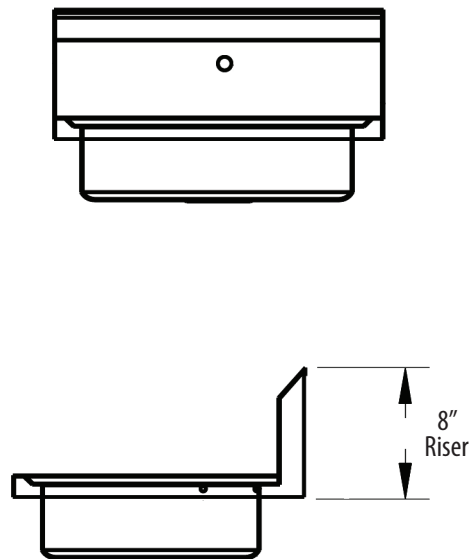

### Features:

- Wall Mounting Hardware Included
- Drain Included
- Accommodates BKF-WMB-G Faucets
- Marine Edge

### Options:

- Upgraded Faucets
- Other Plumbing Accessories - Call For Details

Part Number	Unit Size (w x d)	Bowl Dim. (l x w x d)	Faucet / Spout Mounting	Side Splash	Included Faucet	Drain Size
BKHS-W-1620-1	24 <sup>1/2</sup> " x 21 <sup>3/4</sup> "	20" x 16" x 5"	1 Hole Splash	-	-	3 1/2"
BKHS-W-1620-1-SS	24 <sup>1/2</sup> " x 21 <sup>3/4</sup> "	20" x 16" x 5"	1 Hole Splash	Dual	-	3 1/2"