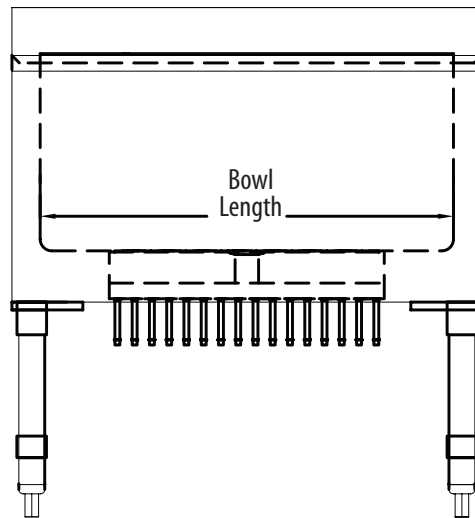

Insulated Ice Bin with Cold Plate

Stainless Steel Ice Bins

PRODUCT DATA SHEET

BK RESOURCES