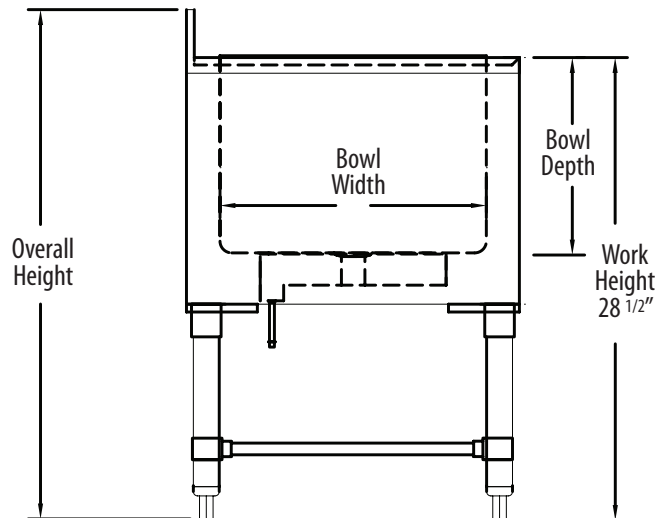

Insulated Ice Bin with Cold Plate

Stainless Steel Ice Bins

PRODUCT DATA SHEET

BK RESOURCES