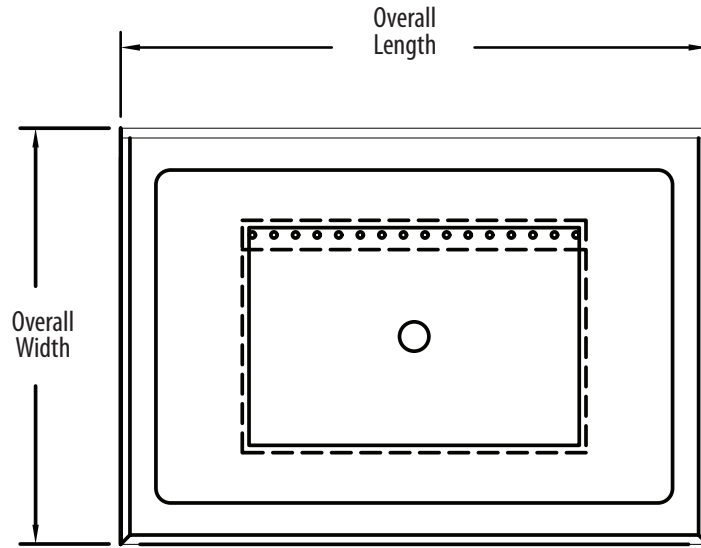

Insulated Ice Bin with Cold Plate

Stainless Steel Ice Bins

PRODUCT DATA SHEET

BK RESOURCES