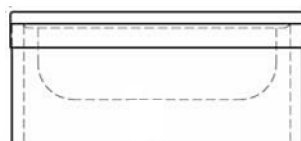

### Options:

- Optional Kit, Including: BK-SFH-48 Service Hose, BKSF-WB1 Service Faucet & BK-UTH-5 Tool Holder
- Service Faucet Hose
- Service Faucet

| Part Number  | Bowl Dim. (l x w x d) | Overall Dim. (l x w x d) | Sink Depth |
|--------------|-----------------------|--------------------------|------------|
| BKMS-1620-6  | 20" x 16" x 6"        | 24 1/2" x 19 3/8" x 11"  | 6"         |
| BKMS-1620-12 | 20" x 16" x 12"       | 24 1/2" x 19 3/8" x 17"  | 12"        |
| BKMS-2424-12 | 24" x 24" x 12"       | 27 1/2" x 28 5/8" x 17"  | 12"        |