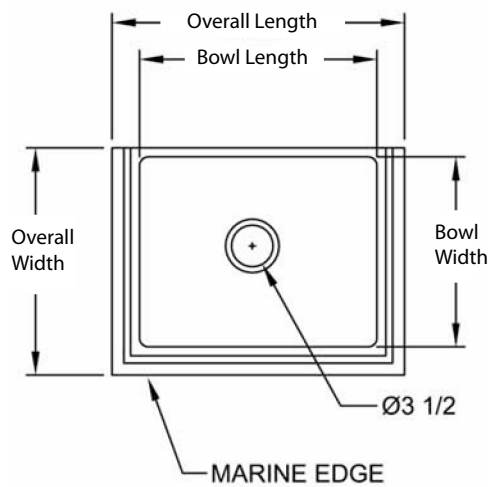

### Features:

- Skirted on 3 Sides
- Floor Mounted
- Drain Included
- 1 Year Warranty

### Options:

- Optional Kit, Including: BK-SFH-48 Service Hose, BKSF-WB1 Service Faucet & BK-UTH-5 Tool Holder
- Service Faucet Hose
- Service Faucet

| Part Number  | Bowl Dim. (l x w x d) | Overall Dim. (l x w x d) | Sink Depth |
|--------------|-----------------------|--------------------------|------------|
| BKMS-1620-6  | 20" x 16" x 6"        | 24 1/2" x 19 3/8" x 11"  | 6"         |
| BKMS-1620-12 | 20" x 16" x 12"       | 24 1/2" x 19 3/8" x 17"  | 12"        |
| BKMS-2424-12 | 24" x 24" x 12"       | 27 1/2" x 28 5/8" x 17"  | 12"        |