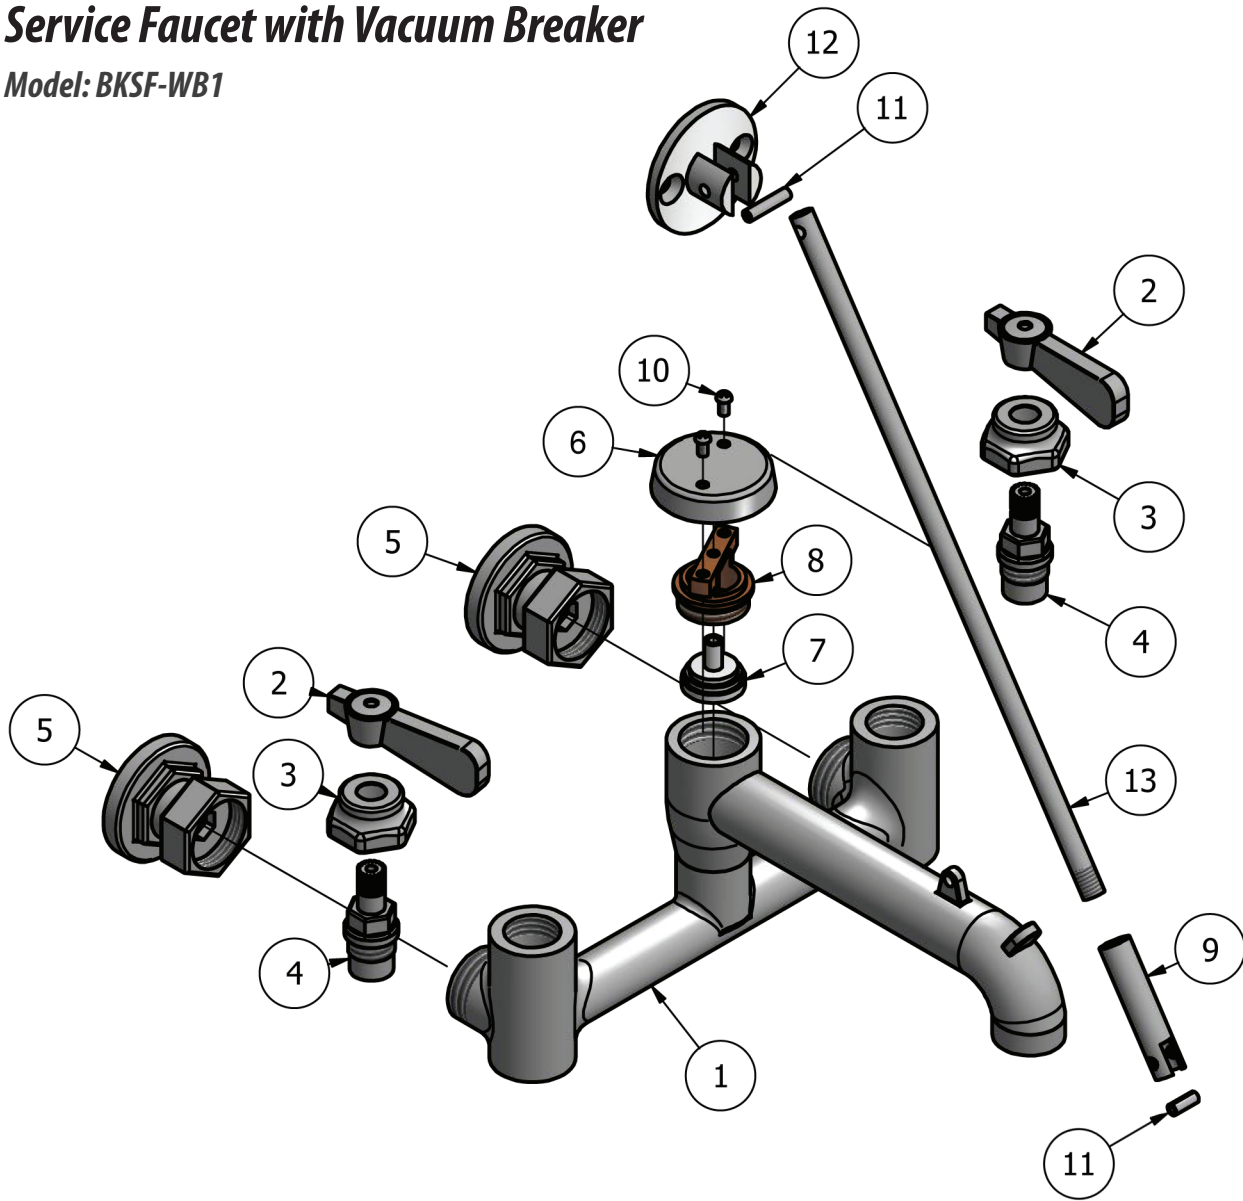

Use your smart phone to scan the above QR code to visit our website: www.bk-resources.com

Service Faucet with Vacuum Breaker

Model: BKSF-WB1

Product Specifications:

- Wall Bracket Included
- Integral Bucket Holder on Spout
- Garden Hose Threading on Spout
- Integral Check Valves
- 1/4 turn ceramic valves
- 1/2" NPS female inlets

Features:

- Integral Vacuum Breaker

Service Faucet with Vacuum Breaker

Model: BKSF-WB1

Exploded Parts Detail:

Diagram #	Quantity	Part Number	Description
1	1	BKSF-WB1	Faucet Body
2	2	BKF-SBH	Handle Assembly
3	1	BKF-Bonnet	Valve Bonnet
4	2	BKF-(HV/CV)-G	Valve
5	2	BKF-ESC	Escutcheon
6	1	BKSF-VBC	Vac Breaker Cap
7	1	BKSF-VBS	Vac Breaker Seal

Diagram #	Quantity	Part Number	Description
8	1	BKSF-VBS	Vac Breaker
9	1	BKSF-VS	Wall Support Sleeve
10	1	BKSF-WSS	Vac Cap Screw
11	2	BKSF-VCS	Pin
12	1	BKSF-WB	Wall Bracket
13	1	BKSF-WB-R	Wall Support Rod