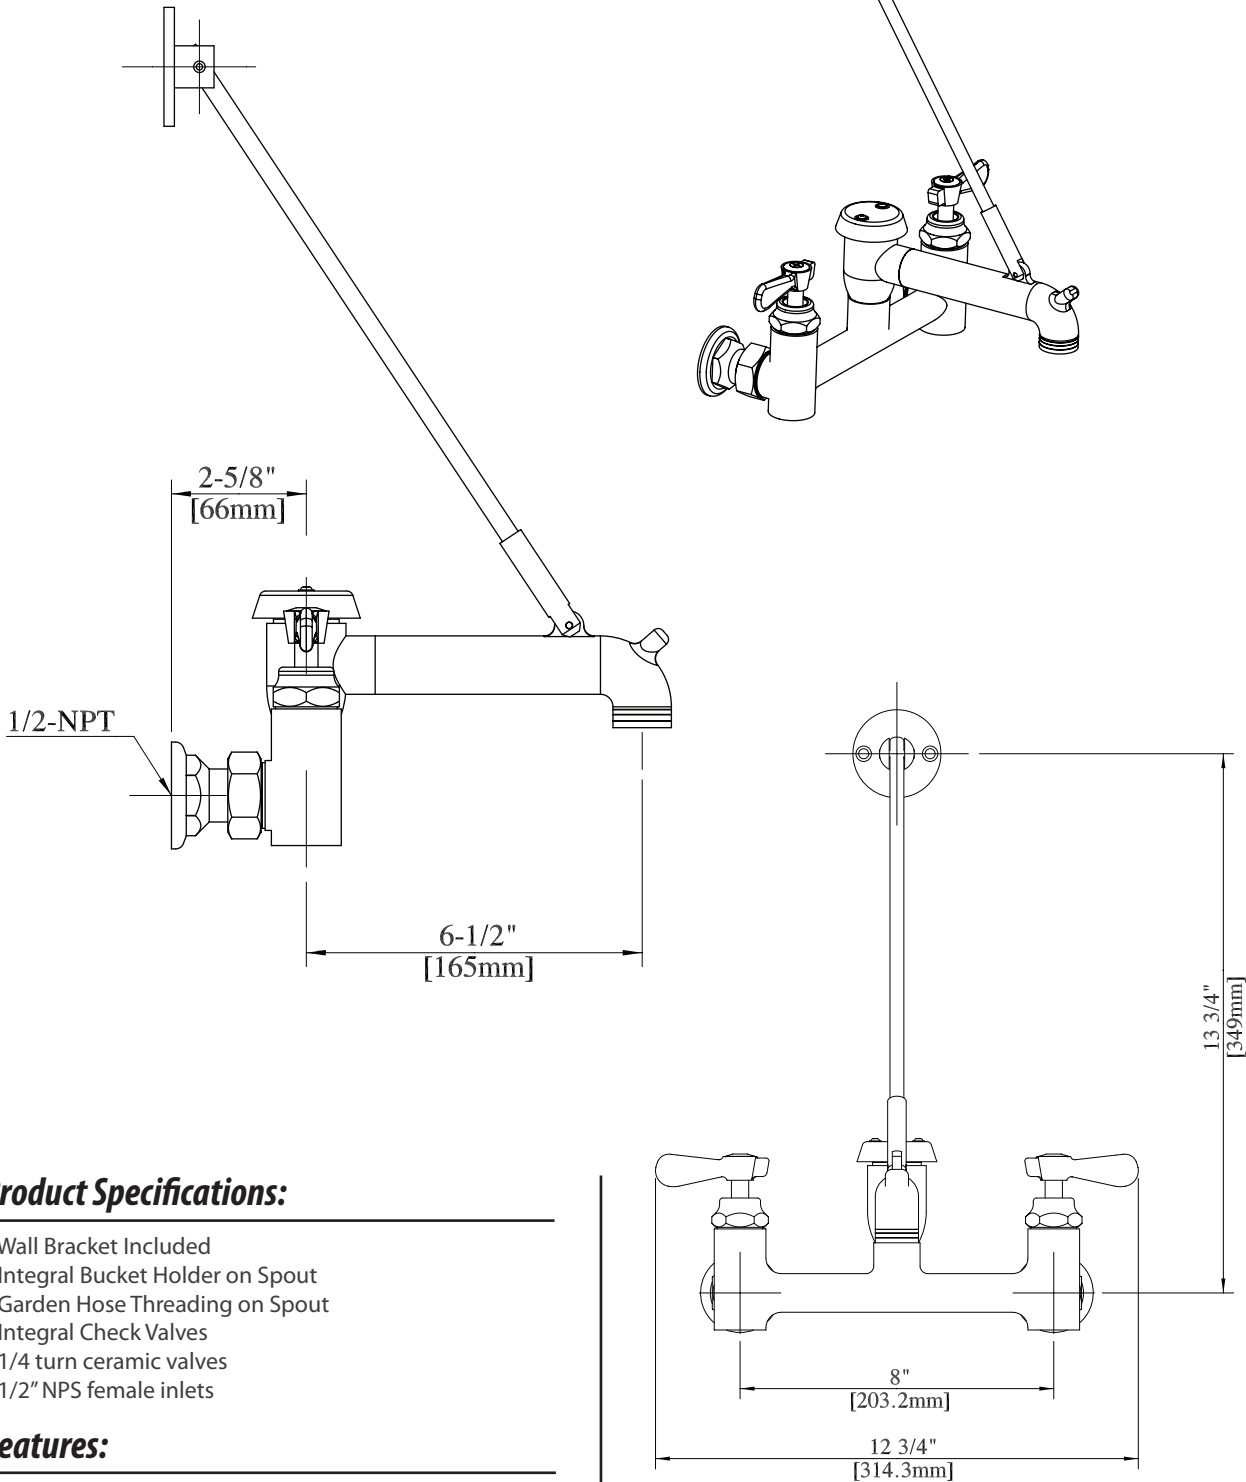

Use your smart phone to scan the above QR code to visit our website: www.bk-resources.com

Service Faucet with Vacuum Breaker

Model: BKSF-WB1

Product Specifications:

- Wall Bracket Included
- Integral Bucket Holder on Spout
- Garden Hose Threading on Spout
- Integral Check Valves
- 1/4 turn ceramic valves
- 1/2" NPS female inlets

Features:

- Integral Vacuum Breaker

Service Faucet with Vacuum Breaker

Model: BKSF-WB1

Exploded Parts Detail:

Diagram #	Quantity	Part Number	Description
1	1	BKSF-WB1	Faucet Body
2	2	BKF-SBH	Handle Assembly
3	1	BKF-Bonnet	Valve Bonnet
4	2	BKF-(HV/CV)-G	Valve
5	2	BKF-ESC	Escutcheon
6	1	BKSF-VBC	Vac Breaker Cap
7	1	BKSF-VBS	Vac Breaker Seal

Diagram #	Quantity	Part Number	Description
8	1	BKSF-VBS	Vac Breaker
9	1	BKSF-VS	Wall Support Sleeve
10	1	BKSF-WSS	Vac Cap Screw
11	2	BKSF-VCS	Pin
12	1	BKSF-WB	Wall Bracket
13	1	BKSF-WB-R	Wall Support Rod