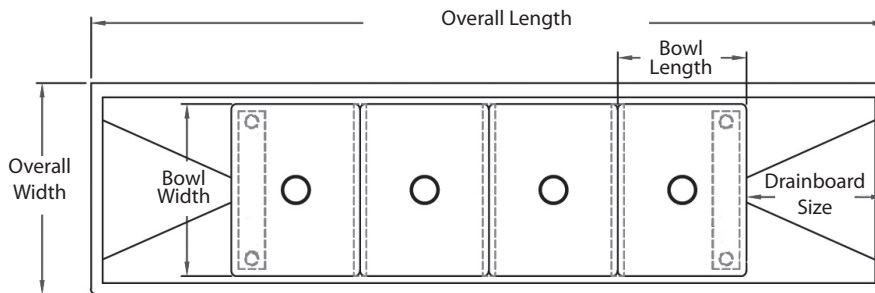

Four Compartment Stainless Steel Compartment Sinks

Use your smart phone to scan the above QR code to visit our website:
www.bk-resources.com

Certifications:

Features:

- 18" Drainboards
- Accommodates 8" On Center Faucets
- Drains Included
- 9 3/4" Backsplash

Material:

- T-304 18 ga. Stainless Steel Deck & Bowls
- 1 5/8" Galvanized Legs
- Adjustable High Impact Corrosion Resistant Feet

Options:

- Pre-Rinse Units & Faucets
- Lever Drains
- Upgraded Bullet Feet
- Upgrade to S/S Legs & Bracing

Part Number	Overall Dim. (l x w)	Bowl Dim. (l x w x d)	Sets of Faucet Holes	Drainboard Size
BKS-4-1620-14-18T	100" x 25 13/16"	16" x 20" x 14"	2	18"

PRODUCT DATA SHEET

BK RESOURCES