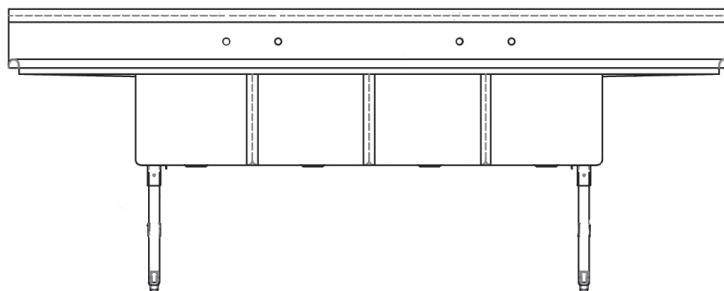

Four Compartment Stainless Steel Compartment Sinks

Use your smart phone to scan the above QR code to visit our website:
www.bk-resources.com

Certifications:

Features:

- 18" Drainboards
- Accommodates 8" On Center Faucets
- Drains Included
- 9 3/4" Backsplash

Material:

- T-304 18 ga. Stainless Steel Deck & Bowls
- 1 5/8" Galvanized Legs
- Adjustable High Impact Corrosion Resistant Feet

Options:

- Pre-Rinse Units & Faucets
- Lever Drains
- Upgraded Bullet Feet
- Upgrade to S/S Legs & Bracing

Part Number	Overall Dim. (l x w)	Bowl Dim. (l x w x d)	Sets of Faucet Holes	Drainboard Size
BKS-4-1620-14-18T	100" x 25 13/16"	16" x 20" x 14"	2	18"

PRODUCT DATA SHEET

BK RESOURCES