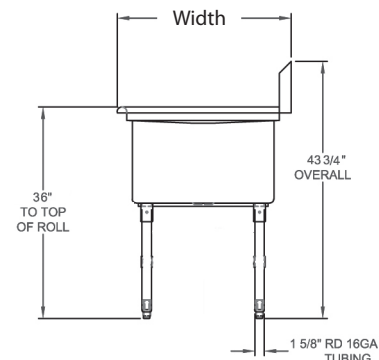

Four Compartment Stainless Steel Compartment Sinks

Use your smart phone to scan the above QR code to visit our website:
www.bk-resources.com

Certifications:

Features:

- 18" Drainboards
- Accommodates 8" On Center Faucets
- Drains Included
- 9 3/4" Backsplash

Material:

- T-304 18 ga. Stainless Steel Deck & Bowls
- 1 5/8" Galvanized Legs
- Adjustable High Impact Corrosion Resistant Feet

Options:

- Pre-Rinse Units & Faucets
- Lever Drains
- Upgraded Bullet Feet
- Upgrade to S/S Legs & Bracing

Part Number	Overall Dim. (l x w)	Bowl Dim. (l x w x d)	Sets of Faucet Holes	Drainboard Size
BKS-4-1620-14-18T	100" x 25 13/16"	16" x 20" x 14"	2	18"

PRODUCT DATA SHEET

BK RESOURCES