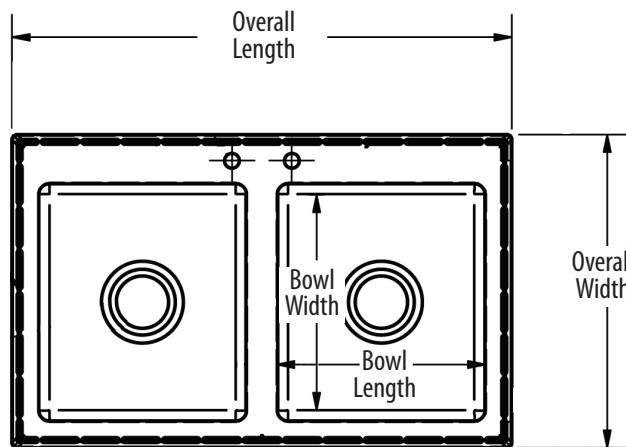

### Features:

- Includes (2) BKDR-4 Drain
- Faucet Holes 4" O.C.

### Material:

- T-304 14 ga. Stainless Steel Deck
- T-304 18 ga. Stainless Steel Bowl

### Options:

- Upgrade to Heavy Duty Faucets
- Wrist Blades
- "P-G" Includes BKD-3G-G Lead-Free Faucet

Part Number	Unit Size (l x w x d)	Bowl Size (l x w x d)	Included Faucet	Recommended Cutout Size (l x w)
BK-DIS-1416-2	33 3/8" x 21" x 10"	14" x 16" x 10"	-	20" x 32 1/8"
BK-DIS-1416-2-P-G	33 3/8" x 21" x 10"	14" x 16" x 10"	BKD-8G-G	20" x 32 1/8"