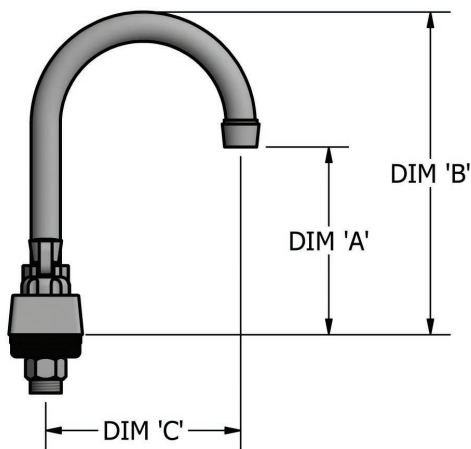

Use your smart phone to scan the above QR code to visit our website: www.bk-resources.com

4" Deck Mount Stainless Steel Faucet with Gooseneck Spout

Model: EVO-4DM-XG

Product Specifications:

- T-304 Cast Stainless Steel
- 1/4 Turn Ceramic Cartridges
- Color Coded Hot & Cold Indicators
- Double O-Ring Spout Seal
- Chrome Plated Metal Cover
- Integral Check Valve
- Lead Free Compliant
- 10 Year Warranty

Product Detail:

Model Number	DIM. A	DIM. B	DIM. C
EVO-4DM-4G	5.19"	9.06"	4.75"
EVO-4DM-5G	6.56"	10.31"	6.38"
EVO-4DM-8G	7.50"	12.38"	9.50"

Certifications:

PRODUCT SPECIFICATION SHEET

RESOURCES

4" Deck Mount Stainless Steel Faucet with Gooseneck Spout

Model: EVO-4DM-XG

Exploded Parts Detail:

Diagram #	Quantity	Part Number	Description
1	2	EVO-4DM-HANDLE	Handle
2	2	EVO-4DM-BONNET	Valve Bonnet
3	2	EVO-4DM-VALVE	Ceramic Valve
4	1	EVO-4DM-BODY	Faucet Body
5	2	EVO-4DM-MN	Mounting Nut
6	2	EVO-4DM-CF	Compression Fitting
7	2	EVO-4DM-CN	Compression Nut