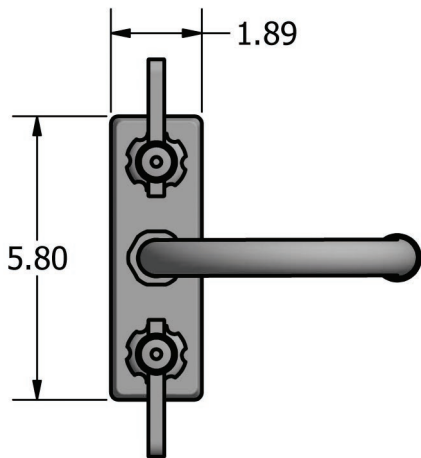

Use your smart phone to scan the above QR code to visit our website: www.bk-resources.com

4" Deck Mount Stainless Steel Faucet with Gooseneck Spout

Model: EVO-4DM-XG

Product Specifications:

- T-304 Cast Stainless Steel
- 1/4 Turn Ceramic Cartridges
- Color Coded Hot & Cold Indicators
- Double O-Ring Spout Seal
- Chrome Plated Metal Cover
- Integral Check Valve
- Lead Free Compliant
- 10 Year Warranty

Product Detail:

Model Number	DIM. A	DIM. B	DIM. C
EVO-4DM-4G	5.19"	9.06"	4.75"
EVO-4DM-5G	6.56"	10.31"	6.38"
EVO-4DM-8G	7.50"	12.38"	9.50"

Certifications:

PRODUCT SPECIFICATION SHEET

RESOURCES

4" Deck Mount Stainless Steel Faucet with Gooseneck Spout

Model: EVO-4DM-XG

Exploded Parts Detail:

Diagram #	Quantity	Part Number	Description
1	2	EVO-4DM-HANDLE	Handle
2	2	EVO-4DM-BONNET	Valve Bonnet
3	2	EVO-4DM-VALVE	Ceramic Valve
4	1	EVO-4DM-BODY	Faucet Body
5	2	EVO-4DM-MN	Mounting Nut
6	2	EVO-4DM-CF	Compression Fitting
7	2	EVO-4DM-CN	Compression Nut