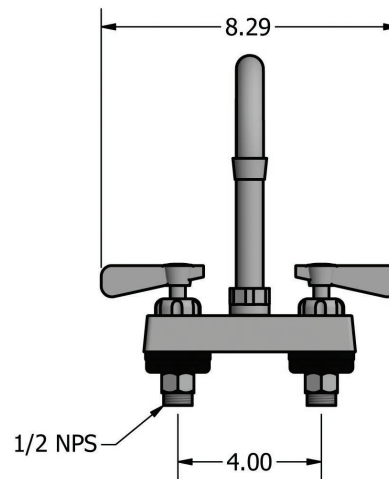

Use your smart phone to scan the above QR code to visit our website: www.bk-resources.com

4" Deck Mount Stainless Steel Faucet with Gooseneck Spout

Model: EVO-4DM-XG

Product Specifications:

- T-304 Cast Stainless Steel
- 1/4 Turn Ceramic Cartridges
- Color Coded Hot & Cold Indicators
- Double O-Ring Spout Seal
- Chrome Plated Metal Cover
- Integral Check Valve
- Lead Free Compliant
- 10 Year Warranty

Product Detail:

Model Number	DIM. A	DIM. B	DIM. C
EVO-4DM-4G	5.19"	9.06"	4.75"
EVO-4DM-5G	6.56"	10.31"	6.38"
EVO-4DM-8G	7.50"	12.38"	9.50"

Certifications:

PRODUCT SPECIFICATION SHEET

RESOURCES

4" Deck Mount Stainless Steel Faucet with Gooseneck Spout

Model: EVO-4DM-XG

Exploded Parts Detail:

Diagram #	Quantity	Part Number	Description
1	2	EVO-4DM-HANDLE	Handle
2	2	EVO-4DM-BONNET	Valve Bonnet
3	2	EVO-4DM-VALVE	Ceramic Valve
4	1	EVO-4DM-BODY	Faucet Body
5	2	EVO-4DM-MN	Mounting Nut
6	2	EVO-4DM-CF	Compression Fitting
7	2	EVO-4DM-CN	Compression Nut