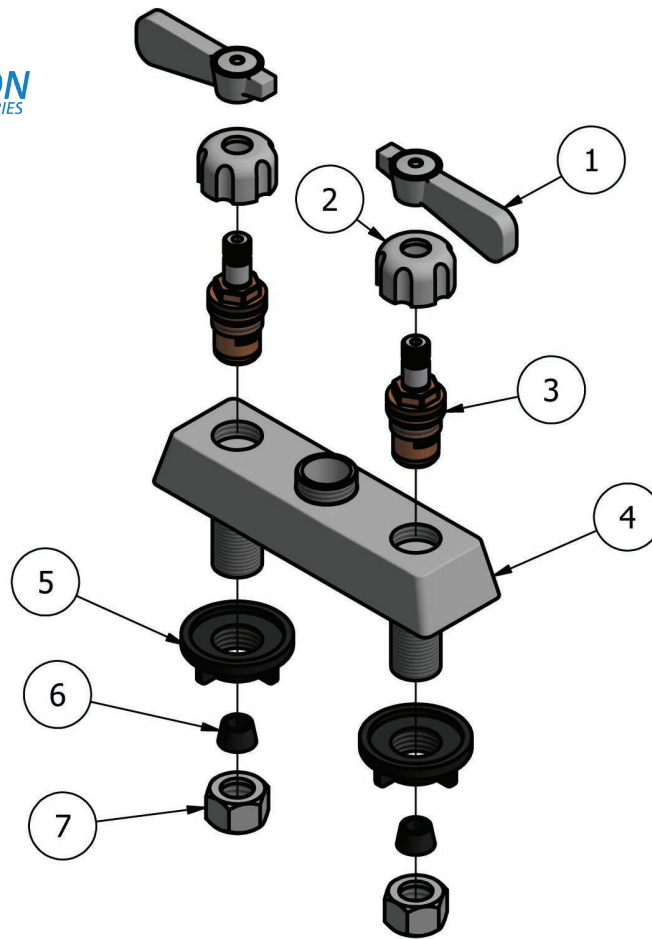

Use your smart phone to scan the above QR code to visit our website: www.bk-resources.com

4" Deck Mount Stainless Steel Faucet with Gooseneck Spout

Model: EVO-4DM-XG

Product Specifications:

- T-304 Cast Stainless Steel
- 1/4 Turn Ceramic Cartridges
- Color Coded Hot & Cold Indicators
- Double O-Ring Spout Seal
- Chrome Plated Metal Cover
- Integral Check Valve
- Lead Free Compliant
- 10 Year Warranty

Product Detail:

Model Number	DIM. A	DIM. B	DIM. C
EVO-4DM-4G	5.19"	9.06"	4.75"
EVO-4DM-5G	6.56"	10.31"	6.38"
EVO-4DM-8G	7.50"	12.38"	9.50"

Certifications:

PRODUCT SPECIFICATION SHEET

RESOURCES

4" Deck Mount Stainless Steel Faucet with Gooseneck Spout

Model: EVO-4DM-XG

Exploded Parts Detail:

Diagram #	Quantity	Part Number	Description
1	2	EVO-4DM-HANDLE	Handle
2	2	EVO-4DM-BONNET	Valve Bonnet
3	2	EVO-4DM-VALVE	Ceramic Valve
4	1	EVO-4DM-BODY	Faucet Body
5	2	EVO-4DM-MN	Mounting Nut
6	2	EVO-4DM-CF	Compression Fitting
7	2	EVO-4DM-CN	Compression Nut