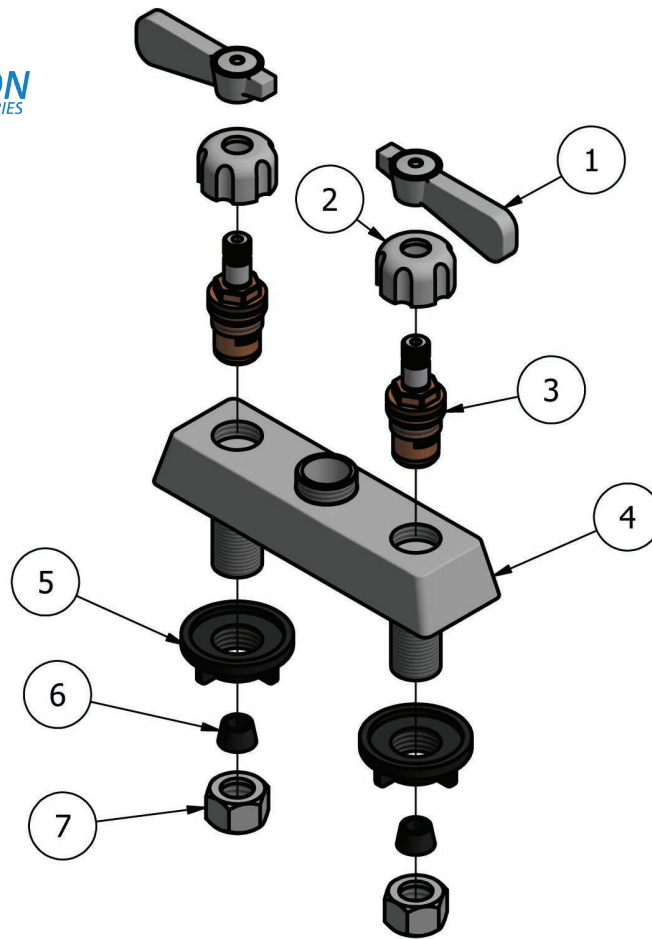

### Product Specifications:

- T-304 Cast Stainless Steel
- 1/4 Turn Ceramic Cartridges
- Color Coded Hot & Cold Indicators
- Double O-Ring Spout Seal
- Chrome Plated Metal Cover
- Integral Check Valve
- Lead Free Compliant
- 10 Year Warranty

# 4" Deck Mount Stainless Steel Faucet with Swing Spout

Model: EVO-4DM

### Exploded Parts Detail:

Diagram #	Quantity	Part Number	Description
1	2	EVO-4DM-HANDLE	Handle
2	2	EVO-4DM-BONNET	Valve Bonnet
3	2	EVO-4DM-VALVE	Ceramic Valve
4	1	EVO-4DM-BODY	Faucet Body
5	2	EVO-4DM-MN	Mounting Nut
6	2	EVO-4DM-CF	Compression Fitting
7	2	EVO-4DM-CN	Compression Nut