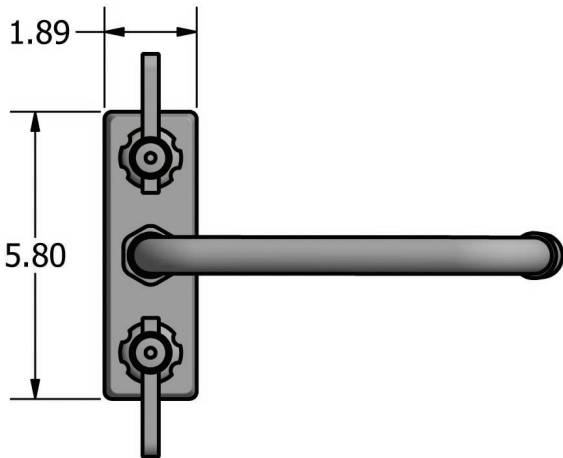

# 4" Deck Mount Stainless Steel Faucet with Swing Spout

Model: EVO-4DM

### Product Detail:

Model Number	DIM. A	DIM. B	DIM. C
EVO-4DM-6	1.69"	4.31"	6"
EVO-4DM-8	1.94"	4.63"	8"
EVO-4DM-10	2.25"	4.88"	10"
EVO-4DM-12	2.00"	4.69"	12"
EVO-4DM-14	2.88"	5.56"	14"
EVO-4DM-16	2.38"	5.13"	16"

### Product Specifications:

- T-304 Cast Stainless Steel
- 1/4 Turn Ceramic Cartridges
- Color Coded Hot & Cold Indicators
- Double O-Ring Spout Seal
- Chrome Plated Metal Cover
- Integral Check Valve
- Lead Free Compliant
- 10 Year Warranty