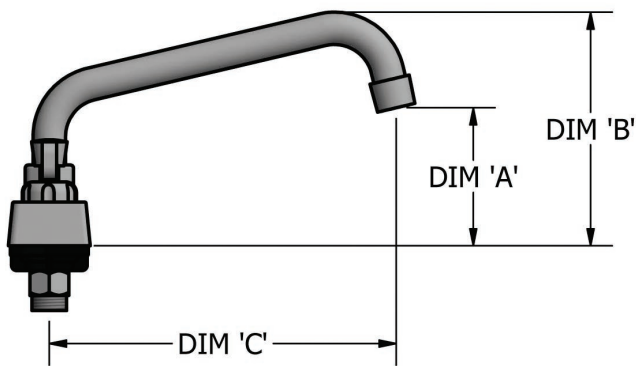

# 4" Deck Mount Stainless Steel Faucet with Swing Spout

Model: EVO-4DM

### Product Detail:

Model Number	DIM. A	DIM. B	DIM. C
EVO-4DM-6	1.69"	4.31"	6"
EVO-4DM-8	1.94"	4.63"	8"
EVO-4DM-10	2.25"	4.88"	10"
EVO-4DM-12	2.00"	4.69"	12"
EVO-4DM-14	2.88"	5.56"	14"
EVO-4DM-16	2.38"	5.13"	16"

### Product Specifications:

- T-304 Cast Stainless Steel
- 1/4 Turn Ceramic Cartridges
- Color Coded Hot & Cold Indicators
- Double O-Ring Spout Seal
- Chrome Plated Metal Cover
- Integral Check Valve
- Lead Free Compliant
- 10 Year Warranty