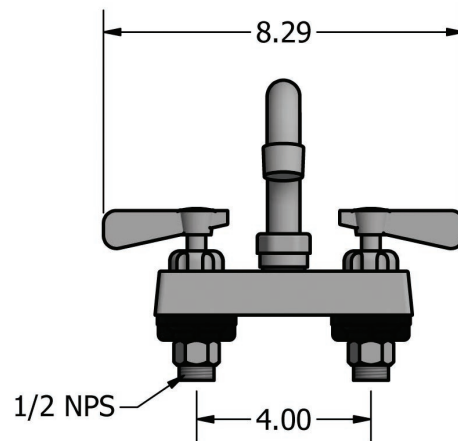

# 4" Deck Mount Stainless Steel Faucet with Swing Spout

Model: EVO-4DM

### Product Detail:

Model Number	DIM. A	DIM. B	DIM. C
EVO-4DM-6	1.69"	4.31"	6"
EVO-4DM-8	1.94"	4.63"	8"
EVO-4DM-10	2.25"	4.88"	10"
EVO-4DM-12	2.00"	4.69"	12"
EVO-4DM-14	2.88"	5.56"	14"
EVO-4DM-16	2.38"	5.13"	16"

### Product Specifications:

- T-304 Cast Stainless Steel
- 1/4 Turn Ceramic Cartridges
- Color Coded Hot & Cold Indicators
- Double O-Ring Spout Seal
- Chrome Plated Metal Cover
- Integral Check Valve
- Lead Free Compliant
- 10 Year Warranty

### Exploded Parts Detail:

Diagram #	Quantity	Part Number	Description
1	2	EVO-4DM-HANDLE	Handle
2	2	EVO-4DM-BONNET	Valve Bonnet
3	2	EVO-4DM-VALVE	Ceramic Valve
4	1	EVO-4DM-BODY	Faucet Body
5	2	EVO-4DM-MN	Mounting Nut
6	2	EVO-4DM-CF	Compression Fitting
7	2	EVO-4DM-CN	Compression Nut