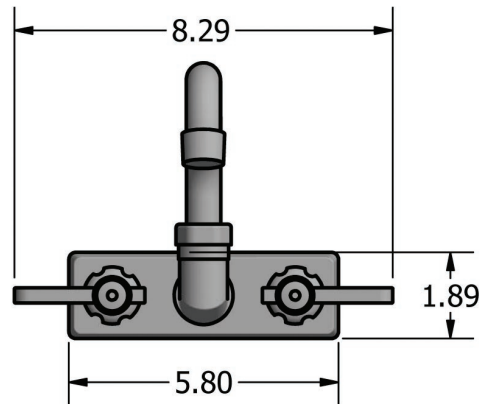

Use your smart phone to scan the above QR code to visit our website: www.bk-resources.com

4" Splash Mount Stainless Steel Faucet with Swing Spout

Model: EVO-4SM

Product Specifications:

- T-304 Cast Stainless Steel
- 1/4 Turn Ceramic Cartridges
- Color Coded Hot & Cold Indicators
- Double O-Ring Spout Seal
- Chrome Plated Metal Cover
- Integral Check Valve
- Lead Free Compliant
- 10 Year Warranty

Product Detail:

Model Number	DIM. A	DIM. B	DIM. C
EVO-4SM-6	1.69"	4.25"	6"
EVO-4SM-8	1.94"	4.63"	8"
EVO-4SM-10	2.25"	4.88"	10"
EVO-4SM-12	2.00"	4.69"	12"
EVO-4SM-14	2.88"	5.56"	14"
EVO-4SM-16	2.38"	5.13"	16"

Certifications:

PRODUCT SPECIFICATION SHEET

RESOURCES

4" Splash Mount Stainless Steel Faucet with Swing Spout

Model: EVO-4SM

Exploded Parts Detail:

Diagram #	Quantity	Part Number	Description
1	2	EVO-4SM-HANDLE	Handle
2	2	EVO-4SM-BONNET	Valve Bonnet
3	2	EVO-4SM-VALVE	Ceramic Valve
4	1	EVO-4SM-BODY	Faucet Body
5	2	EVO-4SM-MN	Mounting Nut
6	2	EVO-4SM-CF	Compression Fitting
7	2	EVO-4SM-CN	Compression Nut