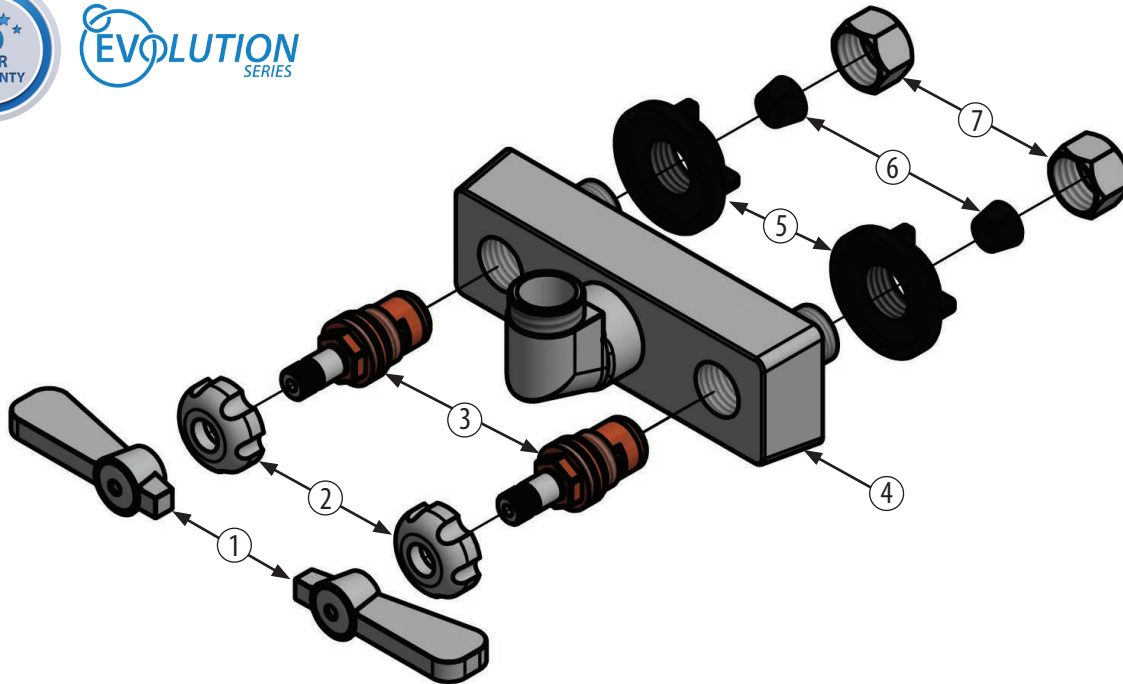

Use your smart phone to scan the above QR code to visit our website: www.bk-resources.com

4" Splash Mount Stainless Steel Faucet with Swing Spout

Model: EVO-4SM

Product Specifications:

- T-304 Cast Stainless Steel
- 1/4 Turn Ceramic Cartridges
- Color Coded Hot & Cold Indicators
- Double O-Ring Spout Seal
- Chrome Plated Metal Cover
- Integral Check Valve
- Lead Free Compliant
- 10 Year Warranty

Product Detail:

Model Number	DIM. A	DIM. B	DIM. C
EVO-4SM-6	1.69"	4.25"	6"
EVO-4SM-8	1.94"	4.63"	8"
EVO-4SM-10	2.25"	4.88"	10"
EVO-4SM-12	2.00"	4.69"	12"
EVO-4SM-14	2.88"	5.56"	14"
EVO-4SM-16	2.38"	5.13"	16"

Certifications:

PRODUCT SPECIFICATION SHEET

RESOURCES

4" Splash Mount Stainless Steel Faucet with Swing Spout

Model: EVO-4SM

Exploded Parts Detail:

Diagram #	Quantity	Part Number	Description
1	2	EVO-4SM-HANDLE	Handle
2	2	EVO-4SM-BONNET	Valve Bonnet
3	2	EVO-4SM-VALVE	Ceramic Valve
4	1	EVO-4SM-BODY	Faucet Body
5	2	EVO-4SM-MN	Mounting Nut
6	2	EVO-4SM-CF	Compression Fitting
7	2	EVO-4SM-CN	Compression Nut