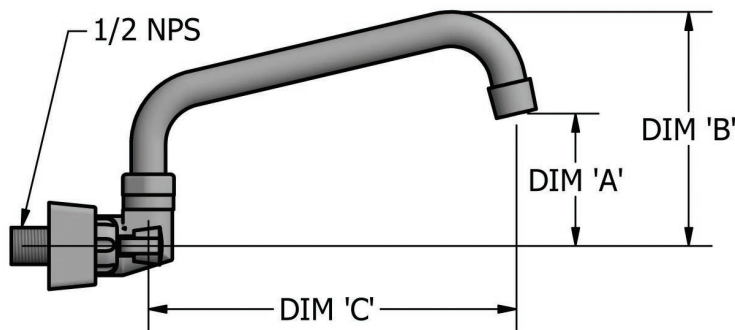

Use your smart phone to scan the above QR code to visit our website: www.bk-resources.com

4" Splash Mount Stainless Steel Faucet with Swing Spout

Model: EVO-4SM

Product Specifications:

- T-304 Cast Stainless Steel
- 1/4 Turn Ceramic Cartridges
- Color Coded Hot & Cold Indicators
- Double O-Ring Spout Seal
- Chrome Plated Metal Cover
- Integral Check Valve
- Lead Free Compliant
- 10 Year Warranty

Product Detail:

Model Number	DIM. A	DIM. B	DIM. C
EVO-4SM-6	1.69"	4.25"	6"
EVO-4SM-8	1.94"	4.63"	8"
EVO-4SM-10	2.25"	4.88"	10"
EVO-4SM-12	2.00"	4.69"	12"
EVO-4SM-14	2.88"	5.56"	14"
EVO-4SM-16	2.38"	5.13"	16"

Certifications:

PRODUCT SPECIFICATION SHEET

RESOURCES

4" Splash Mount Stainless Steel Faucet with Swing Spout

Model: EVO-4SM

Exploded Parts Detail:

Diagram #	Quantity	Part Number	Description
1	2	EVO-4SM-HANDLE	Handle
2	2	EVO-4SM-BONNET	Valve Bonnet
3	2	EVO-4SM-VALVE	Ceramic Valve
4	1	EVO-4SM-BODY	Faucet Body
5	2	EVO-4SM-MN	Mounting Nut
6	2	EVO-4SM-CF	Compression Fitting
7	2	EVO-4SM-CN	Compression Nut