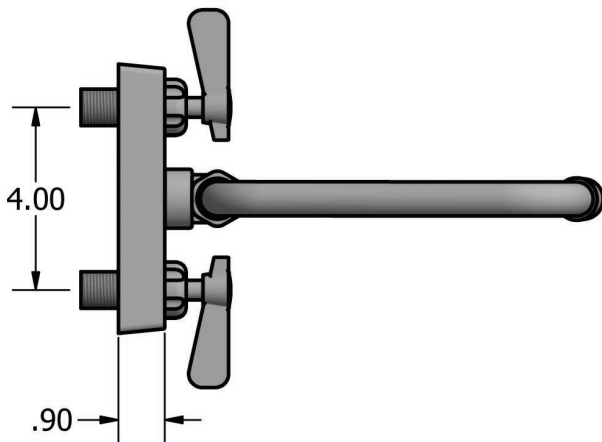

Use your smart phone to scan the above QR code to visit our website: www.bk-resources.com

4" Splash Mount Stainless Steel Faucet with Swing Spout

Model: EVO-4SM

Product Specifications:

- T-304 Cast Stainless Steel
- 1/4 Turn Ceramic Cartridges
- Color Coded Hot & Cold Indicators
- Double O-Ring Spout Seal
- Chrome Plated Metal Cover
- Integral Check Valve
- Lead Free Compliant
- 10 Year Warranty

Product Detail:

Model Number	DIM. A	DIM. B	DIM. C
EVO-4SM-6	1.69"	4.25"	6"
EVO-4SM-8	1.94"	4.63"	8"
EVO-4SM-10	2.25"	4.88"	10"
EVO-4SM-12	2.00"	4.69"	12"
EVO-4SM-14	2.88"	5.56"	14"
EVO-4SM-16	2.38"	5.13"	16"

Certifications:

PRODUCT SPECIFICATION SHEET

RESOURCES

4" Splash Mount Stainless Steel Faucet with Swing Spout

Model: EVO-4SM

Exploded Parts Detail:

Diagram #	Quantity	Part Number	Description
1	2	EVO-4SM-HANDLE	Handle
2	2	EVO-4SM-BONNET	Valve Bonnet
3	2	EVO-4SM-VALVE	Ceramic Valve
4	1	EVO-4SM-BODY	Faucet Body
5	2	EVO-4SM-MN	Mounting Nut
6	2	EVO-4SM-CF	Compression Fitting
7	2	EVO-4SM-CN	Compression Nut