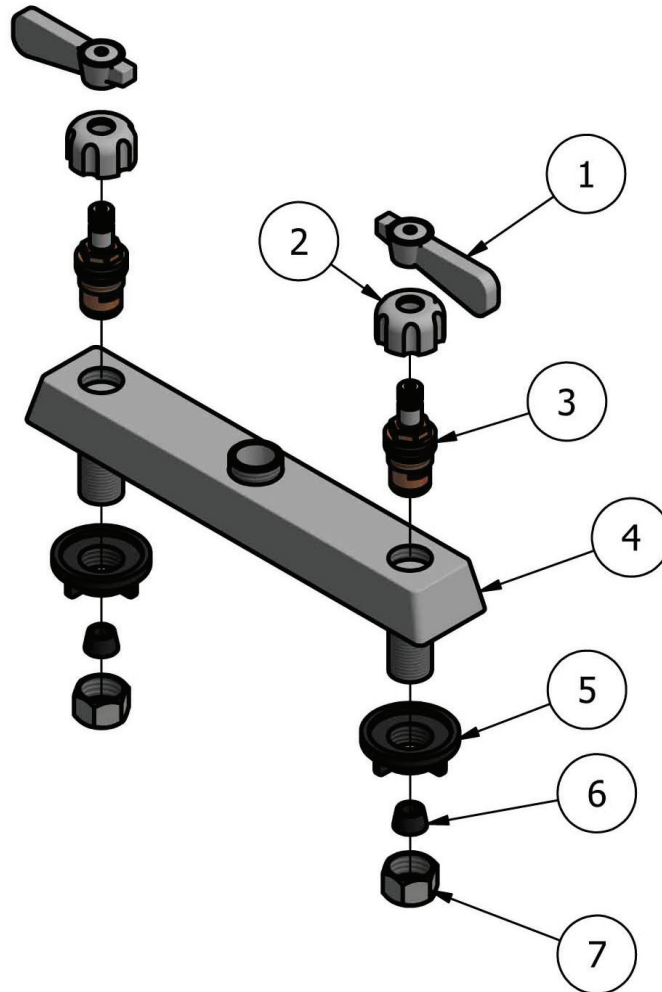

### Product Specifications:

- T-304 Cast Stainless Steel
- 1/4 Turn Ceramic Cartridges
- Color Coded Hot & Cold Indicators
- Double O-Ring Spout Seal
- Chrome Plated Metal Cover
- Integral Check Valve
- Lead Free Compliant
- 10 Year Warranty

### Product Detail:

Model Number	DIM. A	DIM. B	DIM. C
EVO-8DM-4G	5.19"	9.06"	4.75"
EVO-8DM-5G	6.56"	10.31"	6.38"
EVO-8DM-8G	7.50"	12.38"	9.50"

# 8" Deck Mount Stainless Steel Faucet with Gooseneck Spout

Model: EVO-8DM-XG

### Exploded Parts Detail:

Diagram #	Quantity	Part Number	Description
1	2	EVO-8DM-HANDLE	Handle
2	1	EVO-8DM-BONNET	Valve Bonnet
3	1	EVO-8DM-VALVE	Ceramic Valve
4	1	EVO-8DM-BODY	Faucet Body
5	1	EVO-8DM-MN	Mounting Nut
6	2	EVO-8DM-CF	Compression Fitting
7	2	EVO-8DM-CN	Compression Nut