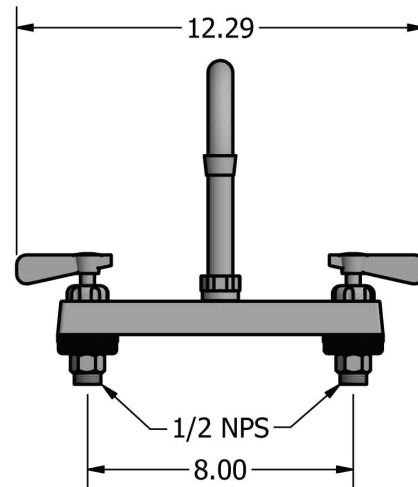

# 8" Deck Mount Stainless Steel Faucet with Gooseneck Spout

Model: EVO-8DM-XG

### Product Specifications:

- T-304 Cast Stainless Steel
- 1/4 Turn Ceramic Cartridges
- Color Coded Hot & Cold Indicators
- Double O-Ring Spout Seal
- Chrome Plated Metal Cover
- Integral Check Valve
- Lead Free Compliant
- 10 Year Warranty

### Product Detail:

Model Number	DIM. A	DIM. B	DIM. C
EVO-8DM-4G	5.19"	9.06"	4.75"
EVO-8DM-5G	6.56"	10.31"	6.38"
EVO-8DM-8G	7.50"	12.38"	9.50"

### Exploded Parts Detail:

Diagram #	Quantity	Part Number	Description
1	2	EVO-8DM-HANDLE	Handle
2	1	EVO-8DM-BONNET	Valve Bonnet
3	1	EVO-8DM-VALVE	Ceramic Valve
4	1	EVO-8DM-BODY	Faucet Body
5	1	EVO-8DM-MN	Mounting Nut
6	2	EVO-8DM-CF	Compression Fitting
7	2	EVO-8DM-CN	Compression Nut