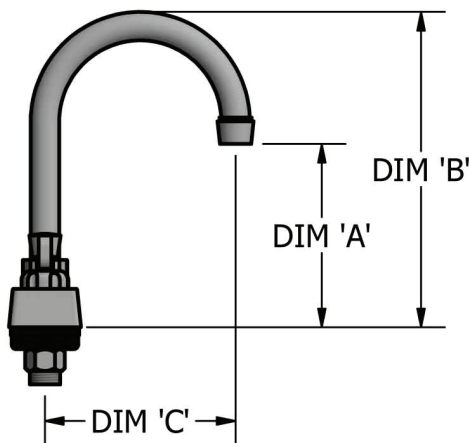

# 8" Deck Mount Stainless Steel Faucet with Gooseneck Spout

Model: EVO-8DM-XG

### Product Specifications:

- T-304 Cast Stainless Steel
- 1/4 Turn Ceramic Cartridges
- Color Coded Hot & Cold Indicators
- Double O-Ring Spout Seal
- Chrome Plated Metal Cover
- Integral Check Valve
- Lead Free Compliant
- 10 Year Warranty

### Product Detail:

Model Number	DIM. A	DIM. B	DIM. C
EVO-8DM-4G	5.19"	9.06"	4.75"
EVO-8DM-5G	6.56"	10.31"	6.38"
EVO-8DM-8G	7.50"	12.38"	9.50"

### Exploded Parts Detail:

Diagram #	Quantity	Part Number	Description
1	2	EVO-8DM-HANDLE	Handle
2	1	EVO-8DM-BONNET	Valve Bonnet
3	1	EVO-8DM-VALVE	Ceramic Valve
4	1	EVO-8DM-BODY	Faucet Body
5	1	EVO-8DM-MN	Mounting Nut
6	2	EVO-8DM-CF	Compression Fitting
7	2	EVO-8DM-CN	Compression Nut