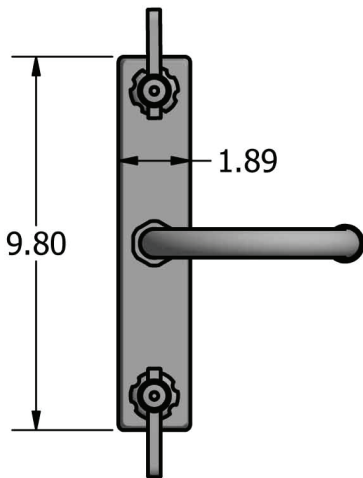

# 8" Deck Mount Stainless Steel Faucet with Gooseneck Spout

Model: EVO-8DM-XG

### Product Specifications:

- T-304 Cast Stainless Steel
- 1/4 Turn Ceramic Cartridges
- Color Coded Hot & Cold Indicators
- Double O-Ring Spout Seal
- Chrome Plated Metal Cover
- Integral Check Valve
- Lead Free Compliant
- 10 Year Warranty

### Product Detail:

Model Number	DIM. A	DIM. B	DIM. C
EVO-8DM-4G	5.19"	9.06"	4.75"
EVO-8DM-5G	6.56"	10.31"	6.38"
EVO-8DM-8G	7.50"	12.38"	9.50"