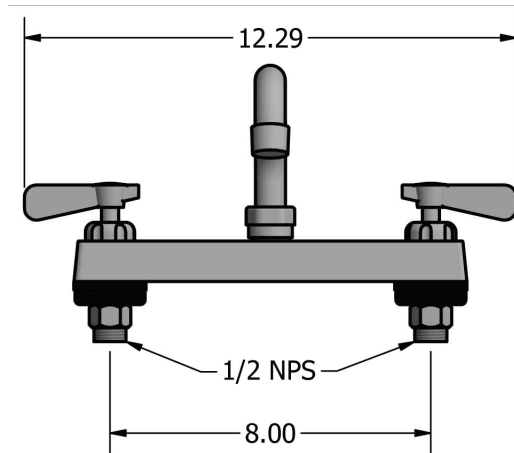

Use your smart phone to scan the above QR code to visit our website: www.bk-resources.com

8" Deck Mount Stainless Steel Faucet with Swing Spout

Model: EVO-8DM

Product Specifications:

- T-304 Cast Stainless Steel
- 1/4 Turn Ceramic Cartridges
- Color Coded Hot & Cold Indicators
- Double O-Ring Spout Seal
- Chrome Plated Metal Cover
- Integral Check Valve
- Lead Free Compliant
- 10 Year Warranty

Product Detail:

Model Number	DIM. A	DIM. B	DIM. C
EVO-8DM-6	1.69"	4.31"	6"
EVO-8DM-8	1.94"	4.63"	8"
EVO-8DM-10	2.25"	4.88"	10"
EVO-8DM-12	2.00"	4.69"	12"
EVO-8DM-14	2.88"	5.56"	14"
EVO-8DM-16	2.38"	5.13"	16"

Certifications:

PRODUCT SPECIFICATION SHEET

RESOURCES

8" Deck Mount Stainless Steel Faucet with Swing Spout

Model: EVO-8DM

Exploded Parts Detail:

Diagram #	Quantity	Part Number	Description
1	2	EVO-8DM-HANDLE	Handle
2	2	EVO-8DM-BONNET	Valve Bonnet
3	2	EVO-8DM-VALVE	Ceramic Valve
4	1	EVO-8DM-BODY	Faucet Body
5	2	EVO-8DM-MN	Mounting Nut
6	2	EVO-8DM-CF	Compression Fitting
7	2	EVO-8DM-CN	Compression Nut