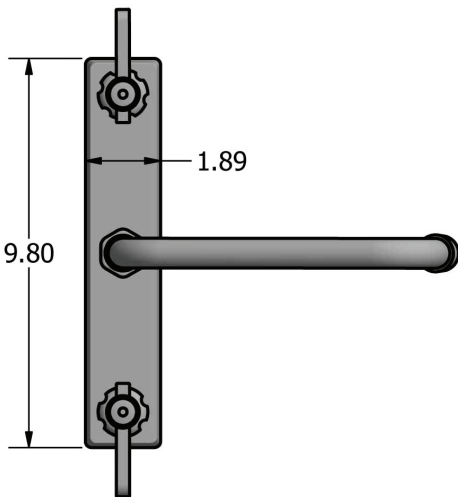

Use your smart phone to scan the above QR code to visit our website: www.bk-resources.com

8" Deck Mount Stainless Steel Faucet with Swing Spout

Model: EVO-8DM

Product Specifications:

- T-304 Cast Stainless Steel
- 1/4 Turn Ceramic Cartridges
- Color Coded Hot & Cold Indicators
- Double O-Ring Spout Seal
- Chrome Plated Metal Cover
- Integral Check Valve
- Lead Free Compliant
- 10 Year Warranty

Product Detail:

Model Number	DIM. A	DIM. B	DIM. C
EVO-8DM-6	1.69"	4.31"	6"
EVO-8DM-8	1.94"	4.63"	8"
EVO-8DM-10	2.25"	4.88"	10"
EVO-8DM-12	2.00"	4.69"	12"
EVO-8DM-14	2.88"	5.56"	14"
EVO-8DM-16	2.38"	5.13"	16"

Certifications:

PRODUCT SPECIFICATION SHEET

RESOURCES

8" Deck Mount Stainless Steel Faucet with Swing Spout

Model: EVO-8DM

Exploded Parts Detail:

Diagram #	Quantity	Part Number	Description
1	2	EVO-8DM-HANDLE	Handle
2	2	EVO-8DM-BONNET	Valve Bonnet
3	2	EVO-8DM-VALVE	Ceramic Valve
4	1	EVO-8DM-BODY	Faucet Body
5	2	EVO-8DM-MN	Mounting Nut
6	2	EVO-8DM-CF	Compression Fitting
7	2	EVO-8DM-CN	Compression Nut