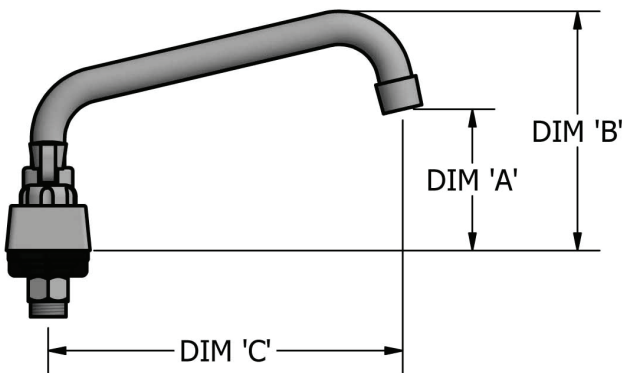

Use your smart phone to scan the above QR code to visit our website: www.bk-resources.com

8" Deck Mount Stainless Steel Faucet with Swing Spout

Model: EVO-8DM

Product Specifications:

- T-304 Cast Stainless Steel
- 1/4 Turn Ceramic Cartridges
- Color Coded Hot & Cold Indicators
- Double O-Ring Spout Seal
- Chrome Plated Metal Cover
- Integral Check Valve
- Lead Free Compliant
- 10 Year Warranty

Product Detail:

Model Number	DIM. A	DIM. B	DIM. C
EVO-8DM-6	1.69"	4.31"	6"
EVO-8DM-8	1.94"	4.63"	8"
EVO-8DM-10	2.25"	4.88"	10"
EVO-8DM-12	2.00"	4.69"	12"
EVO-8DM-14	2.88"	5.56"	14"
EVO-8DM-16	2.38"	5.13"	16"

Certifications:

PRODUCT SPECIFICATION SHEET

RESOURCES

8" Deck Mount Stainless Steel Faucet with Swing Spout

Model: EVO-8DM

Exploded Parts Detail:

Diagram #	Quantity	Part Number	Description
1	2	EVO-8DM-HANDLE	Handle
2	2	EVO-8DM-BONNET	Valve Bonnet
3	2	EVO-8DM-VALVE	Ceramic Valve
4	1	EVO-8DM-BODY	Faucet Body
5	2	EVO-8DM-MN	Mounting Nut
6	2	EVO-8DM-CF	Compression Fitting
7	2	EVO-8DM-CN	Compression Nut