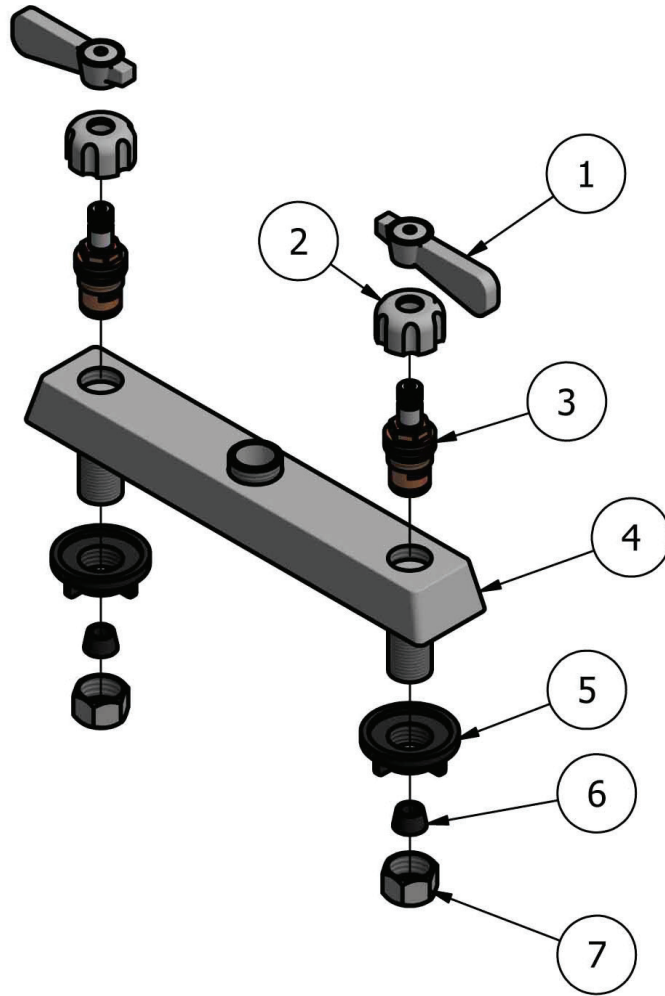

Use your smart phone to scan the above QR code to visit our website: www.bk-resources.com

8" Deck Mount Stainless Steel Faucet with Swing Spout

Model: EVO-8DM

Product Specifications:

- T-304 Cast Stainless Steel
- 1/4 Turn Ceramic Cartridges
- Color Coded Hot & Cold Indicators
- Double O-Ring Spout Seal
- Chrome Plated Metal Cover
- Integral Check Valve
- Lead Free Compliant
- 10 Year Warranty

Product Detail:

Model Number	DIM. A	DIM. B	DIM. C
EVO-8DM-6	1.69"	4.31"	6"
EVO-8DM-8	1.94"	4.63"	8"
EVO-8DM-10	2.25"	4.88"	10"
EVO-8DM-12	2.00"	4.69"	12"
EVO-8DM-14	2.88"	5.56"	14"
EVO-8DM-16	2.38"	5.13"	16"

Certifications:

PRODUCT SPECIFICATION SHEET

RESOURCES

8" Deck Mount Stainless Steel Faucet with Swing Spout

Model: EVO-8DM

Exploded Parts Detail:

Diagram #	Quantity	Part Number	Description
1	2	EVO-8DM-HANDLE	Handle
2	2	EVO-8DM-BONNET	Valve Bonnet
3	2	EVO-8DM-VALVE	Ceramic Valve
4	1	EVO-8DM-BODY	Faucet Body
5	2	EVO-8DM-MN	Mounting Nut
6	2	EVO-8DM-CF	Compression Fitting
7	2	EVO-8DM-CN	Compression Nut