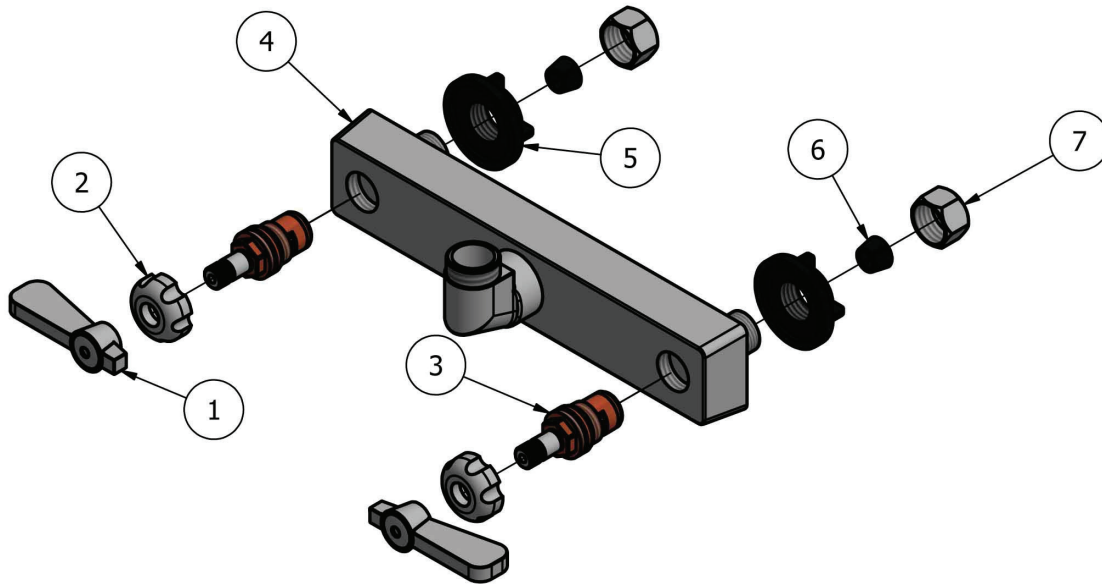

Use your smart phone to scan the above QR code to visit our website: www.bk-resources.com

8" Splash Mount Stainless Steel Faucet with Gooseneck Spout

Model: EVO-8SM-XG

Product Detail:

Model Number	DIM. A	DIM. B	DIM. C
EVO-8SM-4G	5.19"	9.06"	4.75"
EVO-8SM-5G	6.56"	10.31"	6.38"
EVO-8SM-8G	7.50"	12.38"	9.50"

Product Specifications:

- T-304 Cast Stainless Steel
- 1/4 Turn Ceramic Cartridges
- Color Coded Hot & Cold Indicators
- Double O-Ring Spout Seal
- Chrome Plated Metal Cover
- Integral Check Valve
- Lead Free Compliant
- 10 Year Warranty

Certifications:

PRODUCT SPECIFICATION SHEET

RESOURCES

8" Splash Mount Stainless Steel Faucet with Gooseneck Spout

Model: EVO-8SM-XG

Exploded Parts Detail:

Diagram #	Quantity	Part Number	Description
1	2	EVO-8SM-HANDLE	Handle
2	2	EVO-8SM-BONNET	Valve Bonnet
3	2	EVO-8SM-VALVE	Ceramic Valve
4	1	EVO-8SM-BODY	Faucet Body
5	2	EVO-8SM-MN	Mounting Nut
6	2	EVO-8SM-CF	Compression Fitting
7	2	EVO-8SM-CN	Compression Nut