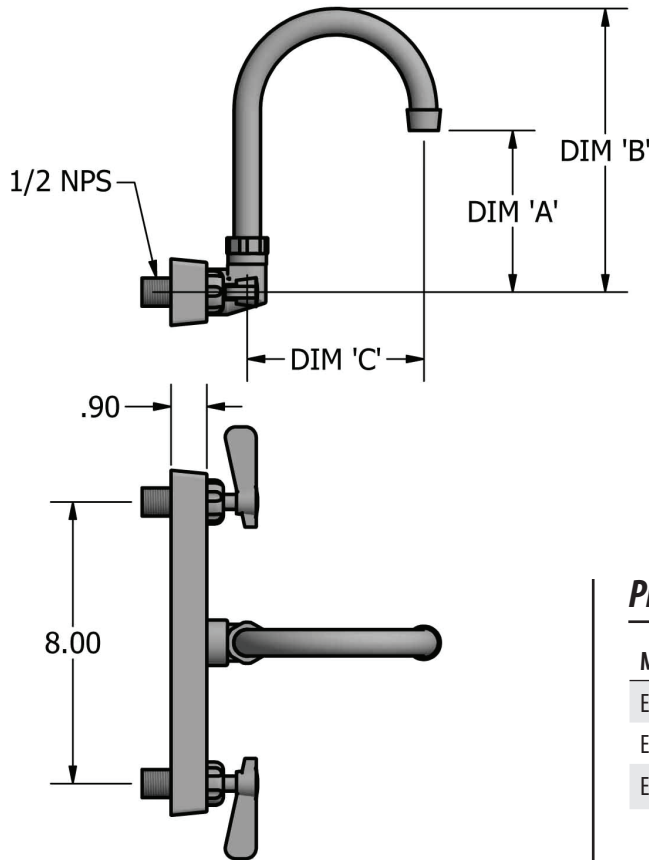

Use your smart phone to scan the above QR code to visit our website: www.bk-resources.com

8" Splash Mount Stainless Steel Faucet with Gooseneck Spout

Model: EVO-8SM-XG

Product Detail:

Model Number	DIM. A	DIM. B	DIM. C
EVO-8SM-4G	5.19"	9.06"	4.75"
EVO-8SM-5G	6.56"	10.31"	6.38"
EVO-8SM-8G	7.50"	12.38"	9.50"

Product Specifications:

- T-304 Cast Stainless Steel
- 1/4 Turn Ceramic Cartridges
- Color Coded Hot & Cold Indicators
- Double O-Ring Spout Seal
- Chrome Plated Metal Cover
- Integral Check Valve
- Lead Free Compliant
- 10 Year Warranty

Certifications:

PRODUCT SPECIFICATION SHEET

RESOURCES

8" Splash Mount Stainless Steel Faucet with Gooseneck Spout

Model: EVO-8SM-XG

Exploded Parts Detail:

Diagram #	Quantity	Part Number	Description
1	2	EVO-8SM-HANDLE	Handle
2	2	EVO-8SM-BONNET	Valve Bonnet
3	2	EVO-8SM-VALVE	Ceramic Valve
4	1	EVO-8SM-BODY	Faucet Body
5	2	EVO-8SM-MN	Mounting Nut
6	2	EVO-8SM-CF	Compression Fitting
7	2	EVO-8SM-CN	Compression Nut