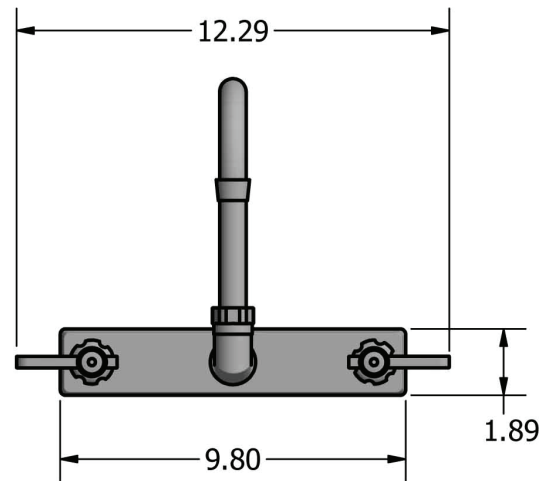

Use your smart phone to scan the above QR code to visit our website: www.bk-resources.com

8" Splash Mount Stainless Steel Faucet with Gooseneck Spout

Model: EVO-8SM-XG

Product Detail:

Model Number	DIM. A	DIM. B	DIM. C
EVO-8SM-4G	5.19"	9.06"	4.75"
EVO-8SM-5G	6.56"	10.31"	6.38"
EVO-8SM-8G	7.50"	12.38"	9.50"

Product Specifications:

- T-304 Cast Stainless Steel
- 1/4 Turn Ceramic Cartridges
- Color Coded Hot & Cold Indicators
- Double O-Ring Spout Seal
- Chrome Plated Metal Cover
- Integral Check Valve
- Lead Free Compliant
- 10 Year Warranty

Certifications:

PRODUCT SPECIFICATION SHEET

RESOURCES

8" Splash Mount Stainless Steel Faucet with Gooseneck Spout

Model: EVO-8SM-XG

Exploded Parts Detail:

Diagram #	Quantity	Part Number	Description
1	2	EVO-8SM-HANDLE	Handle
2	2	EVO-8SM-BONNET	Valve Bonnet
3	2	EVO-8SM-VALVE	Ceramic Valve
4	1	EVO-8SM-BODY	Faucet Body
5	2	EVO-8SM-MN	Mounting Nut
6	2	EVO-8SM-CF	Compression Fitting
7	2	EVO-8SM-CN	Compression Nut