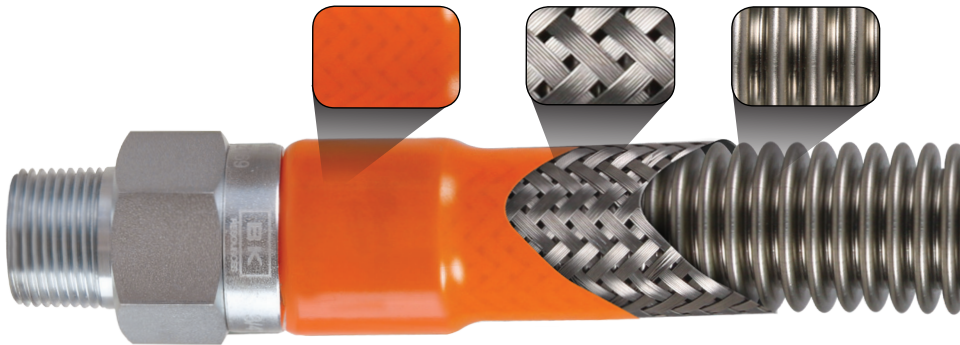

Gas Hose

Model: BKG-GHC

Use your smart phone to scan the above QR code to visit our website: www.bk-resources.com

1/2" Gas Hoses

Available Lengths:

- 24"
- 36"
- 48"
- 60"
- 72"

3/4" Gas Hoses

Available Lengths:

- 24"
- 36"
- 48"
- 60"
- 72"

1" Gas Hoses

Available Lengths:

- 24"
- 36"
- 48"
- 60"
- 72"

Certifications:

Protective Translucent Coating

Stainless Steel Radial Wrap

Heavy Duty T304 Corrugated Stainless Steel Hose

Features:

- Protective Translucent Coating
- Stainless Steel Radial Wrap
- Heavy Duty T-304 Corrugated Stainless Steel Hose
- Heavy Duty T-304 Coupling with Zinc Coating
- Available Individually or in Kit

Options: (Included in Kit)

- Commercial Grade Shut-Off "Ball Valve" - 1 Year Warranty
- Commercial Grade Quick Disconnect Fitting - 1 Year Warranty
- Restraining Cable Kit - 1 Year Warranty
- Zinc Coated 90° Male to Female Fitting - 1 Year Warranty