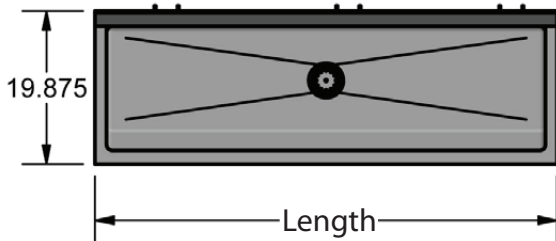

### Features:

- T-304 Basket Drain Included
- 1, 2, 3, or 4 Stations Per Sink Available
- Splash Mounted Single Hole or 8" On center Faucet
- Model #'s Ending in "B" Include an Attached Bracket for Mounting Knee Valves
- Custom Faucet Hole Configurations Available
- 19.875" Overall Width and 44.25" Overall Height

### Material:

- 14 Ga. T-304 Stainless Steel Sink
- 18 Ga. S/S Legs / Supports

Part Number	Handwash Stations	Faucet / Spout Mounting	Bracket for Knee Valve	Overall Dimensions
MSHS-24F1	1	Single Hole Splash	No	24" (l) x 19 <sup>7/8</sup> " (w)
MSHS-24F1B	1	Single Hole Splash	Yes	24" (l) x 19 <sup>7/8</sup> " (w)
MSHS-24F2	1	8" O.C. Splash	No	24" (l) x 19 <sup>7/8</sup> " (w)
MSHS-48F1	2	Single Hole Splash	No	48" (l) x 19 <sup>7/8</sup> " (w)
MSHS-48F1B	2	Single Hole Splash	Yes	48" (l) x 19 <sup>7/8</sup> " (w)
MSHS-48F2	2	8" O.C. Splash	No	48" (l) x 19 <sup>7/8</sup> " (w)
MSHS-60F1	2	Single Hole Splash	No	60" (l) x 19 <sup>7/8</sup> " (w)
MSHS-60F1B	2	Single Hole Splash	Yes	60" (l) x 19 <sup>7/8</sup> " (w)
MSHS-60F2	2	8" O.C. Splash	No	60" (l) x 19 <sup>7/8</sup> " (w)
MSHS-72F1	3	Single Hole Splash	No	72" (l) x 19 <sup>7/8</sup> " (w)
MSHS-72F1B	3	Single Hole Splash	Yes	72" (l) x 19 <sup>7/8</sup> " (w)
MSHS-72F2	3	8" O.C. Splash	No	72" (l) x 19 <sup>7/8</sup> " (w)
MSHS-96F1	4	Single Hole Splash	No	96" (l) x 19 <sup>7/8</sup> " (w)
MSHS-96F1B	4	Single Hole Splash	Yes	96" (l) x 19 <sup>7/8</sup> " (w)
MSHS-96F2	4	8" O.C. Splash	No	96" (l) x 19 <sup>7/8</sup> " (w)