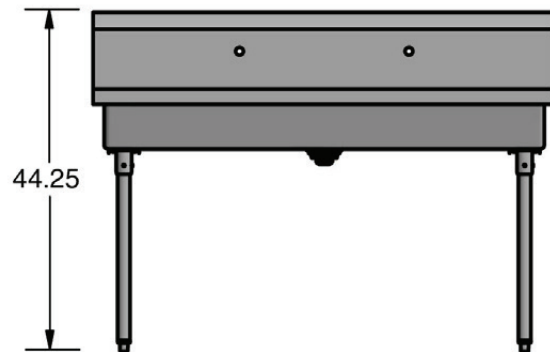

### Features:

- T-304 Basket Drain Included
- 1, 2, 3, or 4 Stations Per Sink Available
- Splash Mounted Single Hole or 8" On center Faucet
- Model #'s Ending in "B" Include an Attached Bracket for Mounting Knee Valves
- Custom Faucet Hole Configurations Available
- 19.875" Overall Width and 44.25" Overall Height

### Material:

- 14 Ga. T-304 Stainless Steel Sink
- 18 Ga. S/S Legs / Supports

Part Number	Handwash Stations	Faucet / Spout Mounting	Bracket for Knee Valve	Overall Dimensions
MSHS-24F1	1	Single Hole Splash	No	24" (l) x 19 <sup>7/8</sup> " (w)
MSHS-24F1B	1	Single Hole Splash	Yes	24" (l) x 19 <sup>7/8</sup> " (w)
MSHS-24F2	1	8" O.C. Splash	No	24" (l) x 19 <sup>7/8</sup> " (w)
MSHS-48F1	2	Single Hole Splash	No	48" (l) x 19 <sup>7/8</sup> " (w)
MSHS-48F1B	2	Single Hole Splash	Yes	48" (l) x 19 <sup>7/8</sup> " (w)
MSHS-48F2	2	8" O.C. Splash	No	48" (l) x 19 <sup>7/8</sup> " (w)
MSHS-60F1	2	Single Hole Splash	No	60" (l) x 19 <sup>7/8</sup> " (w)
MSHS-60F1B	2	Single Hole Splash	Yes	60" (l) x 19 <sup>7/8</sup> " (w)
MSHS-60F2	2	8" O.C. Splash	No	60" (l) x 19 <sup>7/8</sup> " (w)
MSHS-72F1	3	Single Hole Splash	No	72" (l) x 19 <sup>7/8</sup> " (w)
MSHS-72F1B	3	Single Hole Splash	Yes	72" (l) x 19 <sup>7/8</sup> " (w)
MSHS-72F2	3	8" O.C. Splash	No	72" (l) x 19 <sup>7/8</sup> " (w)
MSHS-96F1	4	Single Hole Splash	No	96" (l) x 19 <sup>7/8</sup> " (w)
MSHS-96F1B	4	Single Hole Splash	Yes	96" (l) x 19 <sup>7/8</sup> " (w)
MSHS-96F2	4	8" O.C. Splash	No	96" (l) x 19 <sup>7/8</sup> " (w)