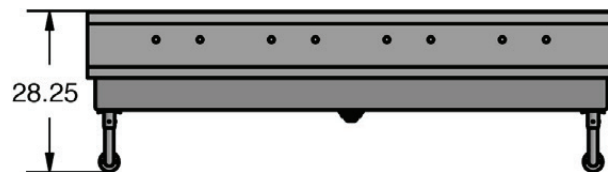

Wall Mount Multistation Handwash Sinks

Stainless Steel Hand Sinks

Use your smart phone to scan the above QR code to visit our website:
www.bk-resources.com

Certifications:

Features:

- T-304 Basket Drain Included
- 1, 2, 3, or 4 Stations Per Sink Available
- Splash Mounted Single Hole or 8" On center Faucet
- Model #'s Ending in "B" Include an Attached Bracket for Mounting Knee Valves
- Custom Faucet Hole Configurations Available
- 19.875" Overall Width and 28.25" Overall Height

Material:

- 14 Ga. T-304 Stainless Steel Sink
- 18 Ga. S/S Supports

Part Number	Handwash Stations	Faucet / Spout Mounting	Bracket for Knee Valve	Overall Dimensions
MSHS-24W1	1	Single Hole Splash	No	24" (l) x 19 7/8" (w)
MSHS-24W1B	1	Single Hole Splash	Yes	24" (l) x 19 7/8" (w)
MSHS-24W2	1	8" O.C. Splash	No	24" (l) x 19 7/8" (w)
MSHS-48W1	2	Single Hole Splash	No	48" (l) x 19 7/8" (w)
MSHS-48W1B	2	Single Hole Splash	Yes	48" (l) x 19 7/8" (w)
MSHS-48W2	2	8" O.C. Splash	No	48" (l) x 19 7/8" (w)
MSHS-60W1	2	Single Hole Splash	No	60" (l) x 19 7/8" (w)
MSHS-60W1B	2	Single Hole Splash	Yes	60" (l) x 19 7/8" (w)
MSHS-60W2	2	8" O.C. Splash	No	60" (l) x 19 7/8" (w)
MSHS-72W1	3	Single Hole Splash	No	72 (l) x 19 7/8" (w)
MSHS-72W1B	3	Single Hole Splash	Yes	72 (l) x 19 7/8" (w)
MSHS-72W2	3	8" O.C. Splash	No	72 (l) x 19 7/8" (w)
MSHS-96W1	4	Single Hole Splash	No	96 (l) x 19 7/8" (w)
MSHS-96W1B	4	Single Hole Splash	Yes	96 (l) x 19 7/8" (w)
MSHS-96W2	4	8" O.C. Splash	No	96 (l) x 19 7/8" (w)