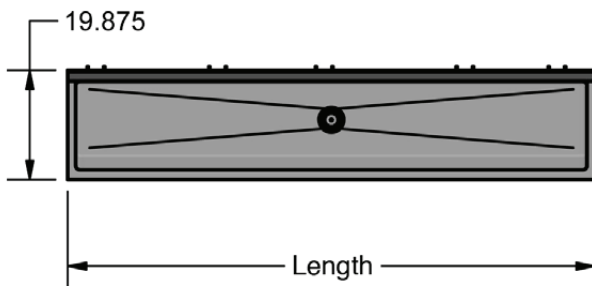

Wall Mount Multistation Handwash Sinks

Stainless Steel Hand Sinks

Use your smart phone to scan the above QR code to visit our website:
www.bk-resources.com

Certifications:

Features:

- T-304 Basket Drain Included
- 1, 2, 3, or 4 Stations Per Sink Available
- Splash Mounted Single Hole or 8" On center Faucet
- Model #'s Ending in "B" Include an Attached Bracket for Mounting Knee Valves
- Custom Faucet Hole Configurations Available
- 19.875" Overall Width and 28.25" Overall Height

Material:

- 14 Ga. T-304 Stainless Steel Sink
- 18 Ga. S/S Supports

Part Number	Handwash Stations	Faucet / Spout Mounting	Bracket for Knee Valve	Overall Dimensions
MSHS-24W1	1	Single Hole Splash	No	24" (l) x 19 7/8" (w)
MSHS-24W1B	1	Single Hole Splash	Yes	24" (l) x 19 7/8" (w)
MSHS-24W2	1	8" O.C. Splash	No	24" (l) x 19 7/8" (w)
MSHS-48W1	2	Single Hole Splash	No	48" (l) x 19 7/8" (w)
MSHS-48W1B	2	Single Hole Splash	Yes	48" (l) x 19 7/8" (w)
MSHS-48W2	2	8" O.C. Splash	No	48" (l) x 19 7/8" (w)
MSHS-60W1	2	Single Hole Splash	No	60" (l) x 19 7/8" (w)
MSHS-60W1B	2	Single Hole Splash	Yes	60" (l) x 19 7/8" (w)
MSHS-60W2	2	8" O.C. Splash	No	60" (l) x 19 7/8" (w)
MSHS-72W1	3	Single Hole Splash	No	72 (l) x 19 7/8" (w)
MSHS-72W1B	3	Single Hole Splash	Yes	72 (l) x 19 7/8" (w)
MSHS-72W2	3	8" O.C. Splash	No	72 (l) x 19 7/8" (w)
MSHS-96W1	4	Single Hole Splash	No	96 (l) x 19 7/8" (w)
MSHS-96W1B	4	Single Hole Splash	Yes	96 (l) x 19 7/8" (w)
MSHS-96W2	4	8" O.C. Splash	No	96 (l) x 19 7/8" (w)