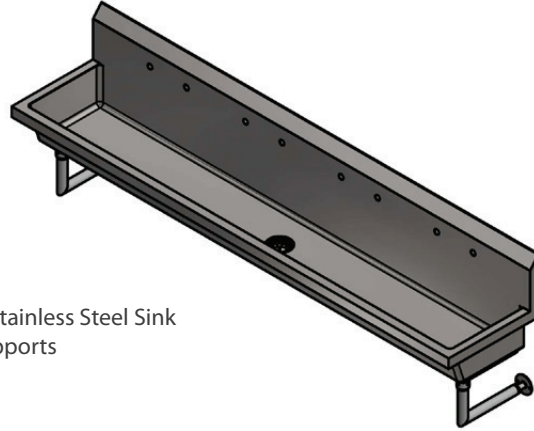

Wall Mount Multistation Handwash Sinks

Stainless Steel Hand Sinks

Use your smart phone to scan the above QR code to visit our website:
www.bk-resources.com

Certifications:

Features:

- T-304 Basket Drain Included
- 1, 2, 3, or 4 Stations Per Sink Available
- Splash Mounted Single Hole or 8" On center Faucet
- Model #'s Ending in "B" Include an Attached Bracket for Mounting Knee Valves
- Custom Faucet Hole Configurations Available
- 19.875" Overall Width and 28.25" Overall Height

Material:

- 14 Ga. T-304 Stainless Steel Sink
- 18 Ga. S/S Supports

Part Number	Handwash Stations	Faucet / Spout Mounting	Bracket for Knee Valve	Overall Dimensions
MSHS-24W1	1	Single Hole Splash	No	24" (l) x 19 7/8" (w)
MSHS-24W1B	1	Single Hole Splash	Yes	24" (l) x 19 7/8" (w)
MSHS-24W2	1	8" O.C. Splash	No	24" (l) x 19 7/8" (w)
MSHS-48W1	2	Single Hole Splash	No	48" (l) x 19 7/8" (w)
MSHS-48W1B	2	Single Hole Splash	Yes	48" (l) x 19 7/8" (w)
MSHS-48W2	2	8" O.C. Splash	No	48" (l) x 19 7/8" (w)
MSHS-60W1	2	Single Hole Splash	No	60" (l) x 19 7/8" (w)
MSHS-60W1B	2	Single Hole Splash	Yes	60" (l) x 19 7/8" (w)
MSHS-60W2	2	8" O.C. Splash	No	60" (l) x 19 7/8" (w)
MSHS-72W1	3	Single Hole Splash	No	72 (l) x 19 7/8" (w)
MSHS-72W1B	3	Single Hole Splash	Yes	72 (l) x 19 7/8" (w)
MSHS-72W2	3	8" O.C. Splash	No	72 (l) x 19 7/8" (w)
MSHS-96W1	4	Single Hole Splash	No	96 (l) x 19 7/8" (w)
MSHS-96W1B	4	Single Hole Splash	Yes	96 (l) x 19 7/8" (w)
MSHS-96W2	4	8" O.C. Splash	No	96 (l) x 19 7/8" (w)