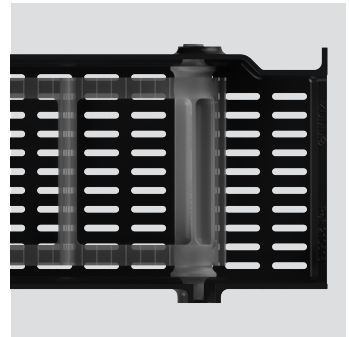

Automatic filter