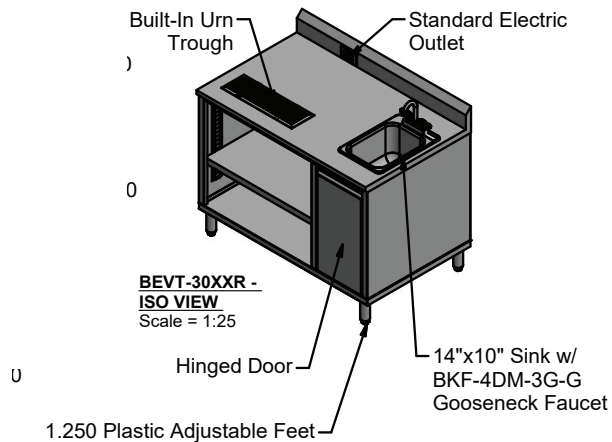

RESOURCES

Enclosed Cabinet Base Beverage Table

Stainless Steel Cabinet Base Beverage Table

Use your smart phone to scan the above QR code to visit our website:
www.bk-resources.com

Certifications:

Features:

- 14" x 10" Sink w/ BKF-4DM-3G-G Faucet
- 5" Riser Backsplash w/ Standard Electric Outlet
- Built-In Urn Trough with Drain for Drips and Spills
- Hinged Door Under Sink
- (1) Standard Adjustable Shelf
- 3-10 day lead time

Material:

- 14 ga. Stainless Steel Top
- 18 ga. Stainless Steel Body
- Standard Stainless Steel Legs

Size: (l x w)	Urn Trough	Sink on the left	Sink on the right
48" X 30"	18"	BEVT-3048L	BEVT-3048R
60" X 30"	24"	BEVT-3060L	BEVT-3060R
72" X 30"	36"	BEVT-3072L	BEVT-3072R