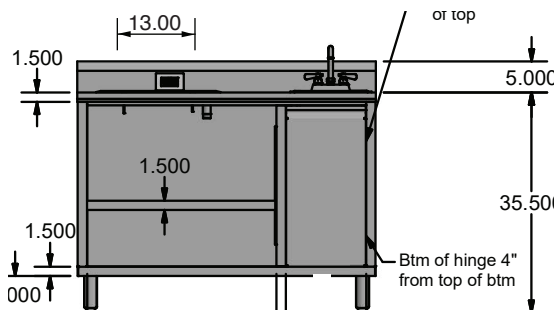

RESOURCES

Enclosed Cabinet Base Beverage Table

Stainless Steel Cabinet Base Beverage Table

Use your smart phone to scan the above QR code to visit our website:
www.bk-resources.com

Certifications:

Features:

- 14" x 10" Sink w/ BKF-4DM-3G-G Faucet
- 5" Riser Backsplash w/ Standard Electric Outlet
- Built-In Urn Trough with Drain for Drips and Spills
- Hinged Door Under Sink
- (1) Standard Adjustable Shelf
- 3-10 day lead time

Material:

- 14 ga. Stainless Steel Top
- 18 ga. Stainless Steel Body
- Standard Stainless Steel Legs

Size: (l x w)	Urn Trough	Sink on the left	Sink on the right
48" X 30"	18"	BEVT-3048L	BEVT-3048R
60" X 30"	24"	BEVT-3060L	BEVT-3060R
72" X 30"	36"	BEVT-3072L	BEVT-3072R