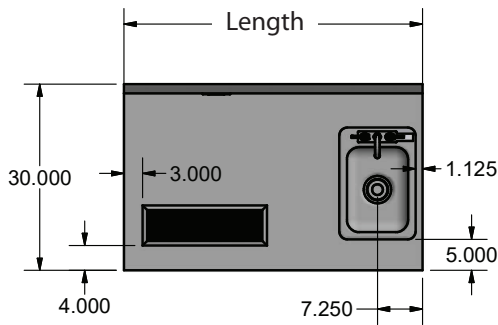

RESOURCES

Enclosed Cabinet Base Beverage Table

Stainless Steel Cabinet Base Beverage Table

Use your smart phone to scan the above QR code to visit our website:
www.bk-resources.com

Certifications:

Features:

- 14" x 10" Sink w/ BKF-4DM-3G-G Faucet
- 5" Riser Backsplash w/ Standard Electric Outlet
- Built-In Urn Trough with Drain for Drips and Spills
- Hinged Door Under Sink
- (1) Standard Adjustable Shelf
- 3-10 day lead time

Material:

- 14 ga. Stainless Steel Top
- 18 ga. Stainless Steel Body
- Standard Stainless Steel Legs

Size: (l x w)	Urn Trough	Sink on the left	Sink on the right
48" X 30"	18"	BEVT-3048L	BEVT-3048R
60" X 30"	24"	BEVT-3060L	BEVT-3060R
72" X 30"	36"	BEVT-3072L	BEVT-3072R