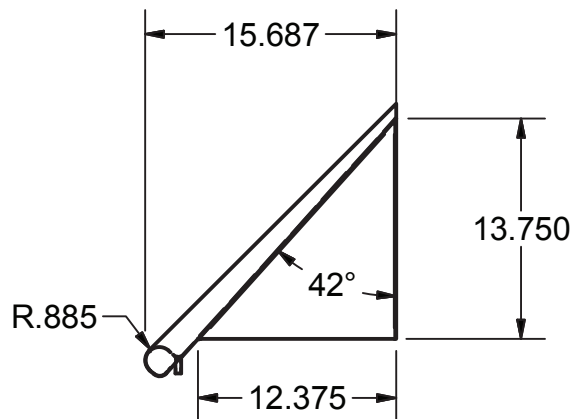

Stainless Steel Slant Rack Shelf

Use your smart phone to scan the above QR code to visit our website:
www.bk-resources.com

Certifications:

Features:

- T-304 18 ga Stainless Steel
- Mounting Brackets Included
- S/S Weep Accepts 1" Nylon Tubing (Nylon Tubing Not Included)

Part Number	NSF	Shelf Size (l x w)	Overall Width
BK-SSH-21	✓	21" x 22"	21
BK-SSH-42	✓	42" x 22"	42
BK-SSH-63	✓	63" x 22"	63

PRODUCT DATA SHEET

BK RESOURCES