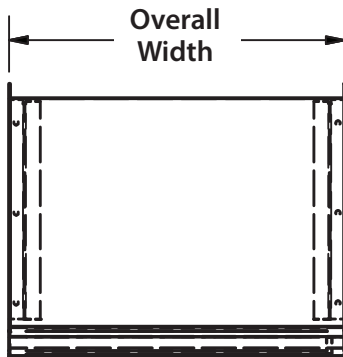

Stainless Steel Slant Rack Shelf

Use your smart phone to scan the above QR code to visit our website:
www.bk-resources.com

Certifications:

Features:

- T-304 18 ga Stainless Steel
- Mounting Brackets Included
- S/S Weep Accepts 1" Nylon Tubing (Nylon Tubing Not Included)

Part Number	NSF	Shelf Size (l x w)	Overall Width
BK-SSH-21	✓	21" x 22"	21
BK-SSH-42	✓	42" x 22"	42
BK-SSH-63	✓	63" x 22"	63

PRODUCT DATA SHEET

BK RESOURCES