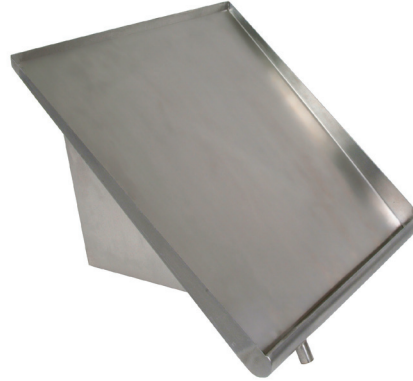

Stainless Steel Slant Rack Shelf

Use your smart phone to scan the above QR code to visit our website:
www.bk-resources.com

Certifications:

Features:

- T-304 18 ga Stainless Steel
- Mounting Brackets Included
- S/S Weep Accepts 1" Nylon Tubing (Nylon Tubing Not Included)

Part Number	NSF	Shelf Size (l x w)	Overall Width
BK-SSH-21	✓	21" x 22"	21
BK-SSH-42	✓	42" x 22"	42
BK-SSH-63	✓	63" x 22"	63

PRODUCT DATA SHEET

BK RESOURCES