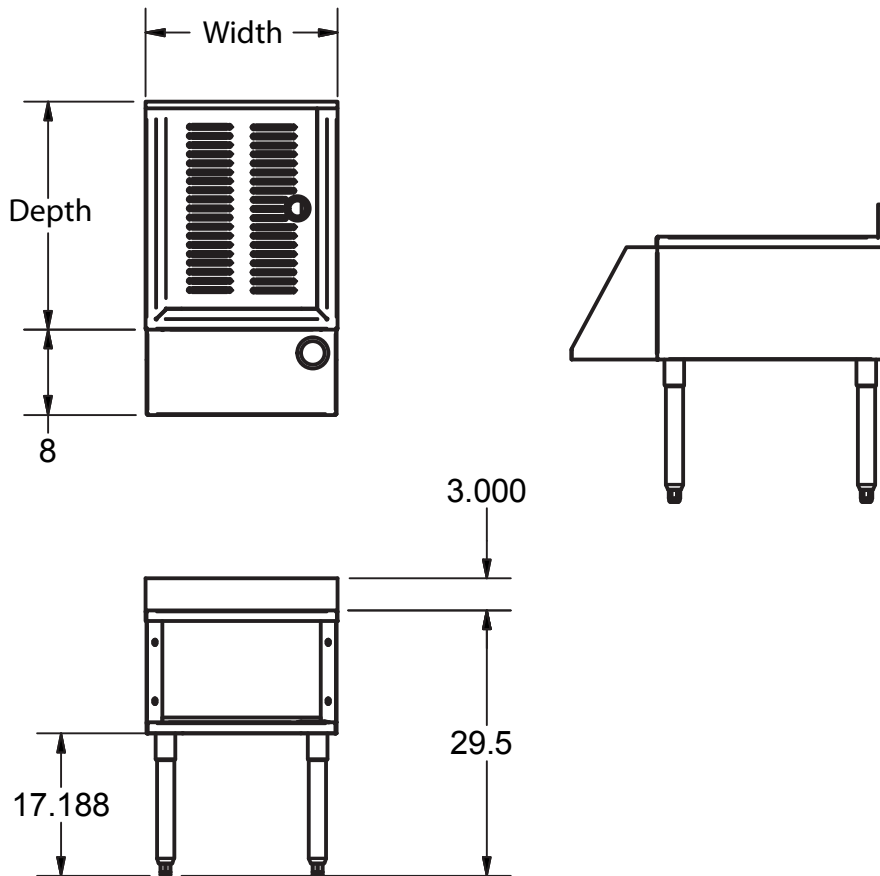

Underbar Mixing Station

Underbar Equipment

Use your smart phone to scan the above QR code to visit our website:
www.bk-resources.com

Features:

- Drainboard with Add-On Blender Station Shelf
- Available in 18" and 21" Depth

Material:

- T-304 18 ga. Stainless Steel

Part Number	Width	Depth
BKUBDMX-12-18S	12"	18"
BKUBDMX-12-21S	12"	21 1/4"
BKUBDMX-18-18S	18"	18"
BKUBDMX-18-21S	18"	21 1/4"

PRODUCT DATA SHEET

BK RESOURCES