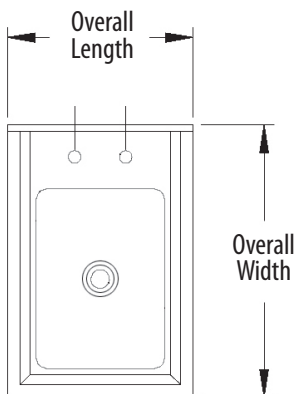

Underbar Dump Sink

Stainless Steel Underbar Dump Sinks

Use your smart phone to scan the above QR code to visit our website:
www.bk-resources.com

Certifications:

Features:

- Bowl Dimensions: 10" (l) x 14" (w) x 6" (d)
- Accepts 4" O.C. Deck Mount Faucet
- Adjustable End Bracing

Material:

- T-304 18 ga. Stainless Steel Top
- S/S Legs & Bracing
- Adjustable High Impact Corrosion Resistant Feet

Options:

- Upgraded Bullet Feet

| Part Number | Unit Size (l x w x h) | Faucet Mount | Included Faucet |
|---------------------|-----------------------------|--------------|-----------------|
| BKUBS-1014HSS | 14 1/2" x 21 1/4" x 32 1/2" | Deck | - |
| BKUBS-1014HS-P-GS | 14 1/2" x 21 1/4" x 32 1/2" | Deck | BKD-6-G |
| BKUBS-1014HSS12 | 12" x 21 1/4" x 32 1/2" | Deck | - |
| BKUBS-1014HS12-P-GS | 12" x 21 1/4" x 32 1/2" | Deck | BKD-6-G |