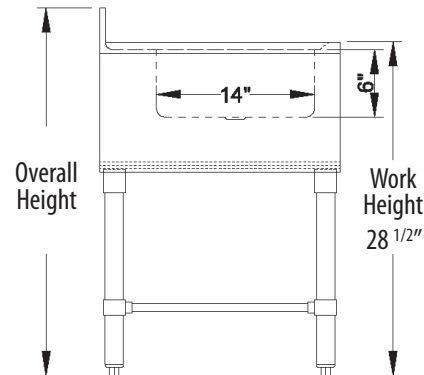

Underbar Dump Sink

Stainless Steel Underbar Dump Sinks

Use your smart phone to scan the above QR code to visit our website:
www.bk-resources.com

Certifications:

Features:

- Bowl Dimensions: 10" (l) x 14" (w) x 6" (d)
- Accepts 4" O.C. Deck Mount Faucet
- Adjustable End Bracing

Material:

- T-304 18 ga. Stainless Steel Top
- S/S Legs & Bracing
- Adjustable High Impact Corrosion Resistant Feet

Options:

- Upgraded Bullet Feet

| Part Number | Unit Size (l x w x h) | Faucet Mount | Included Faucet |
|---------------------|-----------------------------|--------------|-----------------|
| BKUBS-1014HSS | 14 1/2" x 21 1/4" x 32 1/2" | Deck | - |
| BKUBS-1014HS-P-GS | 14 1/2" x 21 1/4" x 32 1/2" | Deck | BKD-6-G |
| BKUBS-1014HSS12 | 12" x 21 1/4" x 32 1/2" | Deck | - |
| BKUBS-1014HS12-P-GS | 12" x 21 1/4" x 32 1/2" | Deck | BKD-6-G |