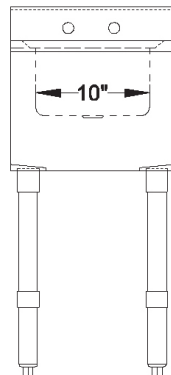

### Features:

- Bowl Dimensions: 10" (l) x 14" (w) x 6" (d)
- Accepts 4" O.C. Splash Mount Faucet
- Adjustable End Bracing

### Material:

- T-304 18 ga. Stainless Steel Top
- S/S Legs & Bracing
- Adjustable High Impact Corrosion Resistant Feet

### Options:

- Upgraded Bullet Feet

Part Number	Unit Size (l x w x h)	Faucet Mount	Included Faucet
BKUBS-1014HS-18S	14 1/2" x 18 1/4" x 32 1/2"	Splash	-
BKUBS-1014HS-18-P-GS	14 1/2" x 18 1/4" x 32 1/2"	Splash	BKF-W2-6-G