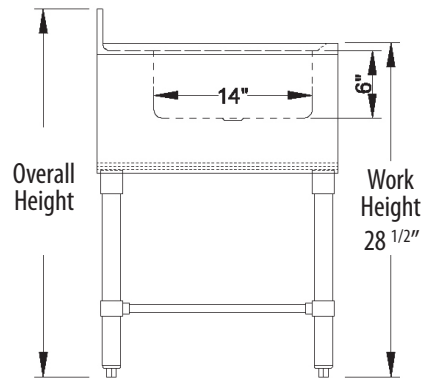

### Features:

- Bowl Dimensions: 10" (l) x 14" (w) x 6" (d)
- Accepts 4" O.C. Splash Mount Faucet
- Adjustable End Bracing

### Options:

- Upgraded Bullet Feet

Part Number	Unit Size (l x w x h)	Faucet Mount	Included Faucet
BKUBS-1014HS-18S	14 1/2" x 18 1/4" x 32 1/2"	Splash	-
BKUBS-1014HS-18-P-GS	14 1/2" x 18 1/4" x 32 1/2"	Splash	BKF-W2-6-G