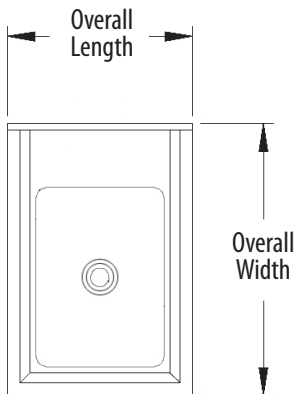

### Features:

- Bowl Dimensions: 10" (l) x 14" (w) x 6" (d)
- Accepts 4" O.C. Splash Mount Faucet
- Adjustable End Bracing

### Material:

- T-304 18 ga. Stainless Steel Top
- S/S Legs & Bracing
- Adjustable High Impact Corrosion Resistant Feet

### Options:

- Upgraded Bullet Feet

Part Number	Unit Size (l x w x h)	Faucet Mount	Included Faucet
BKUBS-1014HS-18S	14 1/2" x 18 1/4" x 32 1/2"	Splash	-
BKUBS-1014HS-18-P-GS	14 1/2" x 18 1/4" x 32 1/2"	Splash	BKF-W2-6-G