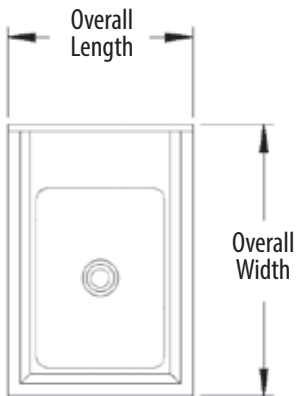

Underbar Dump Sink - Slim Line

Stainless Steel Underbar Dump Sinks

Use your smart phone to scan the above QR code to visit our website:
www.bk-resources.com

Certifications:

Features:

- Bowl Dimensions: 10" (l) x 14" (w) x 6" (d)
- Accepts 4" O.C. Splash Mount Faucet
- Adjustable End Bracing

Material:

- T-304 18 ga. Stainless Steel Top
- Galvanized Legs
- Adjustable High Impact Corrosion Resistant Feet

Options:

- Upgraded Bullet Feet
- S/S Legs & Bracing

Part Number	Unit Size (l x w x h)	Faucet Mount	Included Faucet
BKUBS-1014HS12-18S	12" x 18" x 32 1/2"	Splash	-
BKUBS-1014HS1218SPGS	12" x 18" x 32 1/2"	Splash	BKF-W2-6-G