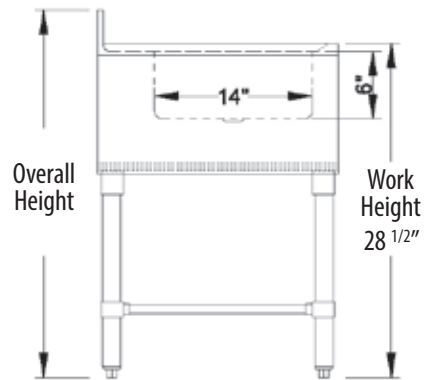

Underbar Dump Sink - Slim Line

Stainless Steel Underbar Dump Sinks

Use your smart phone to scan the above QR code to visit our website:
www.bk-resources.com

Certifications:

Features:

- Bowl Dimensions: 10" (l) x 14" (w) x 6" (d)
- Accepts 4" O.C. Splash Mount Faucet
- Adjustable End Bracing

Material:

- T-304 18 ga. Stainless Steel Top
- Galvanized Legs
- Adjustable High Impact Corrosion Resistant Feet

Options:

- Upgraded Bullet Feet
- S/S Legs & Bracing

Part Number	Unit Size (l x w x h)	Faucet Mount	Included Faucet
BKUBS-1014HS12-18S	12" x 18" x 32 1/2"	Splash	-
BKUBS-1014HS1218SPGS	12" x 18" x 32 1/2"	Splash	BKF-W2-6-G