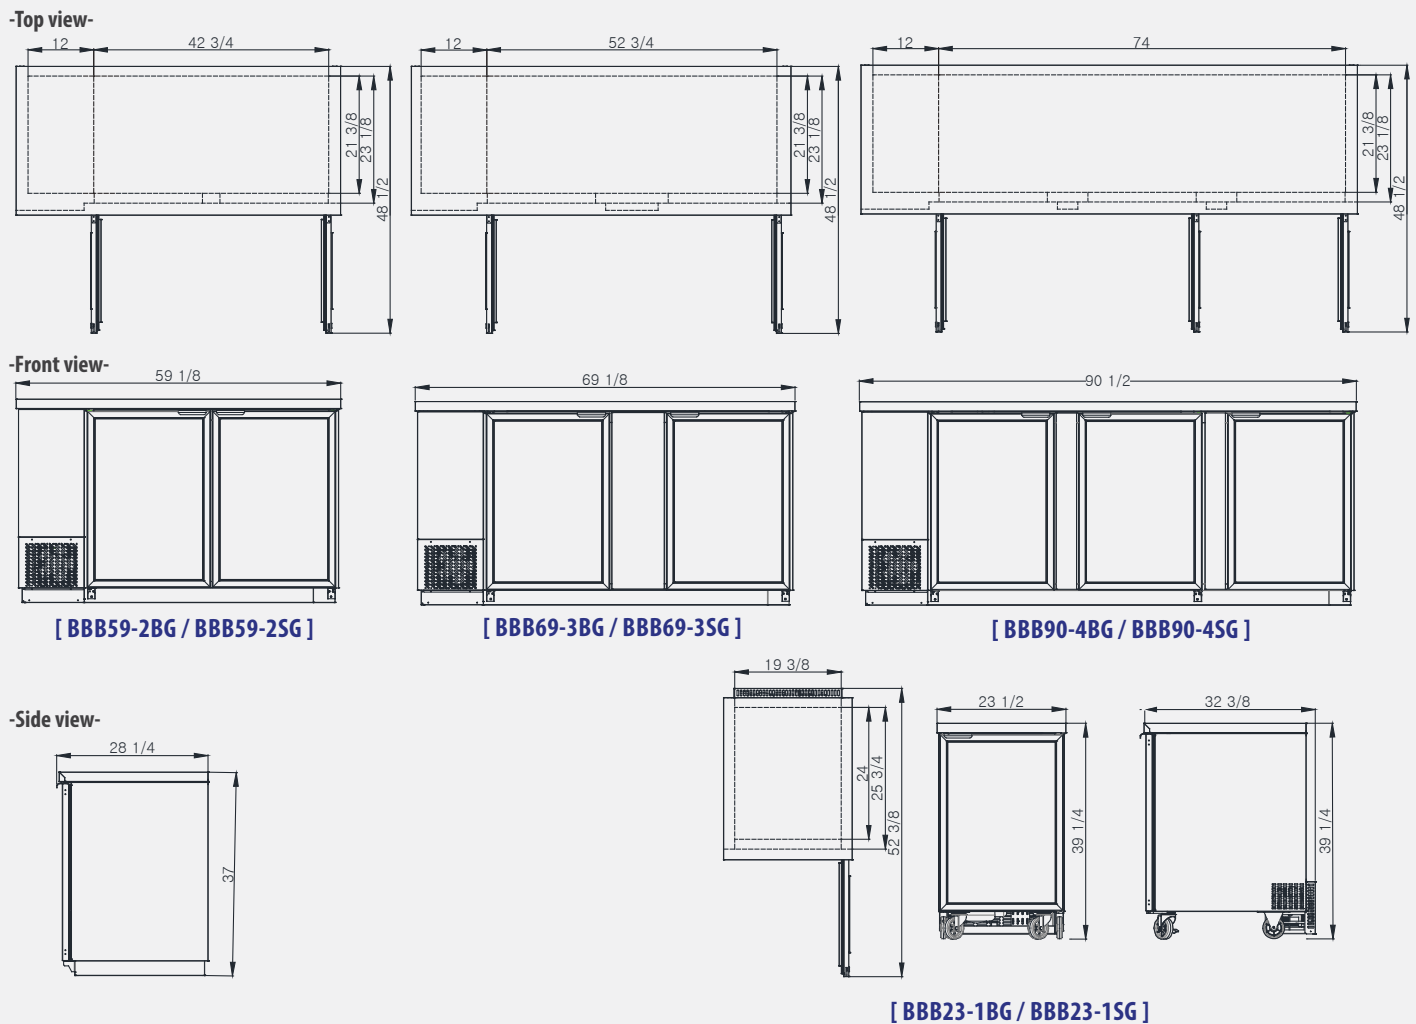

Product plan View

Product Specification

Back Bar Glass Door Cooler

Model	Product Description						Refrigerant			Temperature Range		
	Back Bar Glass Door Cooler						R-134a			33 ~ 38 °F		
	Exterior Option			Voltage			NEMA Config.			Cord Length (ft/m)		
	Black vinyl finish(B) / Stainless Steel finish(S)			115V/60Hz			NEMA 5-15			9.8ft (3m)		
Doors	Capacity (Cu. Ft.)	Shelves	Cabinet Dimensions (inches / mm)			Foot	HP	Amps	Net Weight (lbs/kg)	Ship Weight (lbs/kg)		
			L	D	H							
BBB23-1BG	1	7	23 1/2"(595mm)	32 3/8"(822mm)	39 1/4"(995mm)	4 Casters	1/5	3.3	187(85)	199(90)		
BBB23-1SG	1	7	23 1/2"(595mm)	32 3/8"(822mm)	39 1/4"(995mm)	4 Casters	1/5	3.3	187(85)	199(90)		
BBB59-2BG	2	19	59 1/8"(1500mm)	28 1/4"(718mm)	37"(940mm)	N/A	3/8	6.3	276(125)	301(137)		
BBB59-2SG	2	19	59 1/8"(1500mm)	28 1/4"(718mm)	37"(940mm)	N/A	3/8	6.3	276(125)	301(137)		
BBB69-3BG	2	23	69 1/8"(1755mm)	28 1/4"(718mm)	37"(940mm)	N/A	3/8	6.3	298(135)	310(141)		
BBB69-3SG	2	23	69 1/8"(1755mm)	28 1/4"(718mm)	37"(940mm)	N/A	3/8	6.3	298(135)	310(141)		
BBB90-4BG	3	31.5	90 1/2"(2295mm)	28 1/4"(718mm)	37"(940mm)	N/A	3/8	6.3	441(200)	466(211)		
BBB90-4SG	3	31.5	90 1/2"(2295mm)	28 1/4"(718mm)	37"(940mm)	N/A	3/8	6.3	441(200)	466(211)		