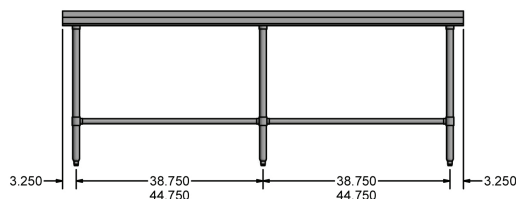

Open Base Riser Top Work Table

Stainless Steel Work Tables

Use your smart phone to scan the above QR code to visit our website:
www.bk-resources.com

Certifications:

Features:

- 1 5/8" Legs
- 1 1/2" Riser
- Legs Adjust 1" in Height
- Ships KD
- Two Sound Deadened Integrally Welded 5" C Channels to Reinforce & Maintain Level Working Surface
- 85" & 96" Tables Have 6 Legs

SVTROB Series: Stainless Steel w/ Stainless Steel Legs

- T-430 18 ga. Stainless Steel Top
- Stainless Steel Legs & Bracing
- Adjustable Stainless Steel Feet

VTTROB Series

S/S w/ Galv. Legs

Length	T-430 S/S 30" Width	T-430 S/S 24" Width	T-430 S/S 18" Width
24"	-	VTTROB-2424	VTTROB-1824
30"	VTTROB-3030	VTTROB-3024	VTTROB-1830
36"	VTTROB-3630	VTTROB-3624	VTTROB-1836
48"	VTTROB-4830	VTTROB-4824	VTTROB-1848
60"	VTTROB-6030	VTTROB-6024	VTTROB-1860
72"	VTTROB-7230	VTTROB-7224	VTTROB-1872
84"	VTTROB-8430	VTTROB-8424	-
96"	VTTROB-9630	VTTROB-9624	VTTROB-1896

SVTROB Series

S/S w/S/S Legs

Length	T-430 S/S 30" Width	T-430 S/S 24" Width	T-430 S/S 18" Width
24"	-	SVTROB-2424	SVTROB-1824
30"	SVTROB-3030	SVTROB-3024	SVTROB-1830
36"	SVTROB-3630	SVTROB-3624	SVTROB-1836
48"	SVTROB-4830	SVTROB-4824	SVTROB-1848
60"	SVTROB-6030	SVTROB-6024	SVTROB-1860
72"	SVTROB-7230	SVTROB-7224	SVTROB-1872
84"	SVTROB-8430	SVTROB-8424	-
96"	SVTROB-9630	SVTROB-9624	SVTROB-1896

For 84" & 96" Long Tables:

PRODUCT DATA SHEET

BK RESOURCES