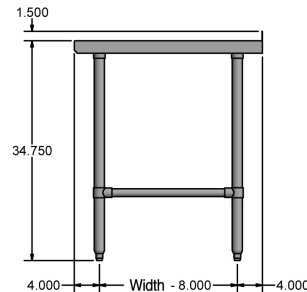

Open Base Riser Top Work Table

Stainless Steel Work Tables

Use your smart phone to scan the above QR code to visit our website:
www.bk-resources.com

Certifications:

Features:

- 1 5/8" Legs
- 1 1/2" Riser
- Legs Adjust 1" in Height
- Ships KD
- Two Sound Deadened Integrally Welded 5" C Channels to Reinforce & Maintain Level Working Surface
- 85" & 96" Tables Have 6 Legs

SVTROB Series: Stainless Steel w/ Stainless Steel Legs

- T-430 18 ga. Stainless Steel Top
- Stainless Steel Legs & Bracing
- Adjustable Stainless Steel Feet

VTTROB Series

S/S w/ Galv. Legs

Length	T-430 S/S 30" Width	T-430 S/S 24" Width	T-430 S/S 18" Width
24"	-	VTTROB-2424	VTTROB-1824
30"	VTTROB-3030	VTTROB-3024	VTTROB-1830
36"	VTTROB-3630	VTTROB-3624	VTTROB-1836
48"	VTTROB-4830	VTTROB-4824	VTTROB-1848
60"	VTTROB-6030	VTTROB-6024	VTTROB-1860
72"	VTTROB-7230	VTTROB-7224	VTTROB-1872
84"	VTTROB-8430	VTTROB-8424	-
96"	VTTROB-9630	VTTROB-9624	VTTROB-1896

SVTROB Series

S/S w/S/S Legs

Length	T-430 S/S 30" Width	T-430 S/S 24" Width	T-430 S/S 18" Width
24"	-	SVTROB-2424	SVTROB-1824
30"	SVTROB-3030	SVTROB-3024	SVTROB-1830
36"	SVTROB-3630	SVTROB-3624	SVTROB-1836
48"	SVTROB-4830	SVTROB-4824	SVTROB-1848
60"	SVTROB-6030	SVTROB-6024	SVTROB-1860
72"	SVTROB-7230	SVTROB-7224	SVTROB-1872
84"	SVTROB-8430	SVTROB-8424	-
96"	SVTROB-9630	SVTROB-9624	SVTROB-1896

For 84" & 96" Long Tables:

PRODUCT DATA SHEET

BK RESOURCES