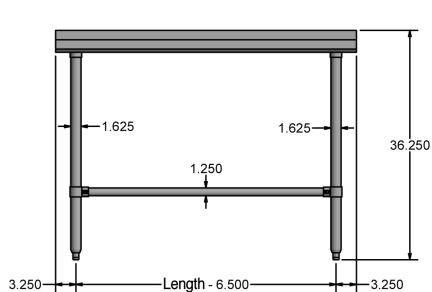

Open Base Riser Top Work Table

Stainless Steel Work Tables

Use your smart phone to scan the above QR code to visit our website:
www.bk-resources.com

Certifications:

Features:

- 1 5/8" Legs
- 1 1/2" Riser
- Legs Adjust 1" in Height
- Ships KD
- Two Sound Deadened Integrally Welded 5" C Channels to Reinforce & Maintain Level Working Surface
- 85" & 96" Tables Have 6 Legs

SVTROB Series: Stainless Steel w/ Stainless Steel Legs

- T-430 18 ga. Stainless Steel Top
- Stainless Steel Legs & Bracing
- Adjustable Stainless Steel Feet

VTTROB Series

S/S w/ Galv. Legs

Length	T-430 S/S 30" Width	T-430 S/S 24" Width	T-430 S/S 18" Width
24"	-	VTTROB-2424	VTTROB-1824
30"	VTTROB-3030	VTTROB-3024	VTTROB-1830
36"	VTTROB-3630	VTTROB-3624	VTTROB-1836
48"	VTTROB-4830	VTTROB-4824	VTTROB-1848
60"	VTTROB-6030	VTTROB-6024	VTTROB-1860
72"	VTTROB-7230	VTTROB-7224	VTTROB-1872
84"	VTTROB-8430	VTTROB-8424	-
96"	VTTROB-9630	VTTROB-9624	VTTROB-1896

SVTROB Series

S/S w/S/S Legs

Length	T-430 S/S 30" Width	T-430 S/S 24" Width	T-430 S/S 18" Width
24"	-	SVTROB-2424	SVTROB-1824
30"	SVTROB-3030	SVTROB-3024	SVTROB-1830
36"	SVTROB-3630	SVTROB-3624	SVTROB-1836
48"	SVTROB-4830	SVTROB-4824	SVTROB-1848
60"	SVTROB-6030	SVTROB-6024	SVTROB-1860
72"	SVTROB-7230	SVTROB-7224	SVTROB-1872
84"	SVTROB-8430	SVTROB-8424	-
96"	SVTROB-9630	SVTROB-9624	SVTROB-1896

For 84" & 96" Long Tables:

PRODUCT DATA SHEET

BK RESOURCES